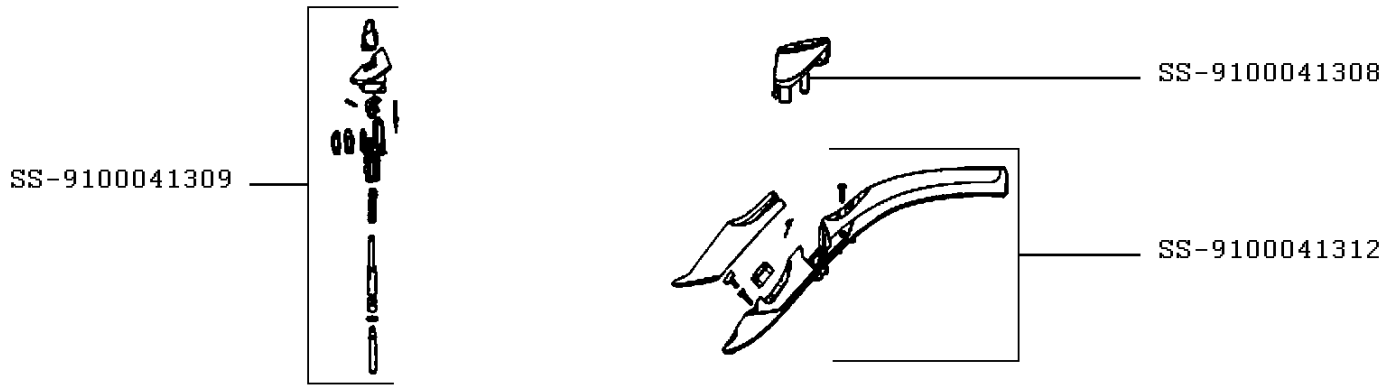

Tefal

STEAM IRON EXPRESS STEAM

FV2843M0/AM0

CREATION	8/14/2021	PAGE	COUNTRY	FAMILY
EDIT	8/12/2021	1/1	AE	XI