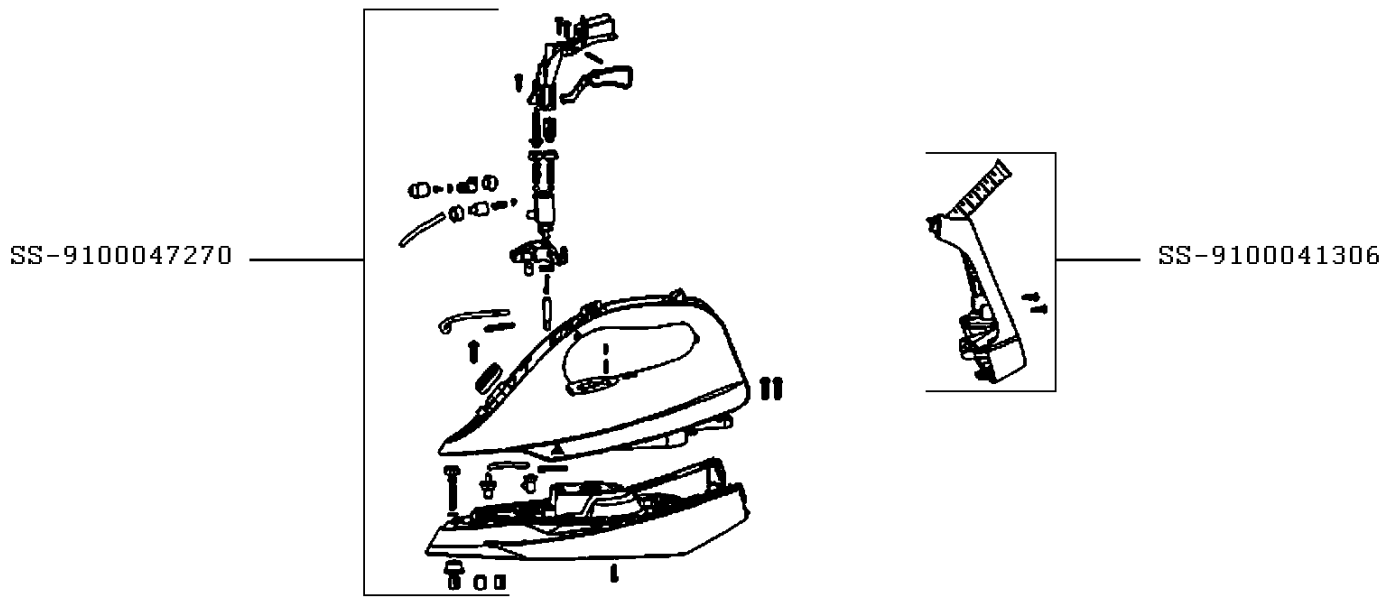

Tefal

STEAM IRON EXPRESS STEAM

FV2843M0/AM0

CREATION	8/14/2021	PAGE	COUNTRY	FAMILY
EDIT	8/12/2021	1/1	AE	XI