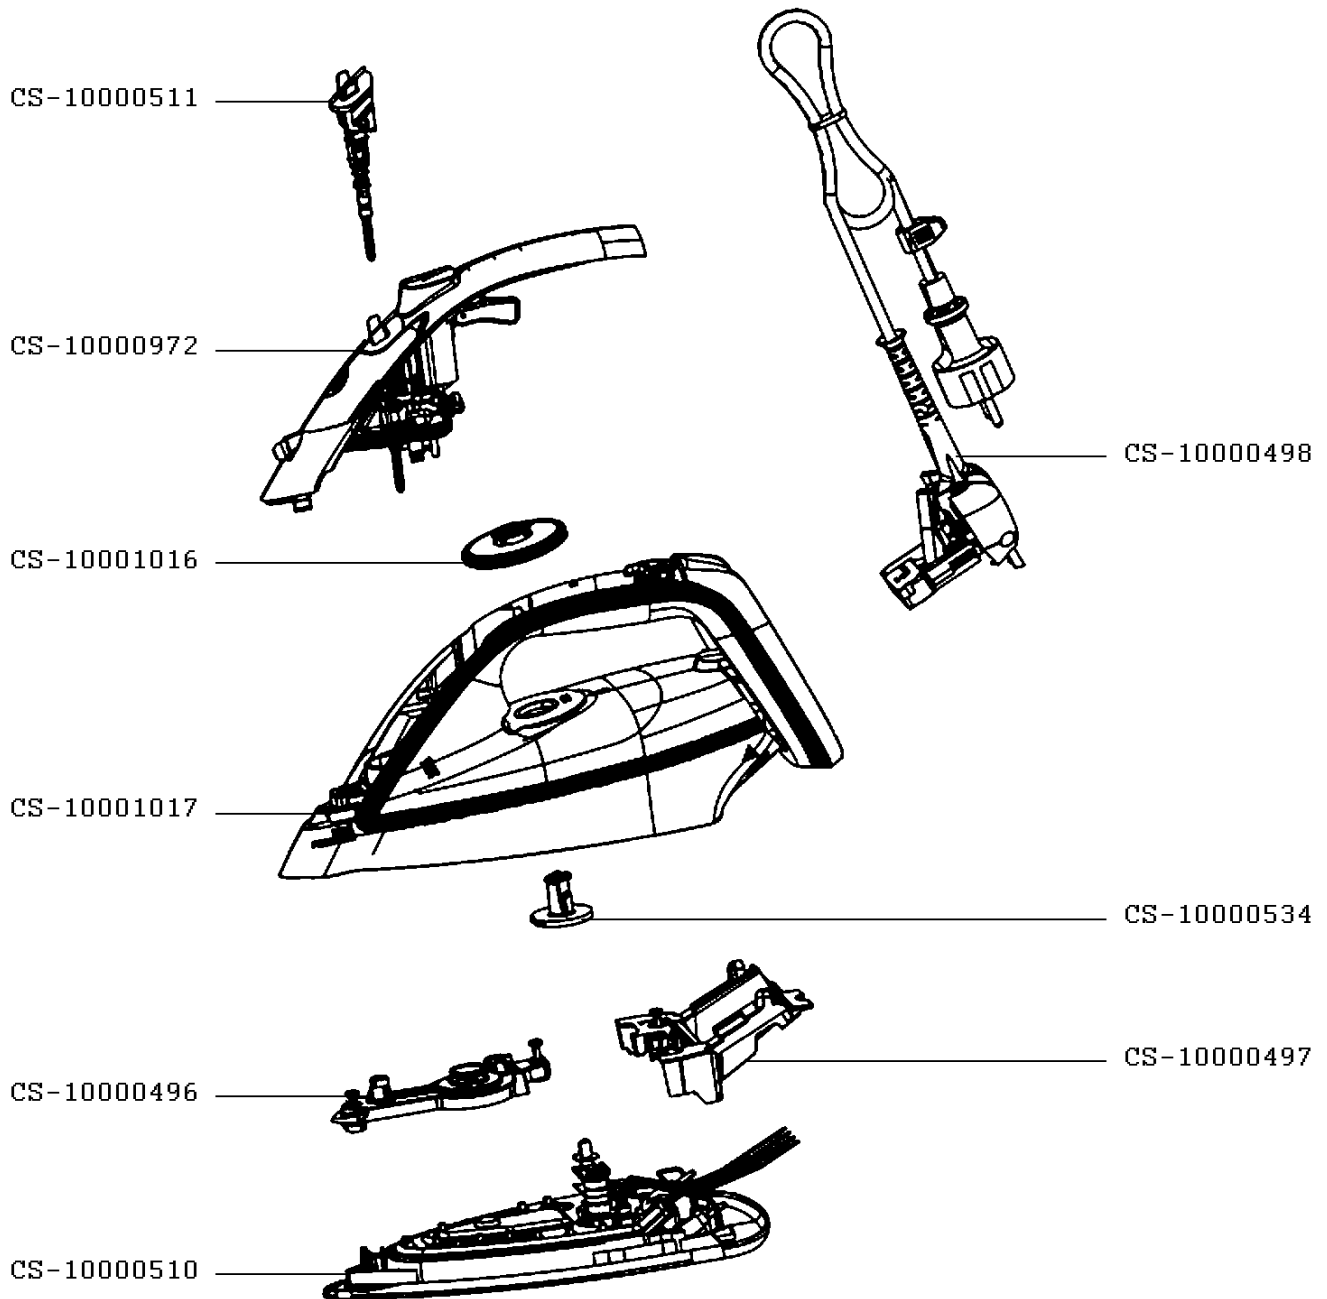

**STEAM IRON
EASYGLISS PLUS**

FV5720E0/23

CREATION	3/15/2020	PAGE	COUNTRY	FAMILY
EDIT	7/20/2020	1/1	AT	XI