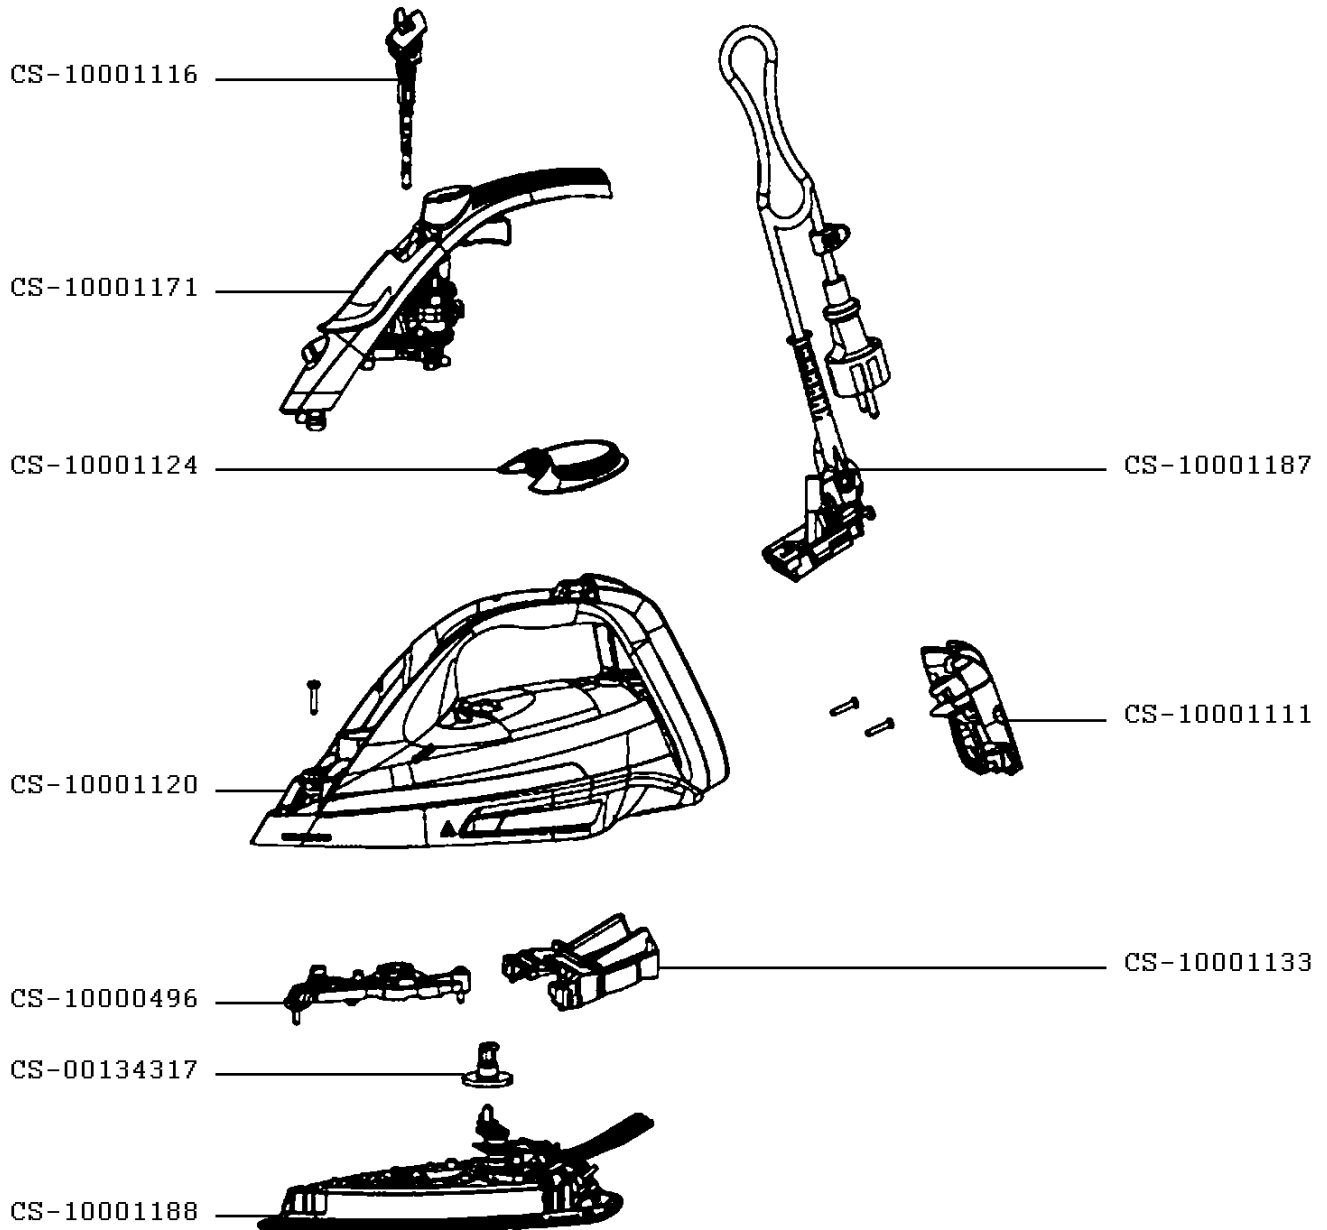

**STEAM IRON  
SMART PROTECT PLUS**

**FV6870E0/23**

CREATION	1/2/2021	PAGE	COUNTRY	FAMILY
EDIT	4/22/2022	1/1	AT	XI