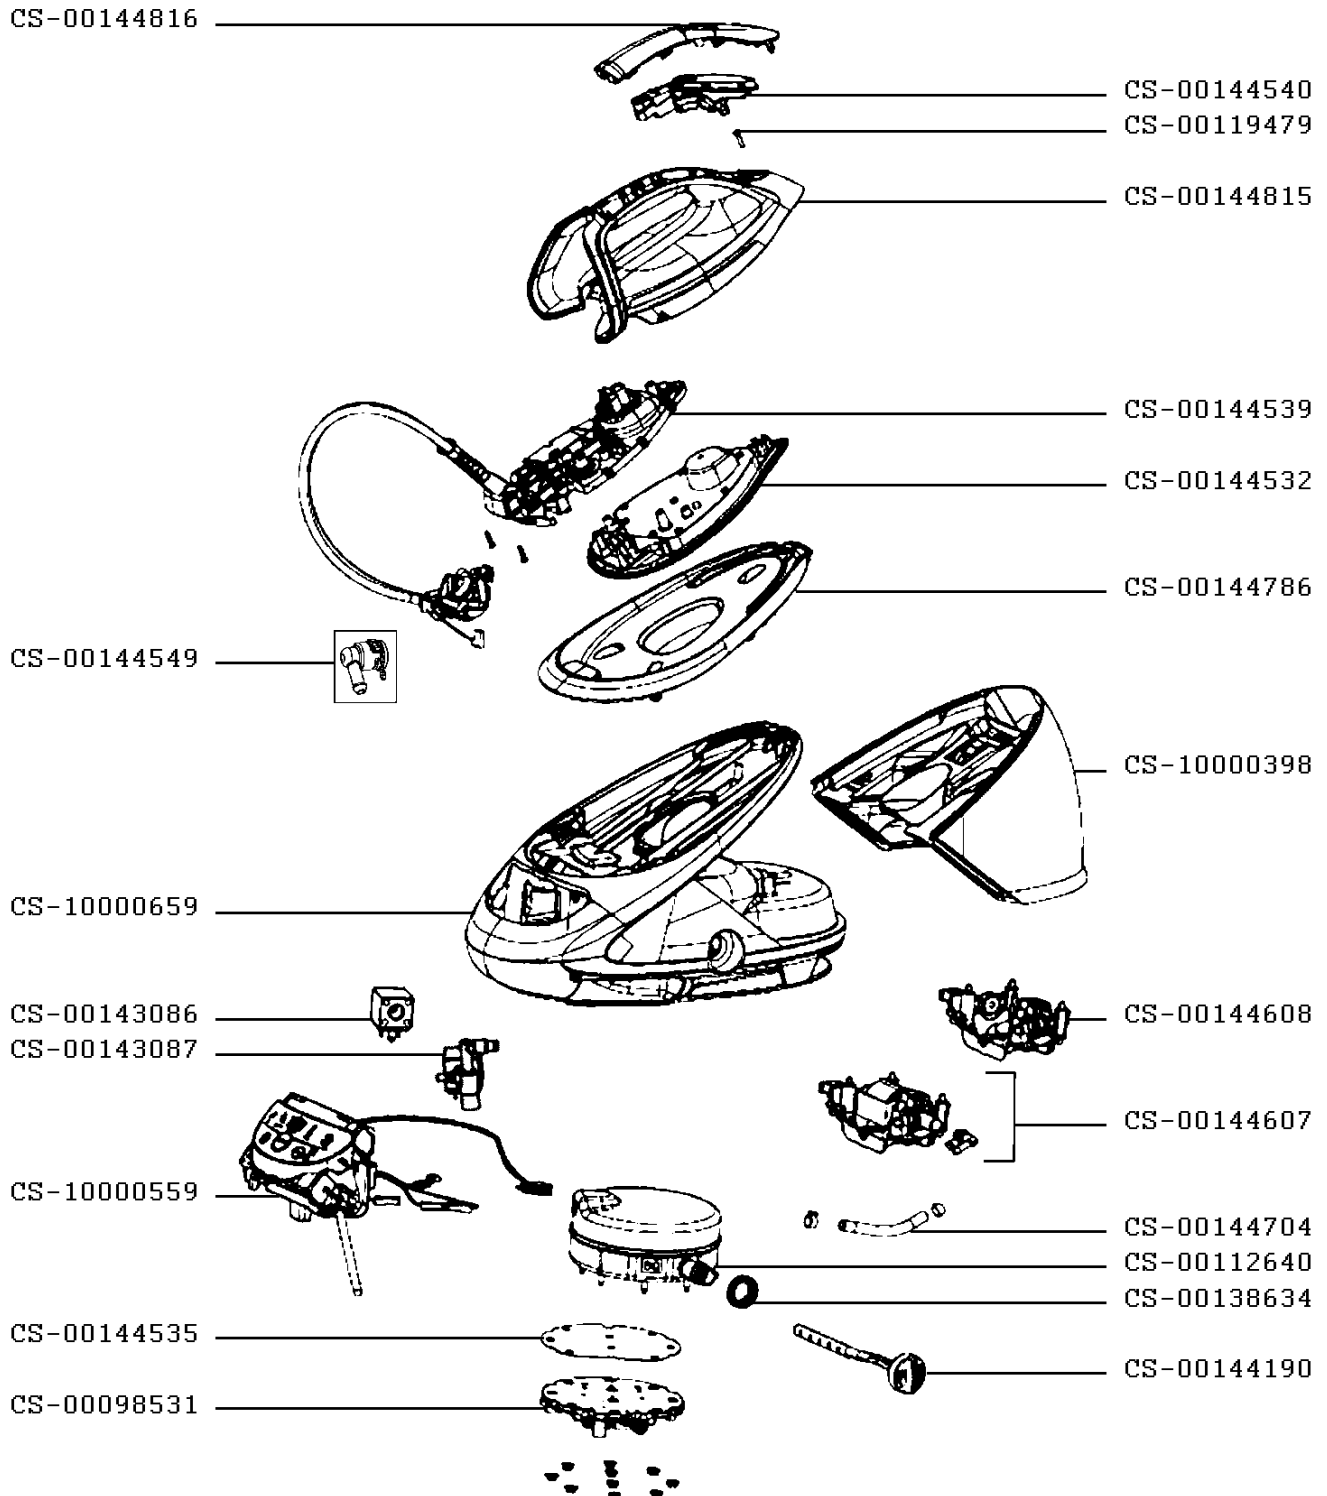

**STEAM GENERATOR
PRO EXPRESS ULTIMATE CARE**

GV9550E0/23A

CREATION	8/31/2019	PAGE	COUNTRY	FAMILY
EDIT	3/3/2020	1/1	AT	LI