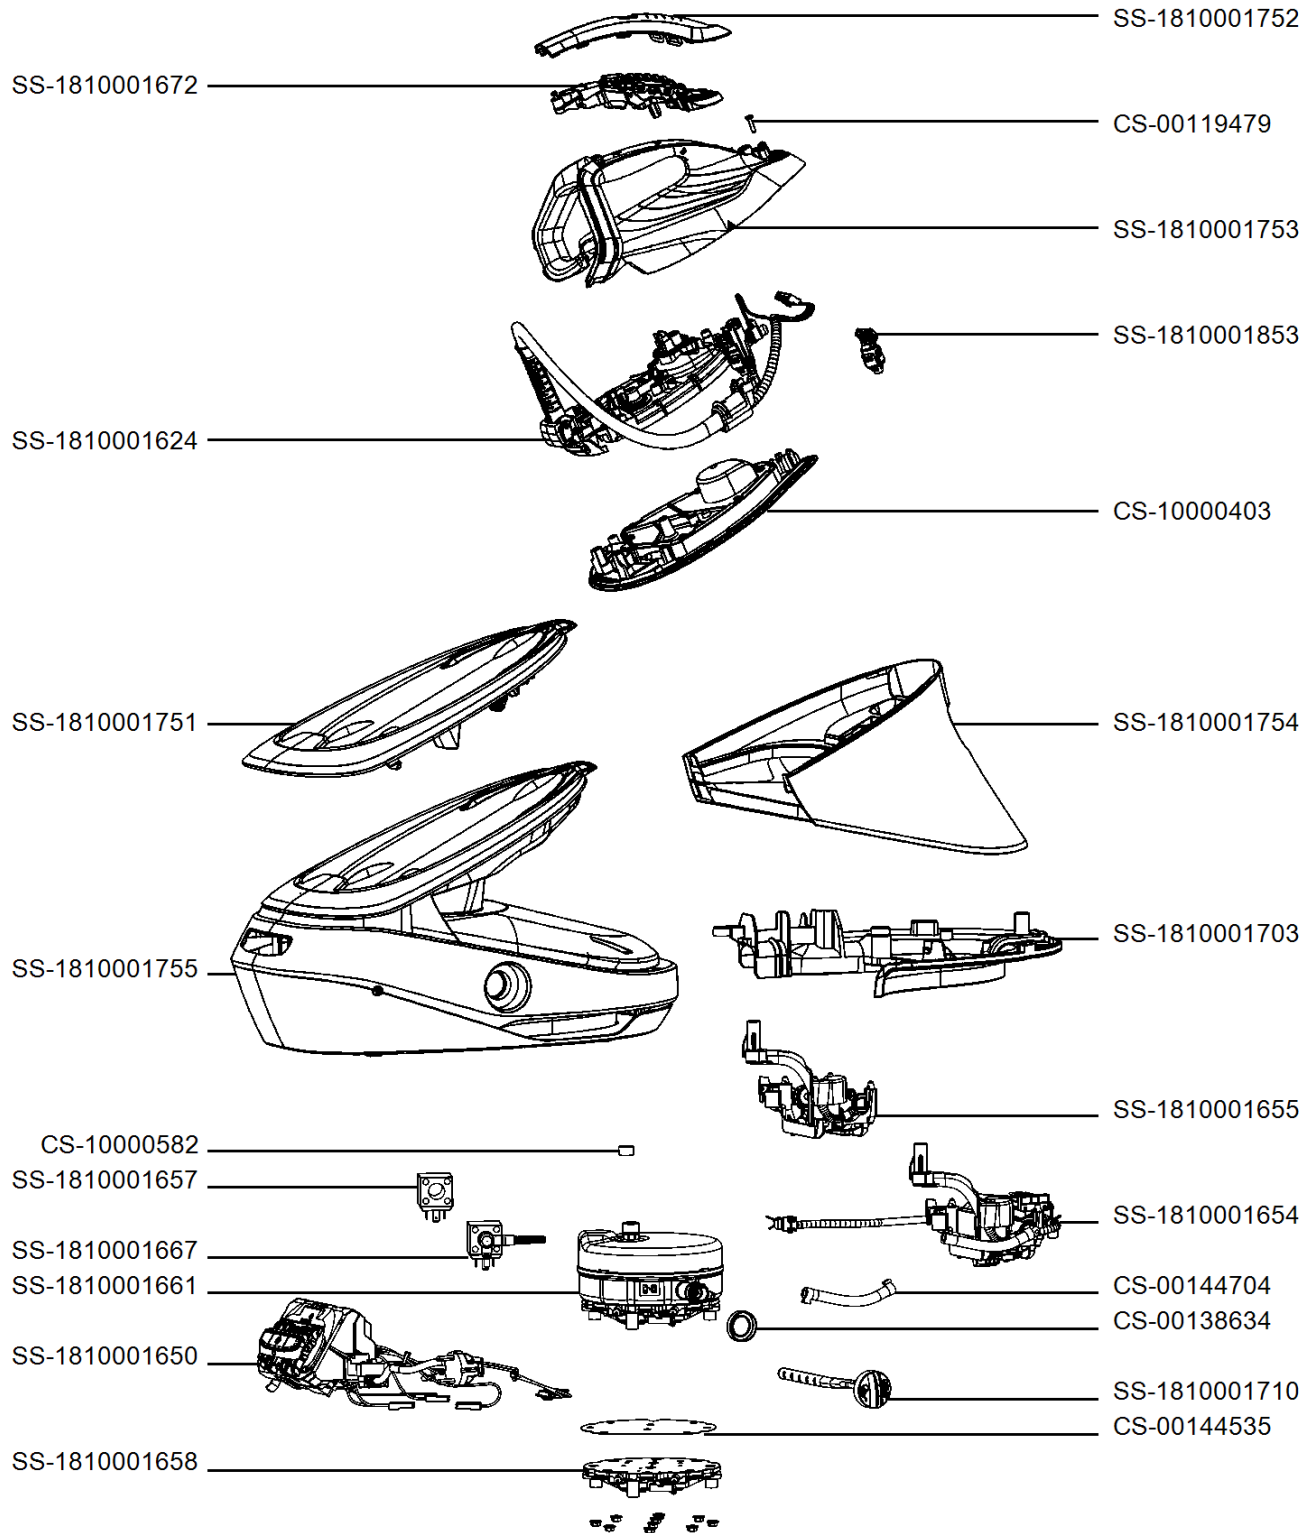

**STEAM GENERATOR
PRO EXPRESS VISION**

GV9821E0/23

CREATION	7/12/2021	PAGE	COUNTRY	FAMILY
EDIT	10/21/2022	1/1	AT	LI