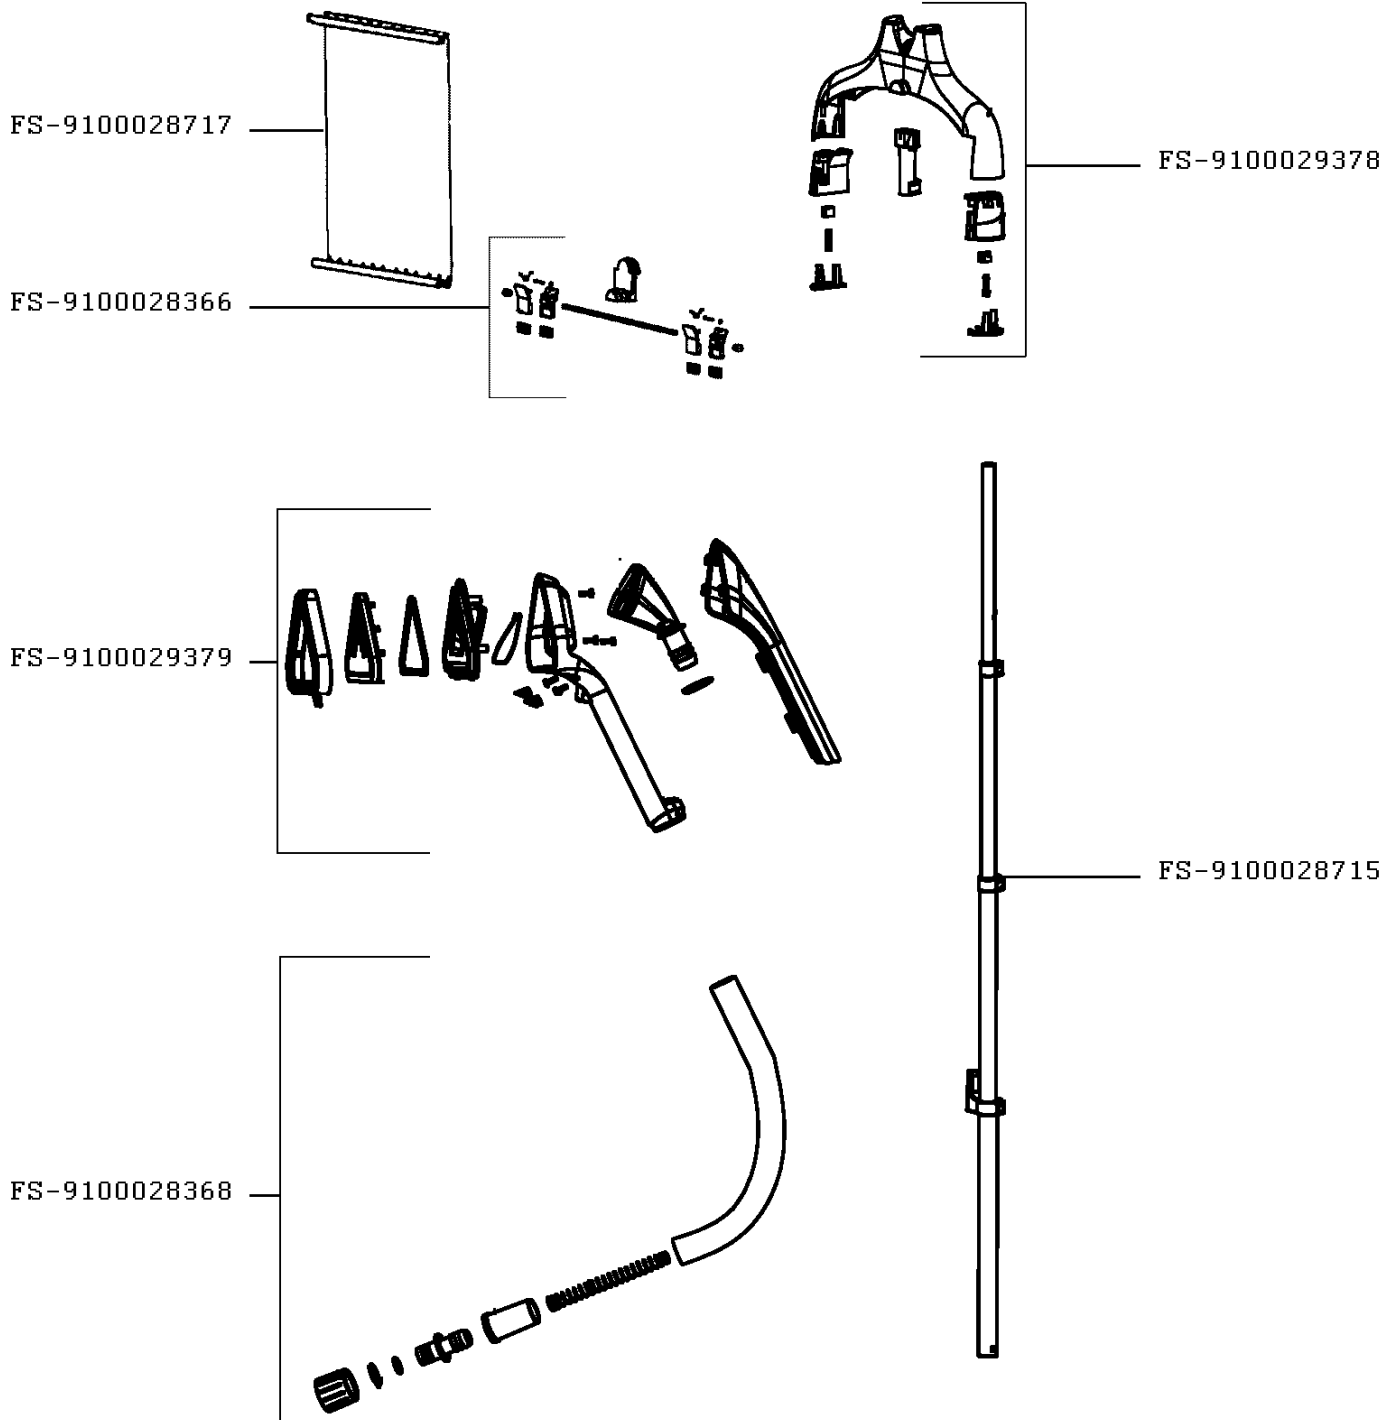

Tefal

STEAM BRUSH PRO STYLE

IT3440K0/J5

CREATION	12/1/2018	PAGE	COUNTRY	FAMILY
EDIT	2/28/2019	1/2	KR	XXXIV

IT3440K0/J5