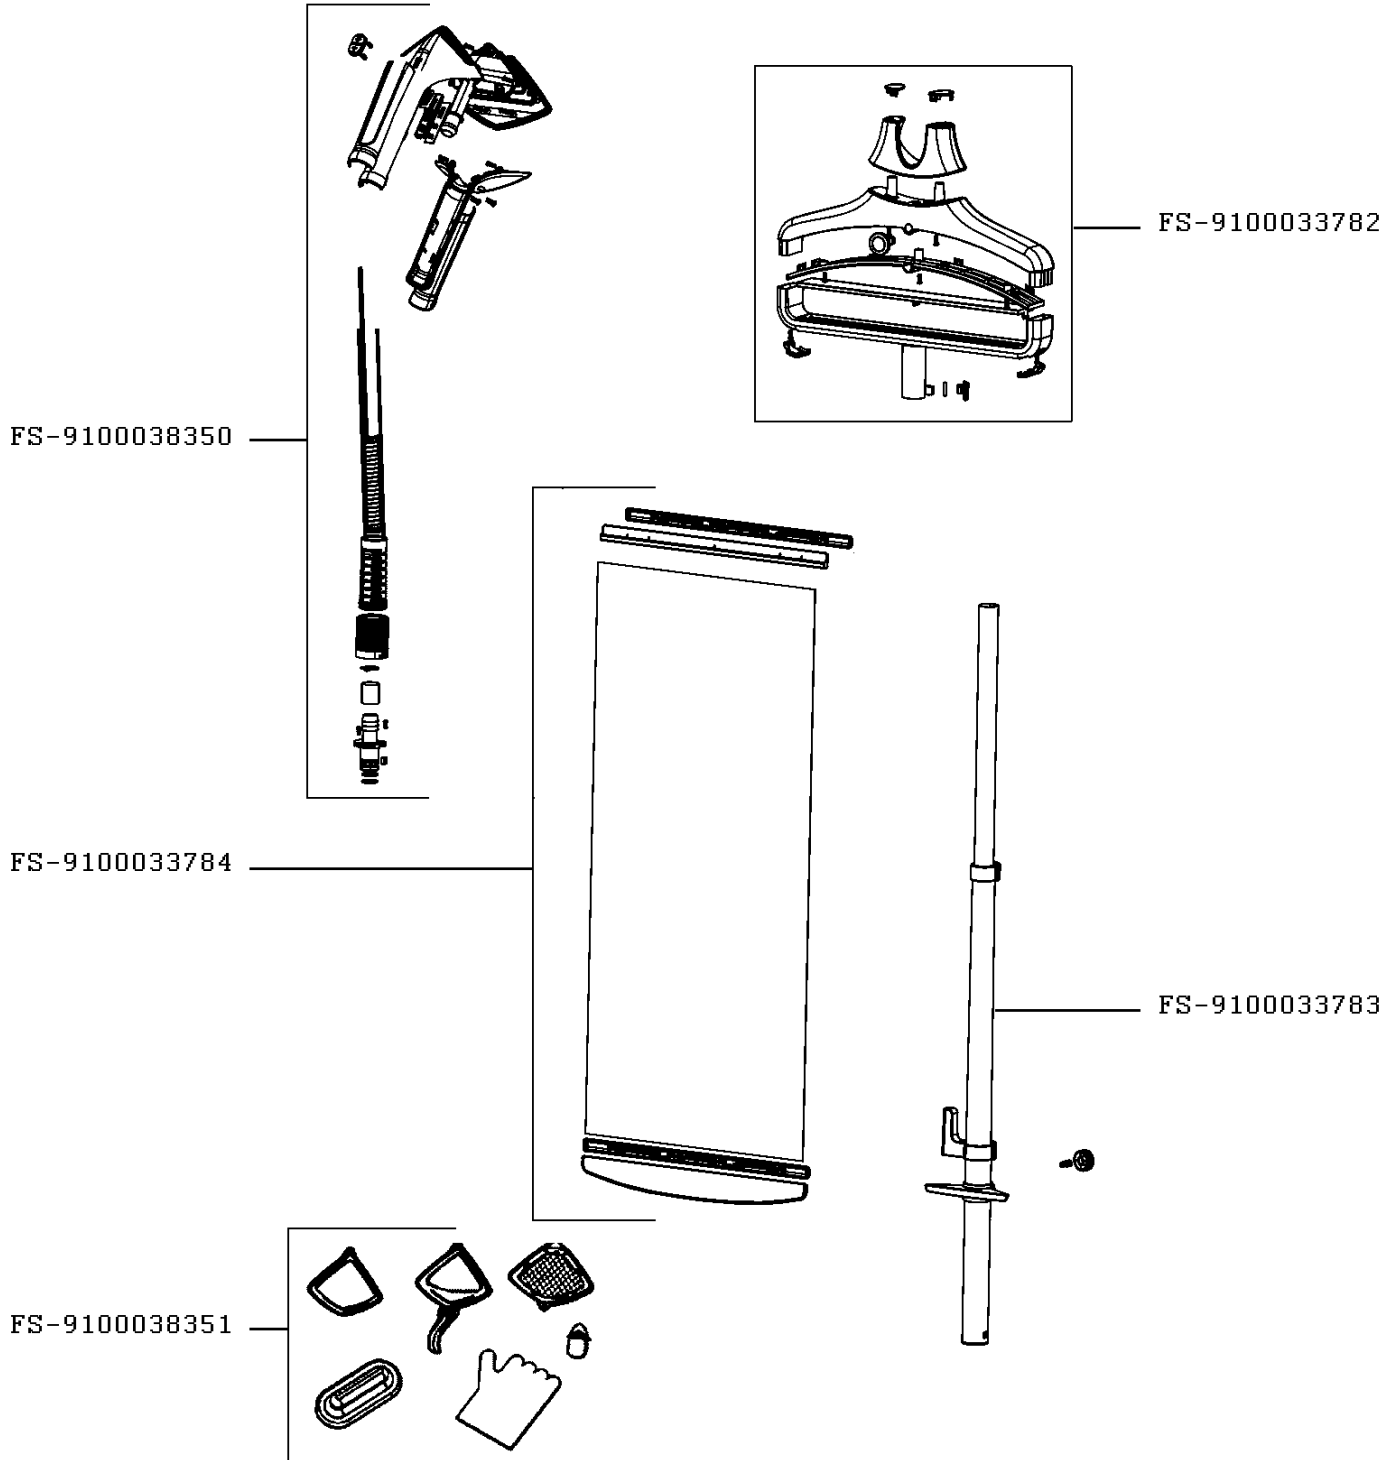

STEAM BRUSH PRO STYLE CARE

IT8490E0/AM0

STEAM BRUSH PRO STYLE CARE

IT8490E0/AM0

FS-9100033780

FS-9100036774

FS-9100033781

FS-9100038349