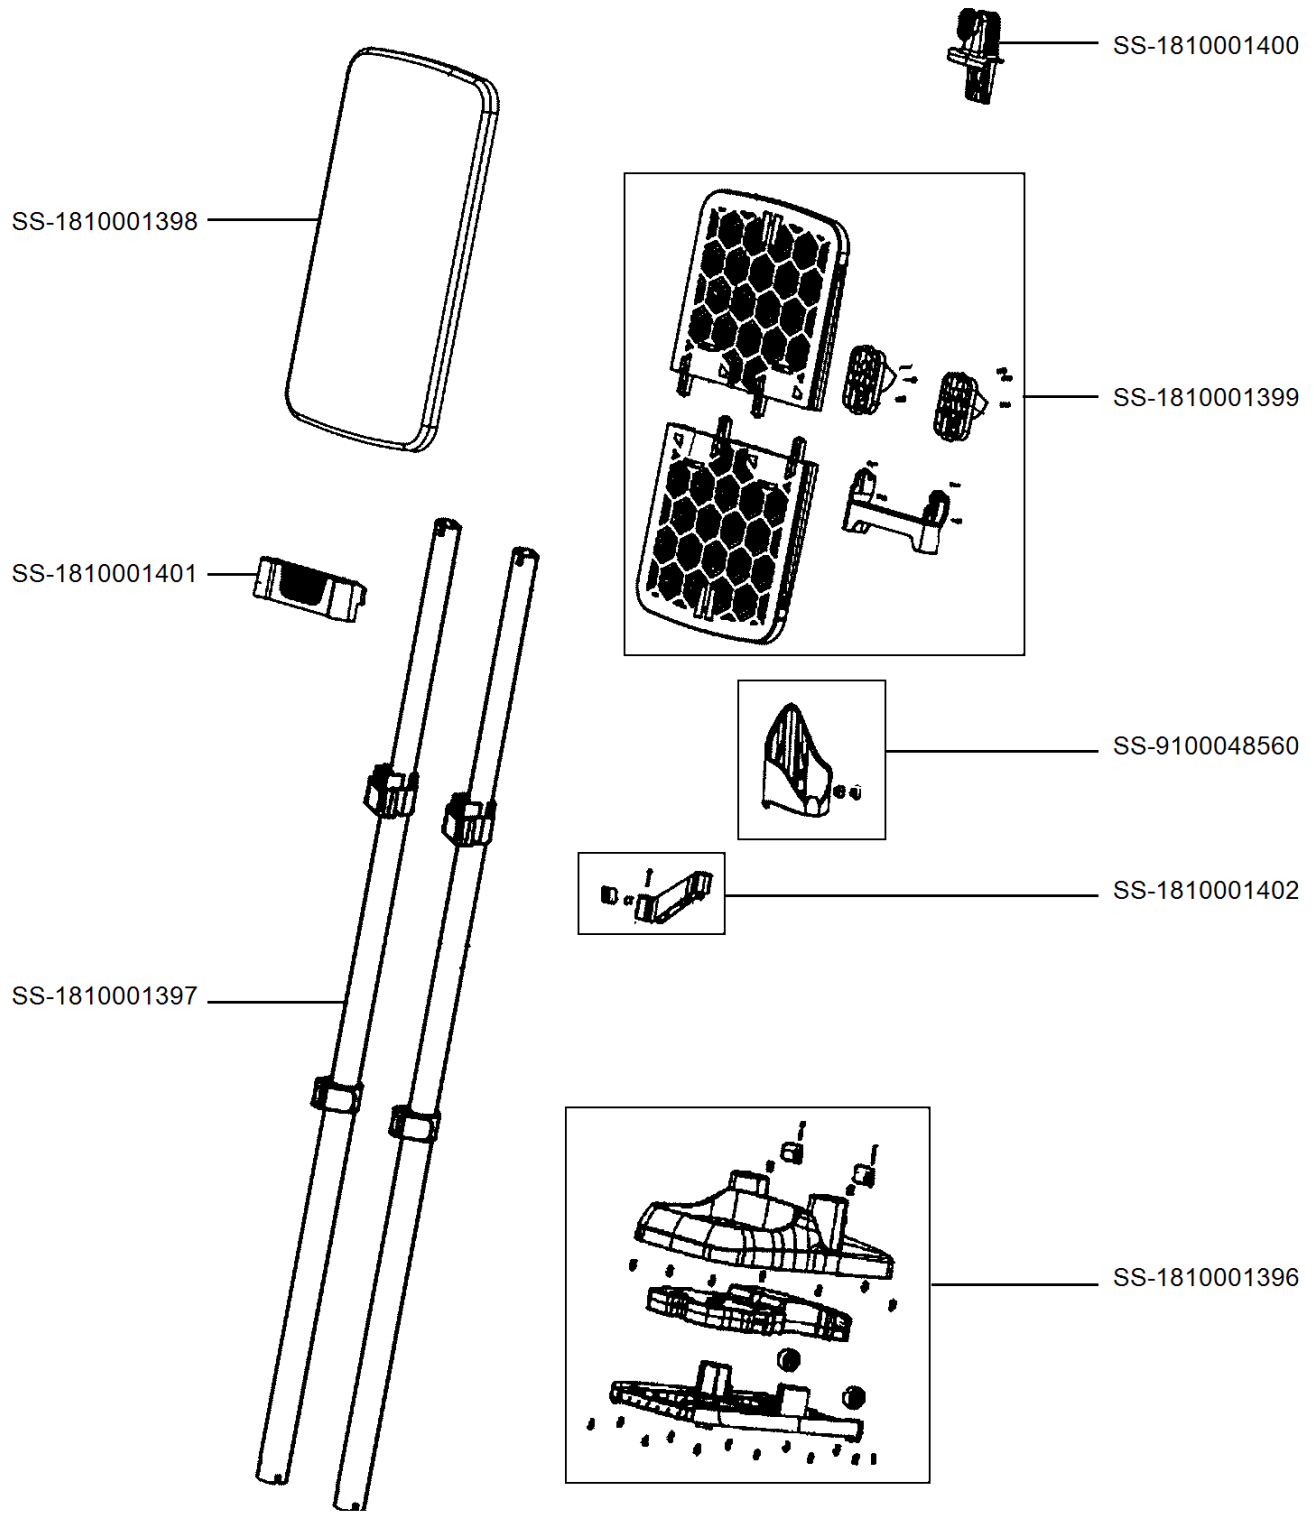

Tefal

STEAM BRUSH IXEO+

QT1510E0/AM0

STEAM BRUSH IXEO+

QT1510E0/AM0