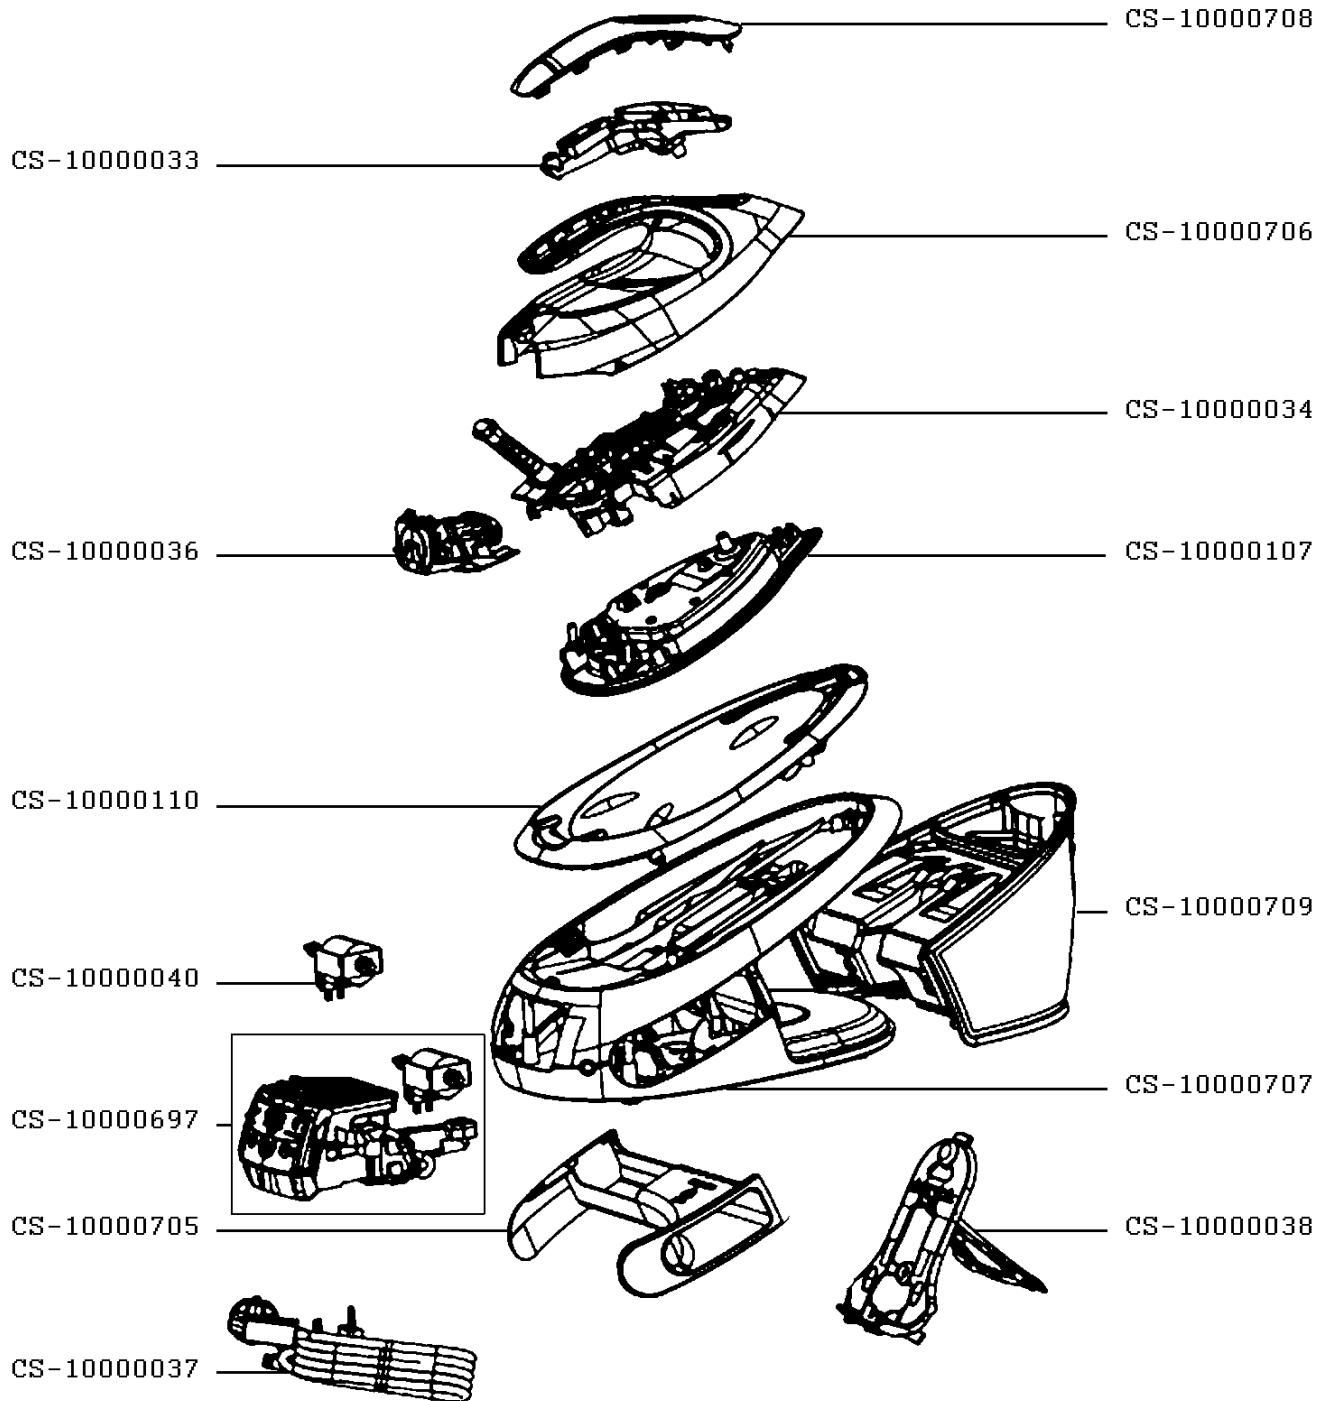

**STEAM SYSTEM
EXPRESS ANTI CALC**

SV8061E0/23

CREATION	2/1/2020	PAGE	COUNTRY	FAMILY
EDIT	6/10/2020	1/1	AT	CXXIV