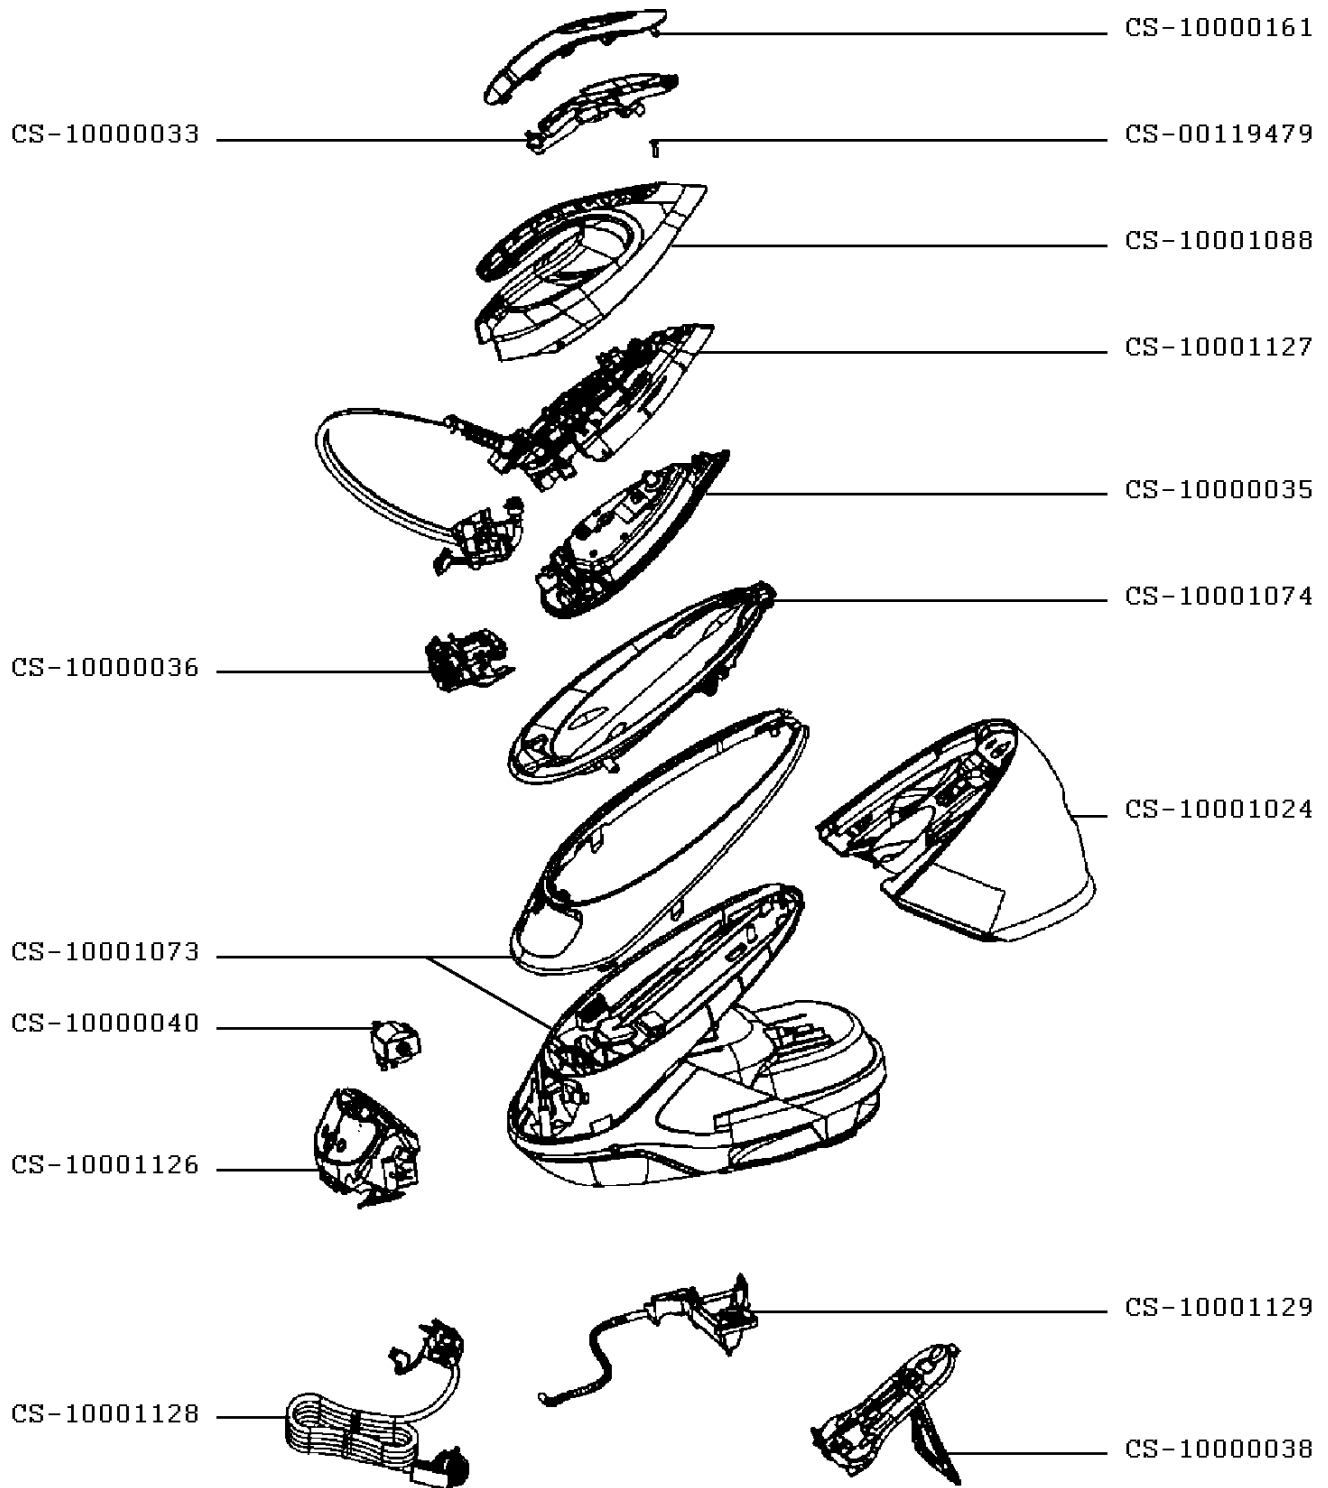

**STEAM SYSTEM
EXPRESS PROTECT**

SV9201E0/23

| | | | | |
|-----------------|------------------|-------------|----------------|---------------|
| CREATION | 7/6/2020 | PAGE | COUNTRY | FAMILY |
| EDIT | 10/6/2020 | 1/1 | AT | CXXIV |