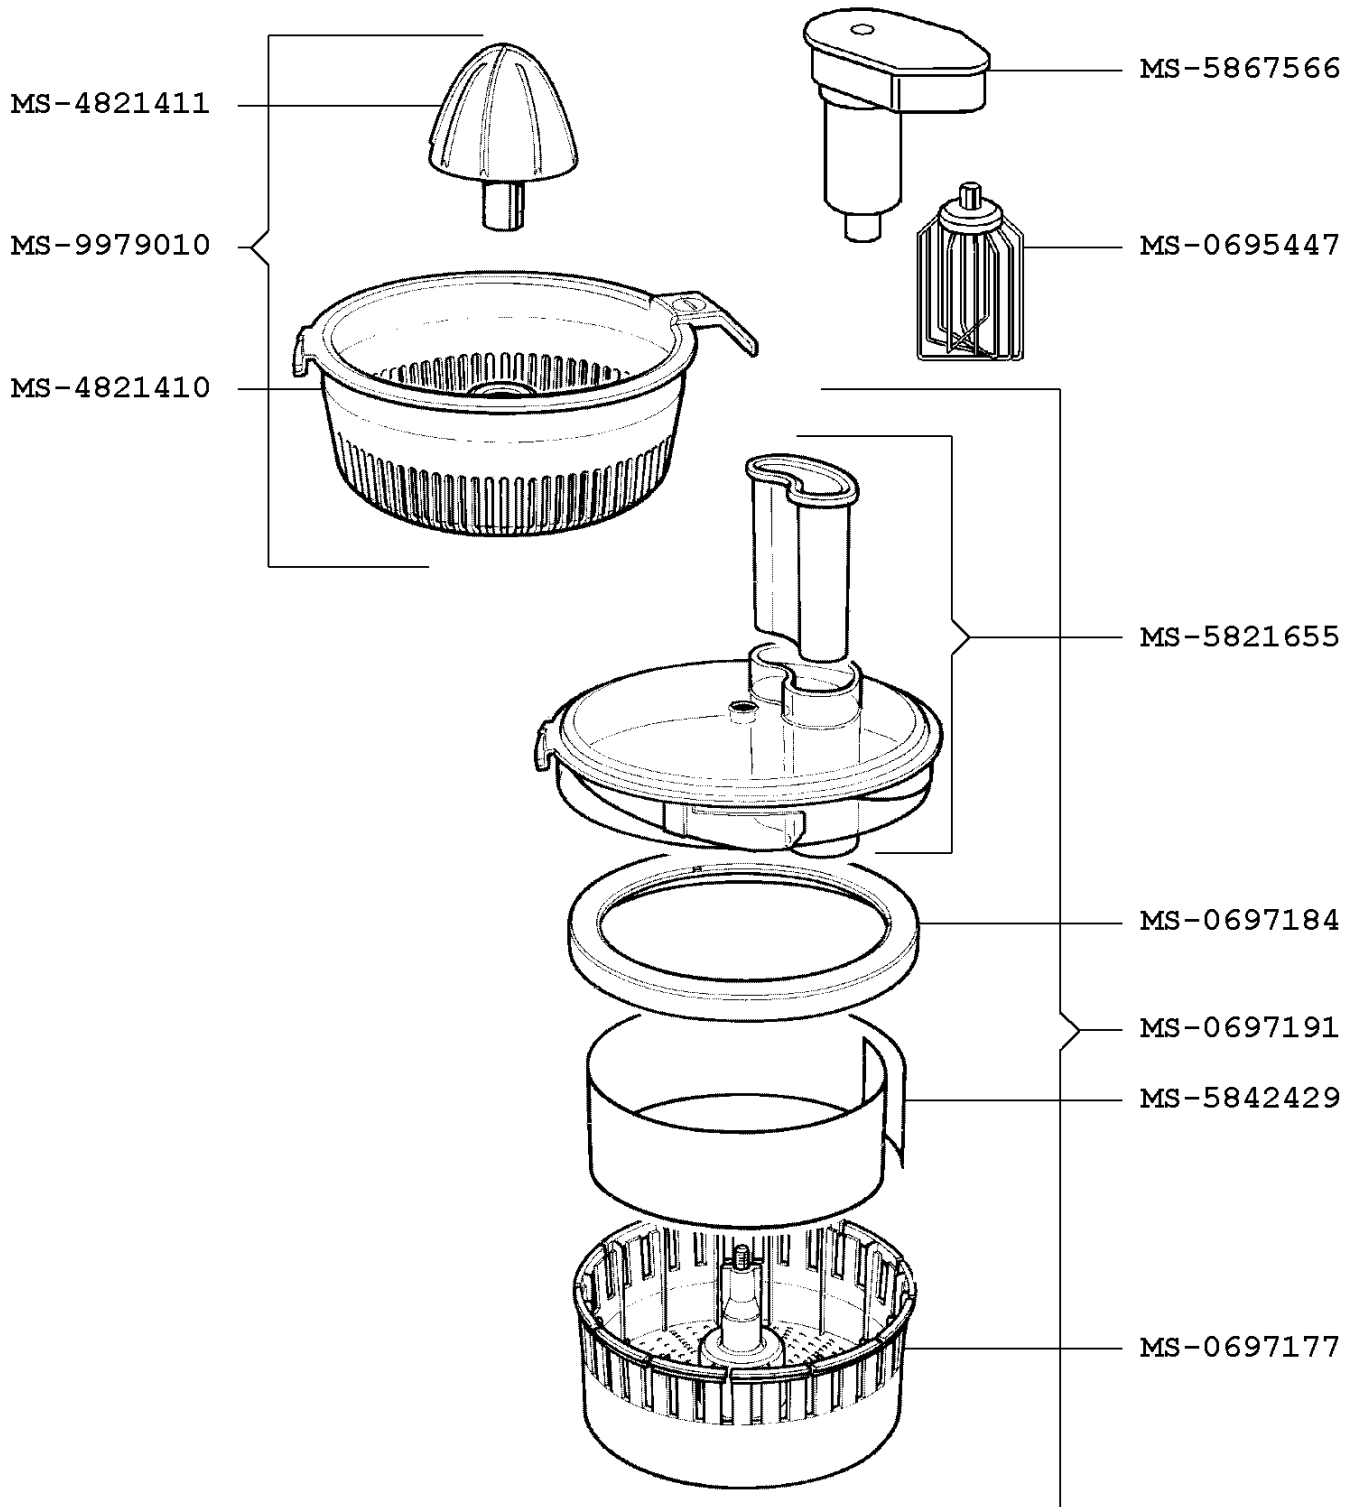

Moulinex

FOOD PROCESSOR MASTERCHEF 750 DUOTRONIC

AA7911(0) (120V-127V)

CREATION
EDIT

12/1/2003

PAGE
3/5

COUNTRY
FI

FAMILY
III