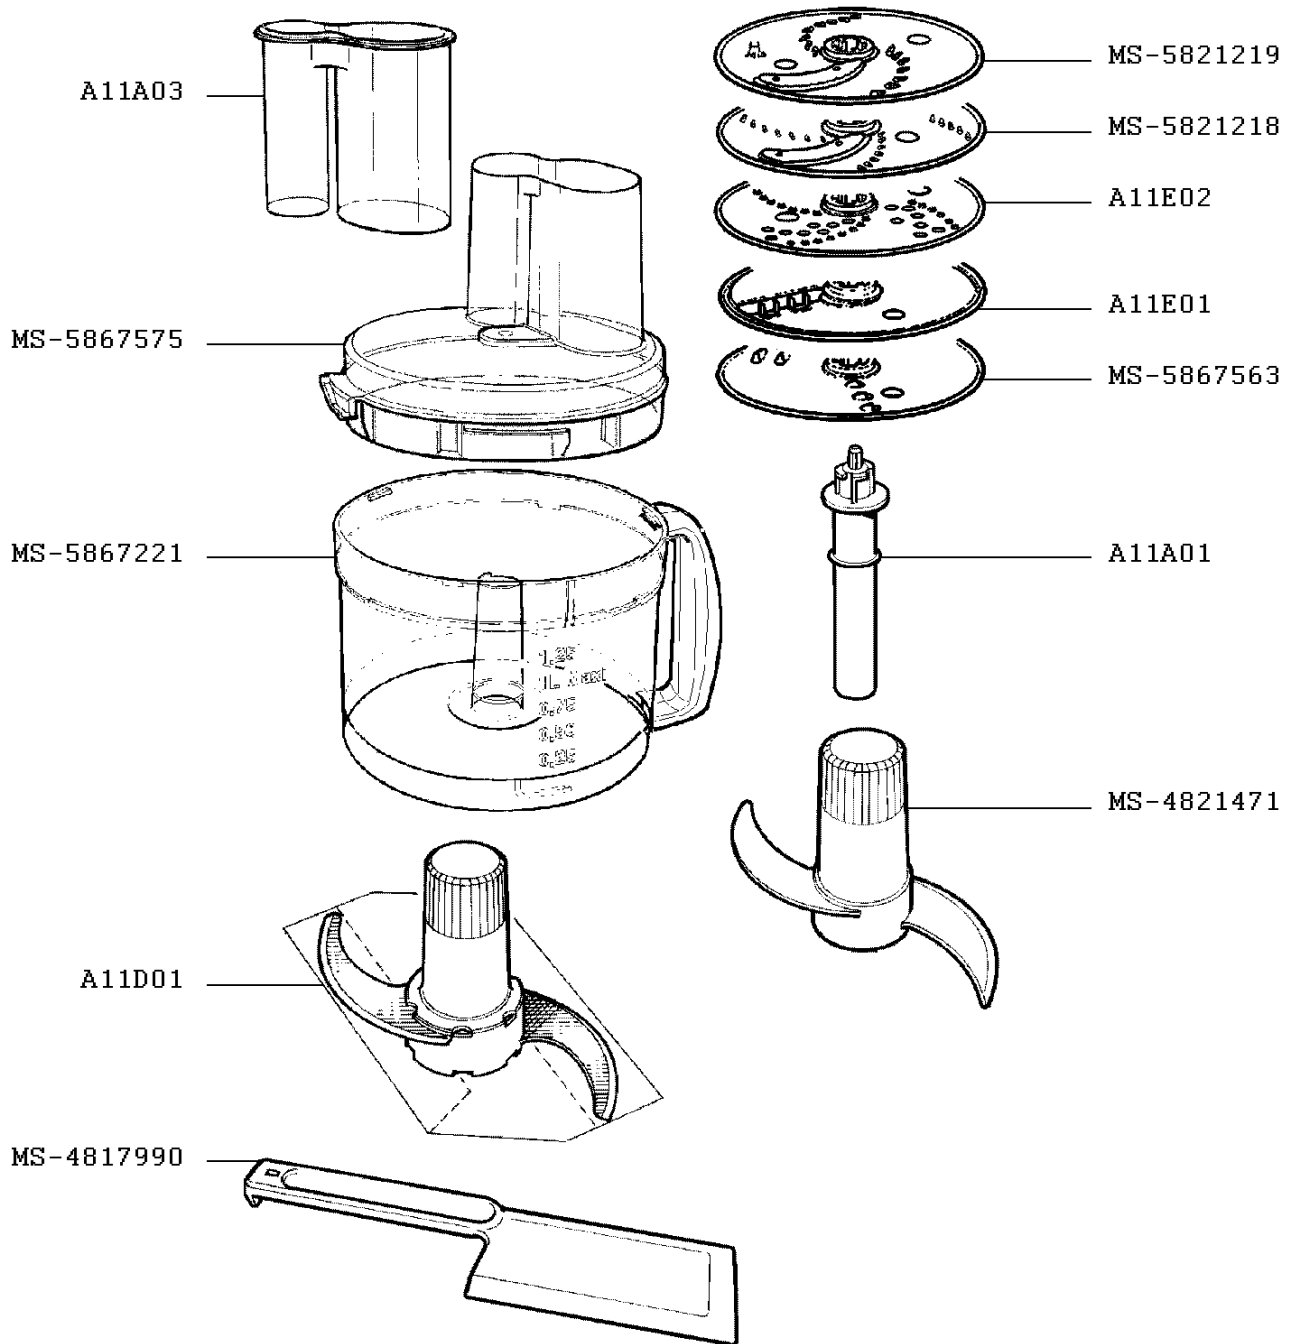

Moulinex

FOOD PROCESSOR MASTERCHEF 750 DUOTRONIC

AA7911(0) (120V-127V)

CREATION
EDIT

12/1/2003

PAGE
5/5

COUNTRY
FI

FAMILY
III