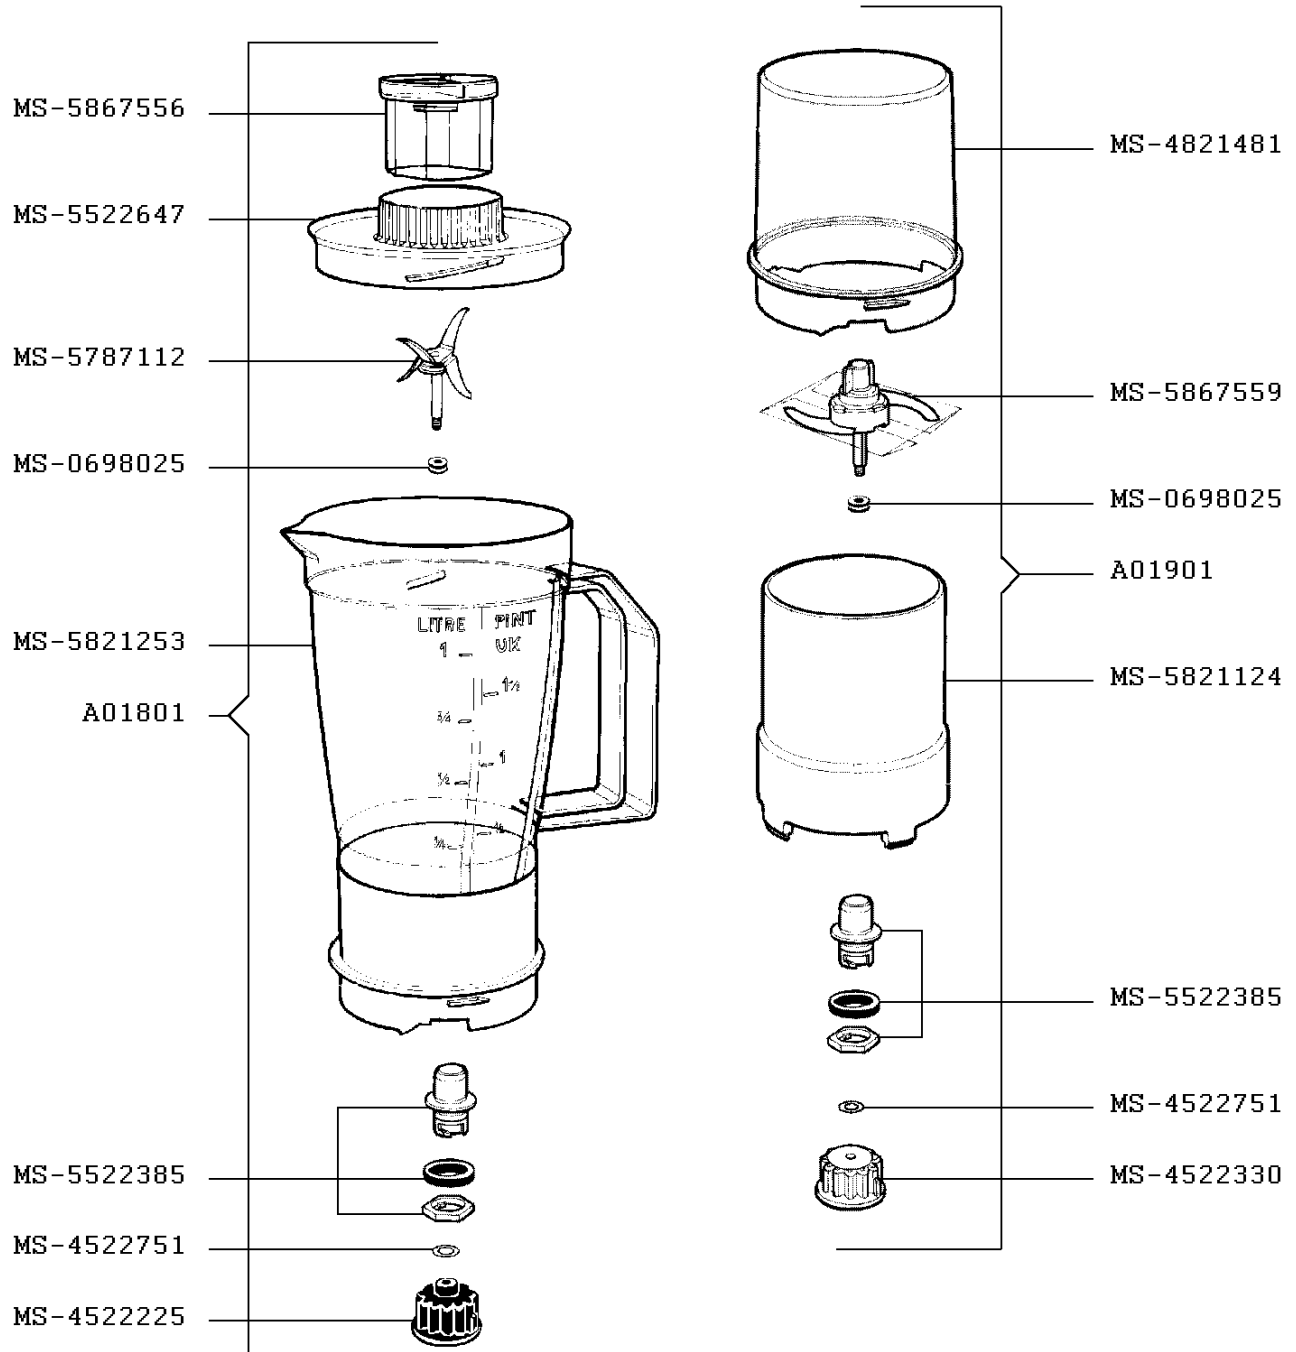

Moulinex

FOOD PROCESSOR MASTERCHEF 750 DUOTRONIC

AA7911(0) (120V-127V)

CREATION
EDIT

12/1/2003

PAGE
4/5

COUNTRY
FI

FAMILY
III