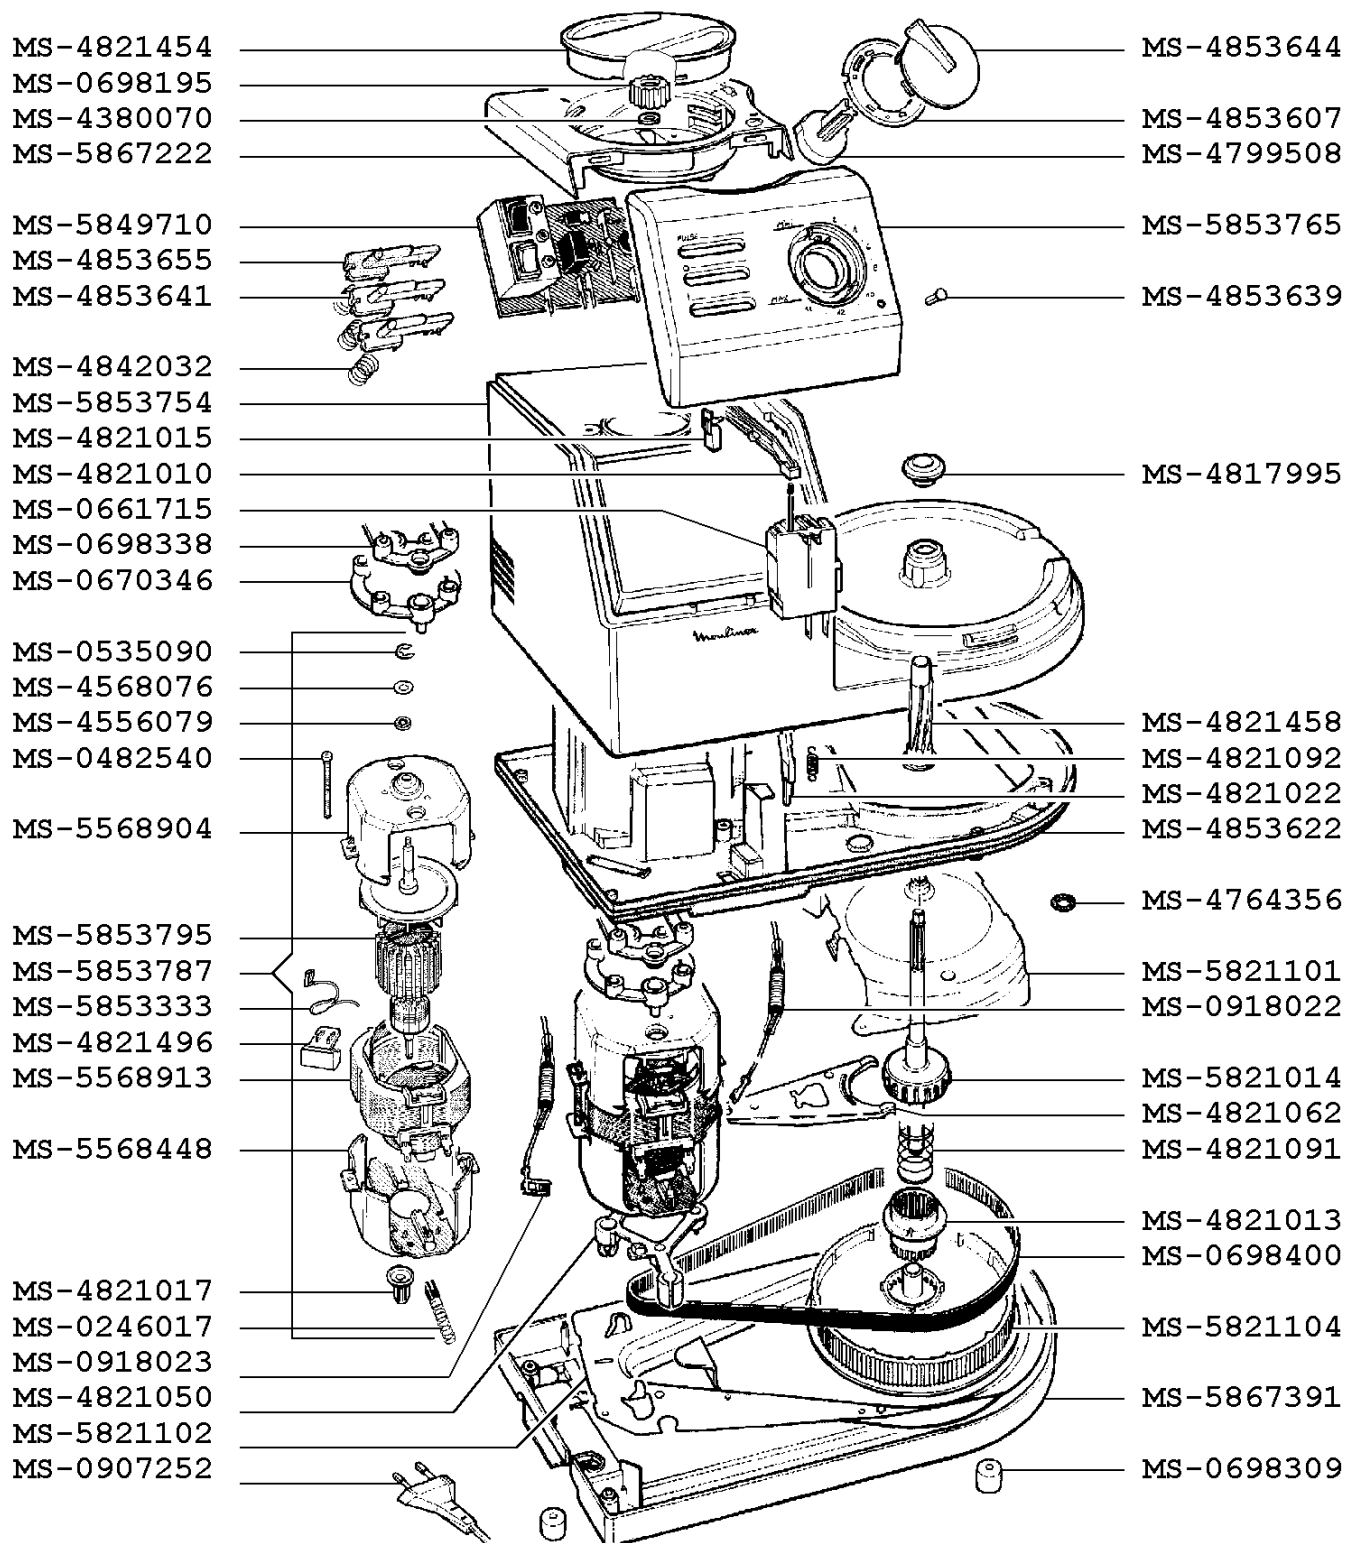

Moulinex

FOOD PROCESSOR MASTERCHEF 750 DUOTRONIC

AA7911(0) (120V-127V)

CREATION
EDIT

12/1/2003

PAGE
1/5

COUNTRY
FI

FAMILY
III

Moulinex

FOOD PROCESSOR MASTERCHEF 750 DUOTRONIC

AA7911(0) (120V-127V)

CREATION
EDIT

12/1/2003

PAGE
2/5

COUNTRY
FI

FAMILY
III

Moulinex

FOOD PROCESSOR MASTERCHEF 750 DUOTRONIC

AA7911(0) (120V-127V)

CREATION
EDIT

12/1/2003

PAGE
3/5

COUNTRY
FI

FAMILY
III

Moulinex

FOOD PROCESSOR MASTERCHEF 750 DUOTRONIC

AA7911(0) (120V-127V)

CREATION
EDIT

12/1/2003

PAGE
4/5

COUNTRY
FI

FAMILY
III