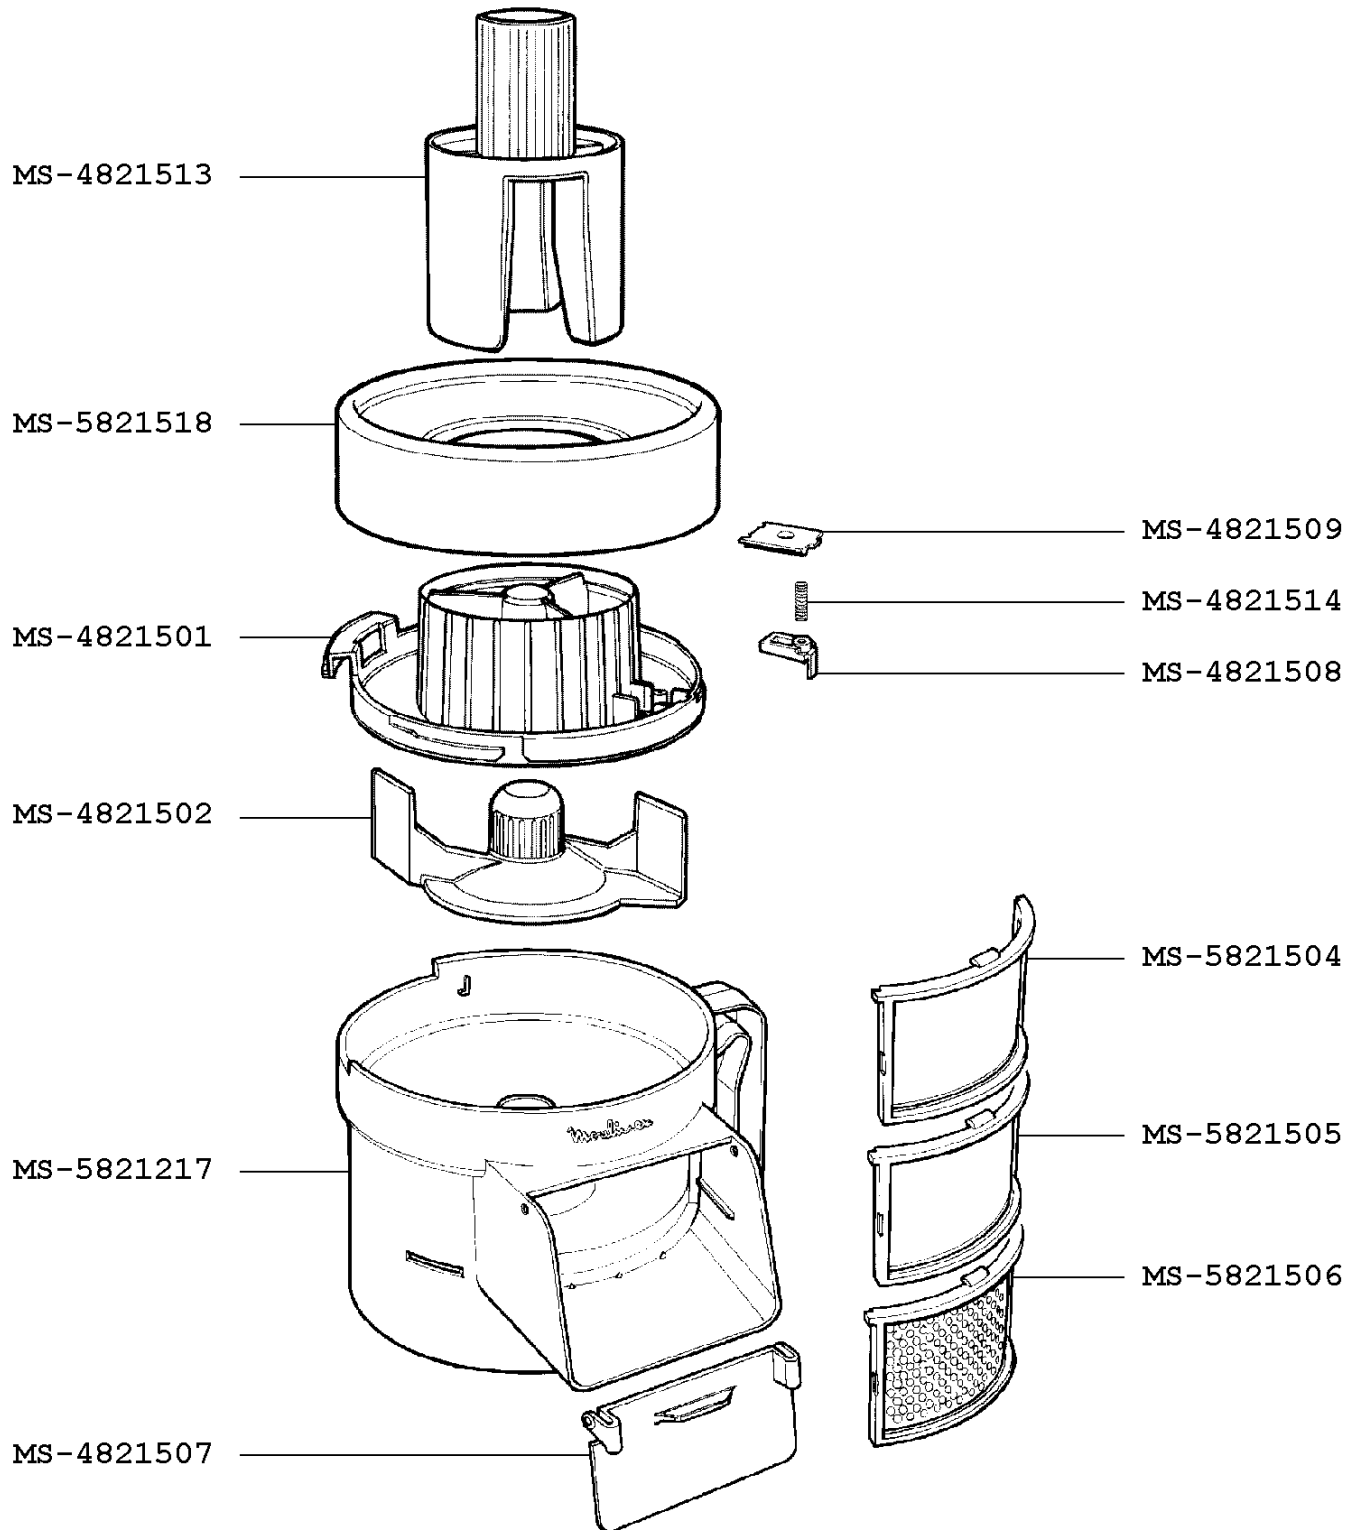

Moulinex

FOOD PROCESSOR MASTERCHEF 750 DUOTRONIC

AA7911(0) (120V-127V)

CREATION
EDIT

12/1/2003

PAGE
2/5

COUNTRY
FI

FAMILY
III