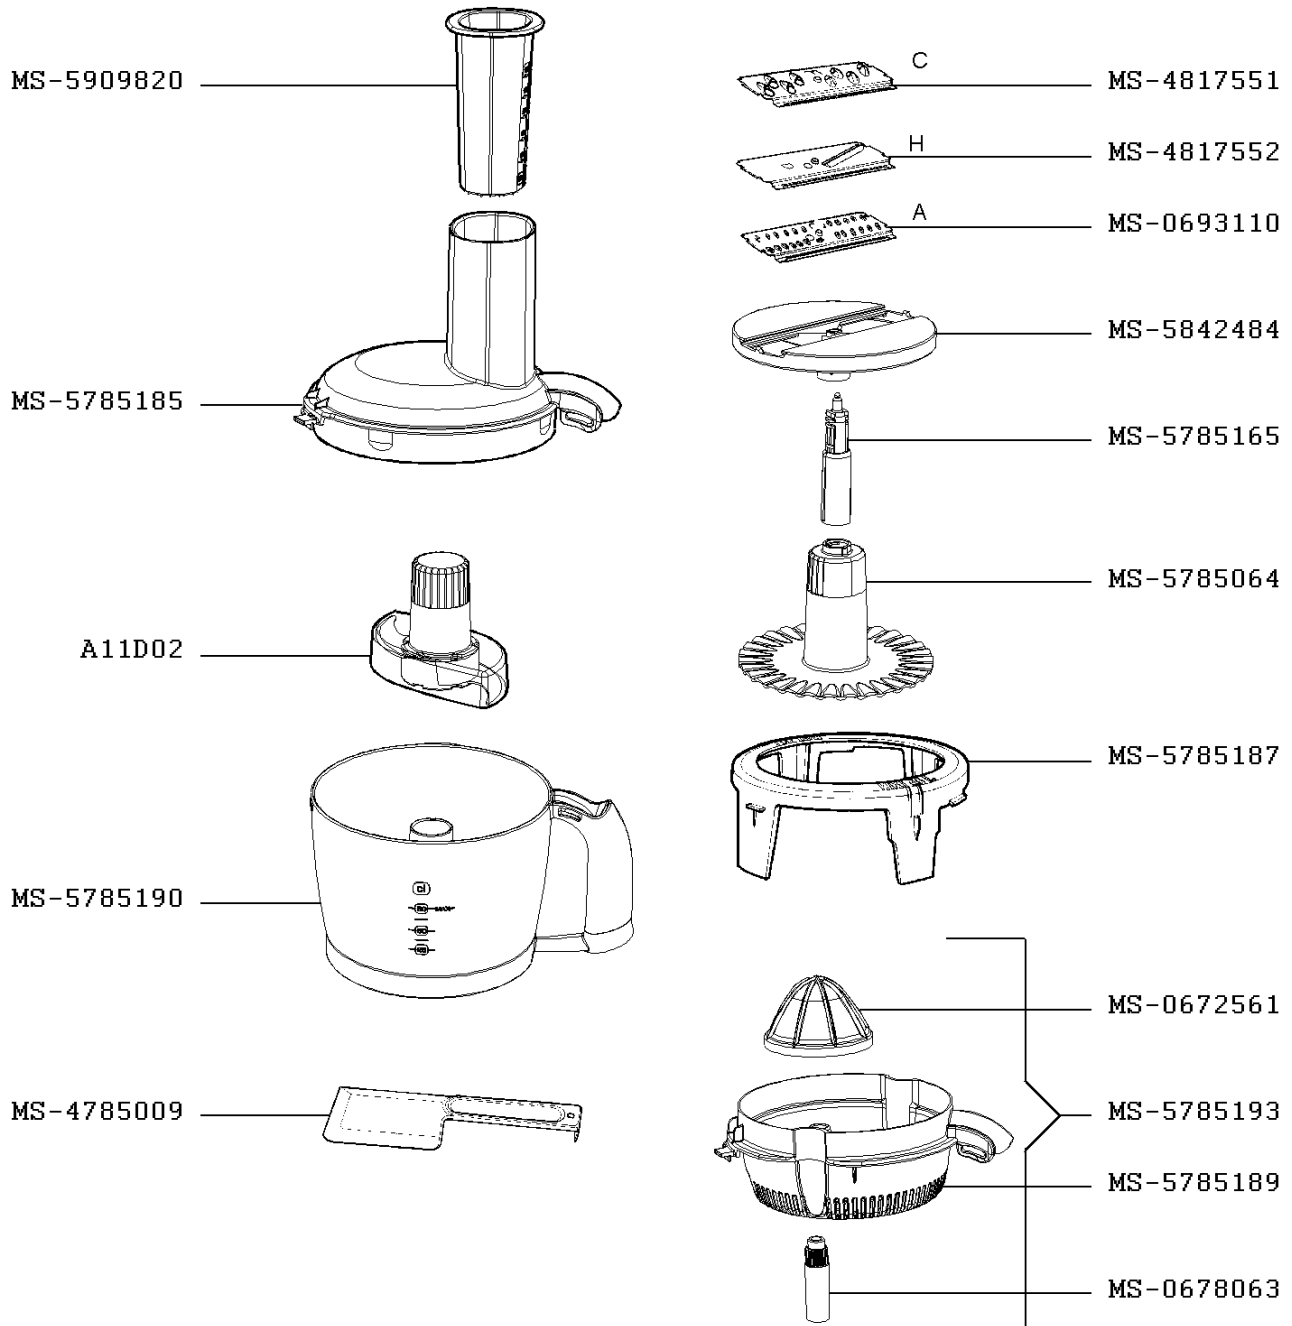

Moulinex

FOOD PROCESSOR MASTERCHEF DELICIO

DFB241(0)

CREATION
EDIT

2/12/2004
6/2/2004

PAGE
1/2

COUNTRY
AE

FAMILY
III

Moulinex

FOOD PROCESSOR MASTERCHEF DELICIO

DFB241(0)

CREATION
EDIT

2/12/2004
6/2/2004

PAGE
2/2

COUNTRY
AE

FAMILY
III