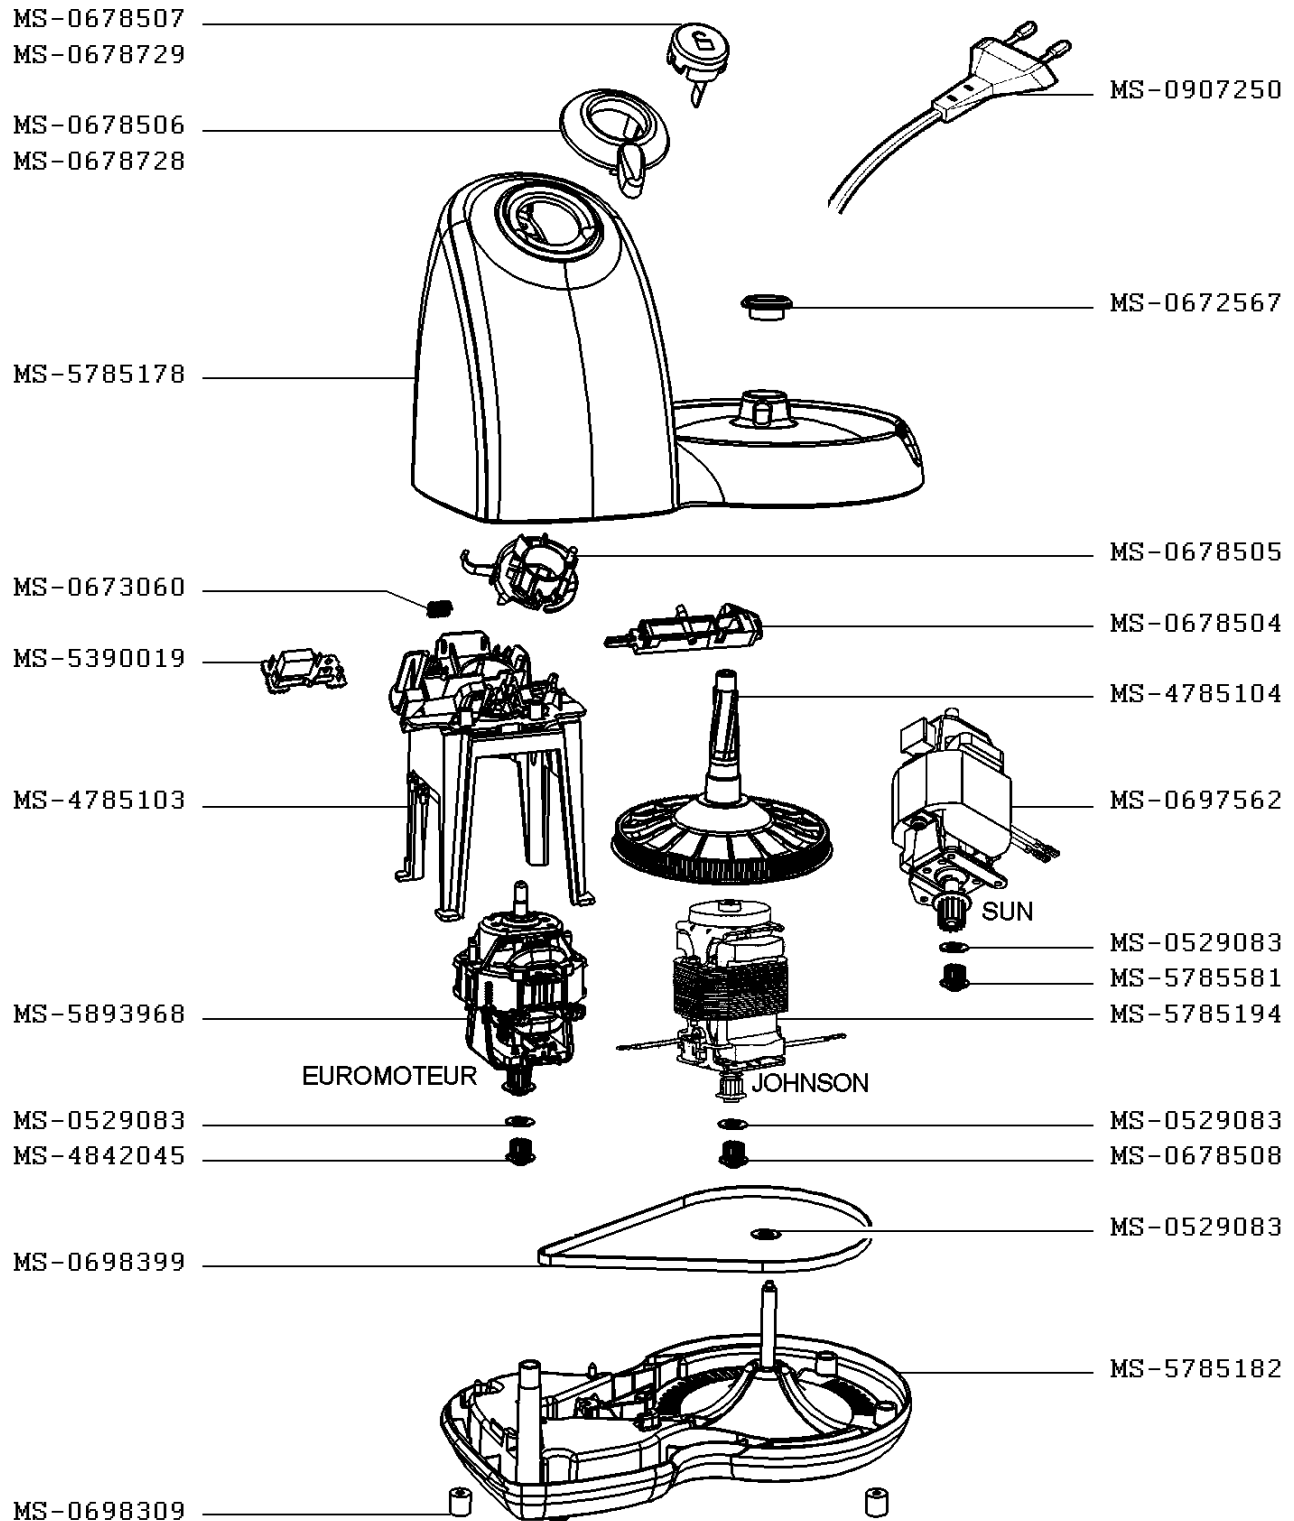

Moulinex

FOOD PROCESSOR MASTERCHEF DELICIO

DFB241(0)

CREATION
EDIT

2/12/2004
6/2/2004

PAGE
1/2

COUNTRY
AE

FAMILY
III

Moulinex

FOOD PROCESSOR MASTERCHEF DELICIO

DFB241(0)

CREATION
EDIT

2/12/2004
6/2/2004

PAGE
2/2

COUNTRY
AE

FAMILY
III