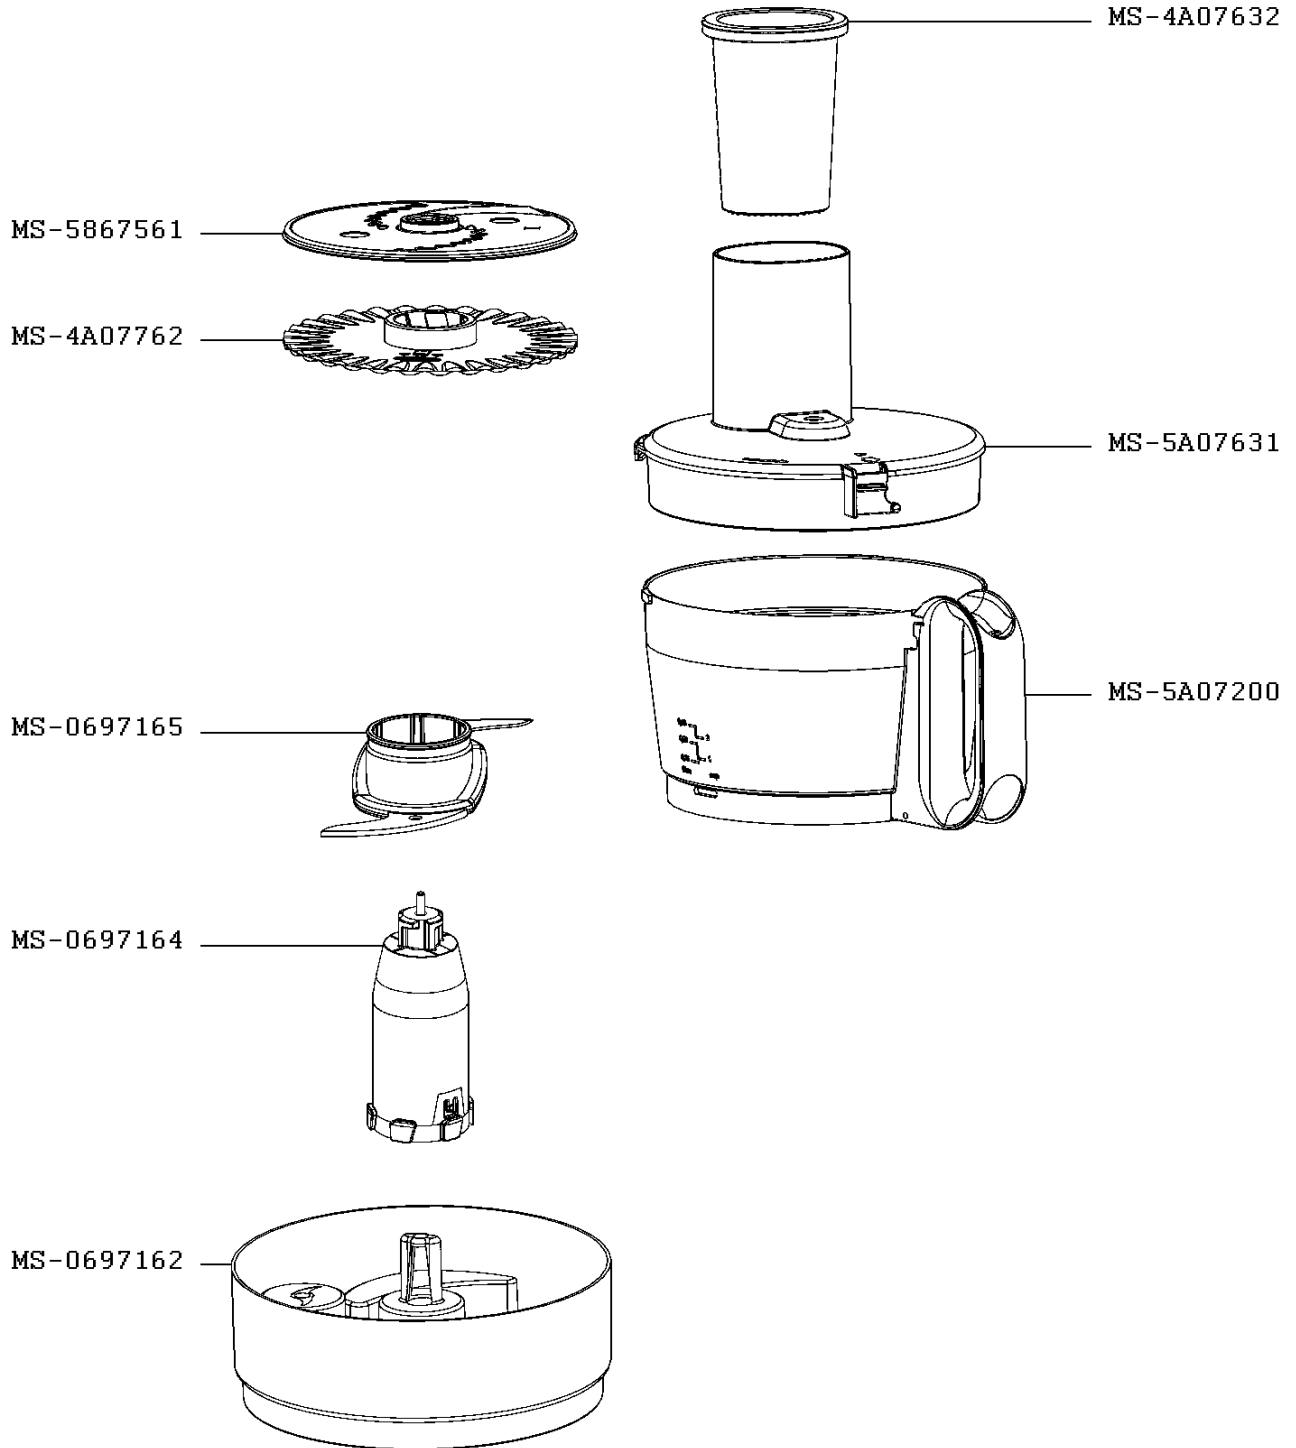

Moulinex

FOOD PROCESSOR MASTERCHEF 5000

FP513HB1/700
2L

CREATION
EDIT

4/30/2009
1/29/2018

PAGE
2/3

COUNTRY
BE

FAMILY
III