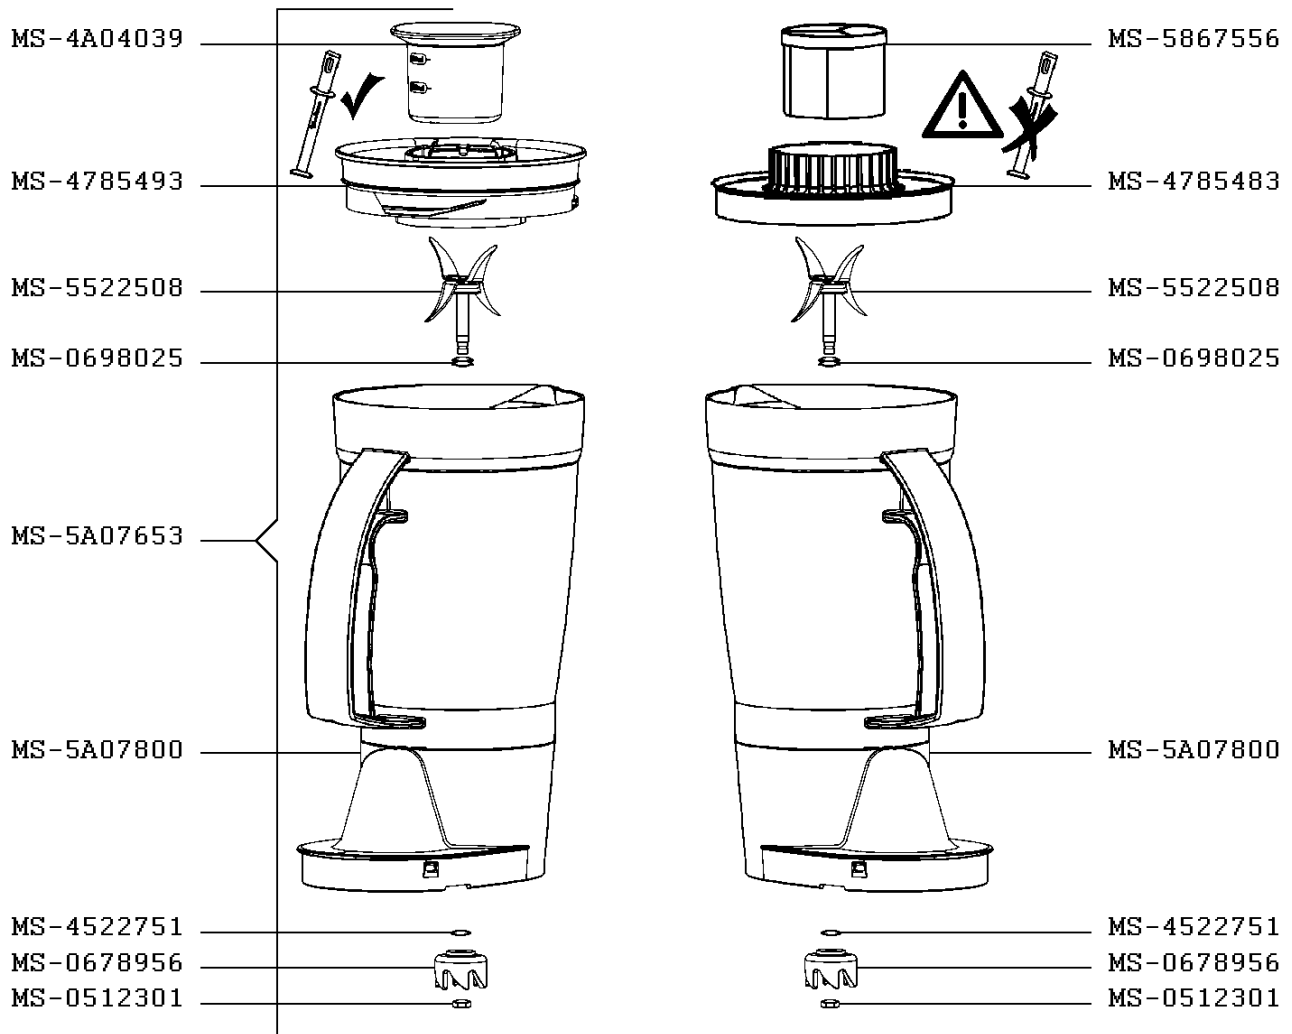

Moulinex

FOOD PROCESSOR MASTERCHEF 5000

FP513HB1/700
2L

CREATION
EDIT

4/30/2009
1/29/2018

PAGE
1/3

COUNTRY
BE

FAMILY
III