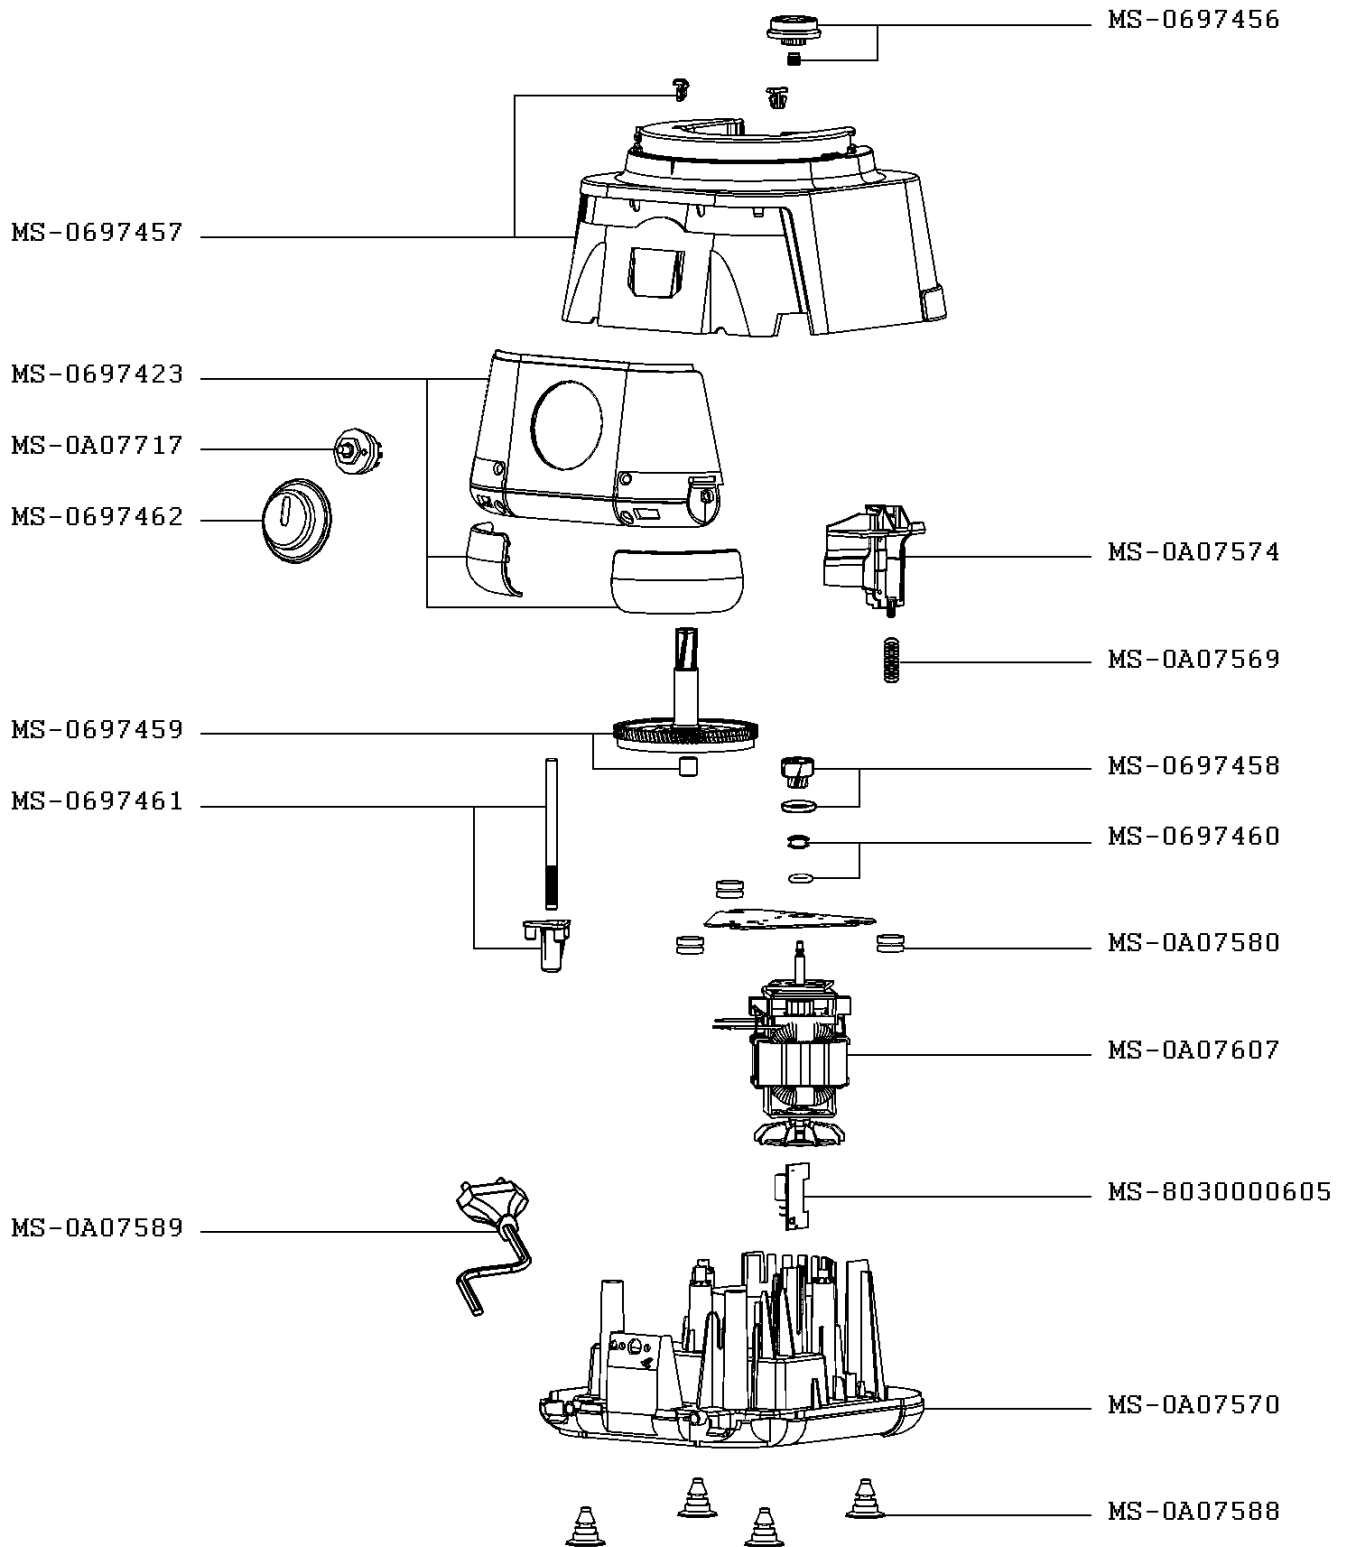

# FOOD PROCESSOR MASTERCHEF 5000

FP513HB1/700  
2L

CREATION  
EDIT

4/30/2009  
1/29/2018

PAGE  
2/3

COUNTRY  
BE

FAMILY  
III

Moulinex

# FOOD PROCESSOR MASTERCHEF 5000

FP513HB1/700  
2L

CREATION	4/30/2009	PAGE	COUNTRY	FAMILY
EDIT	1/29/2018	3/3	BE	III