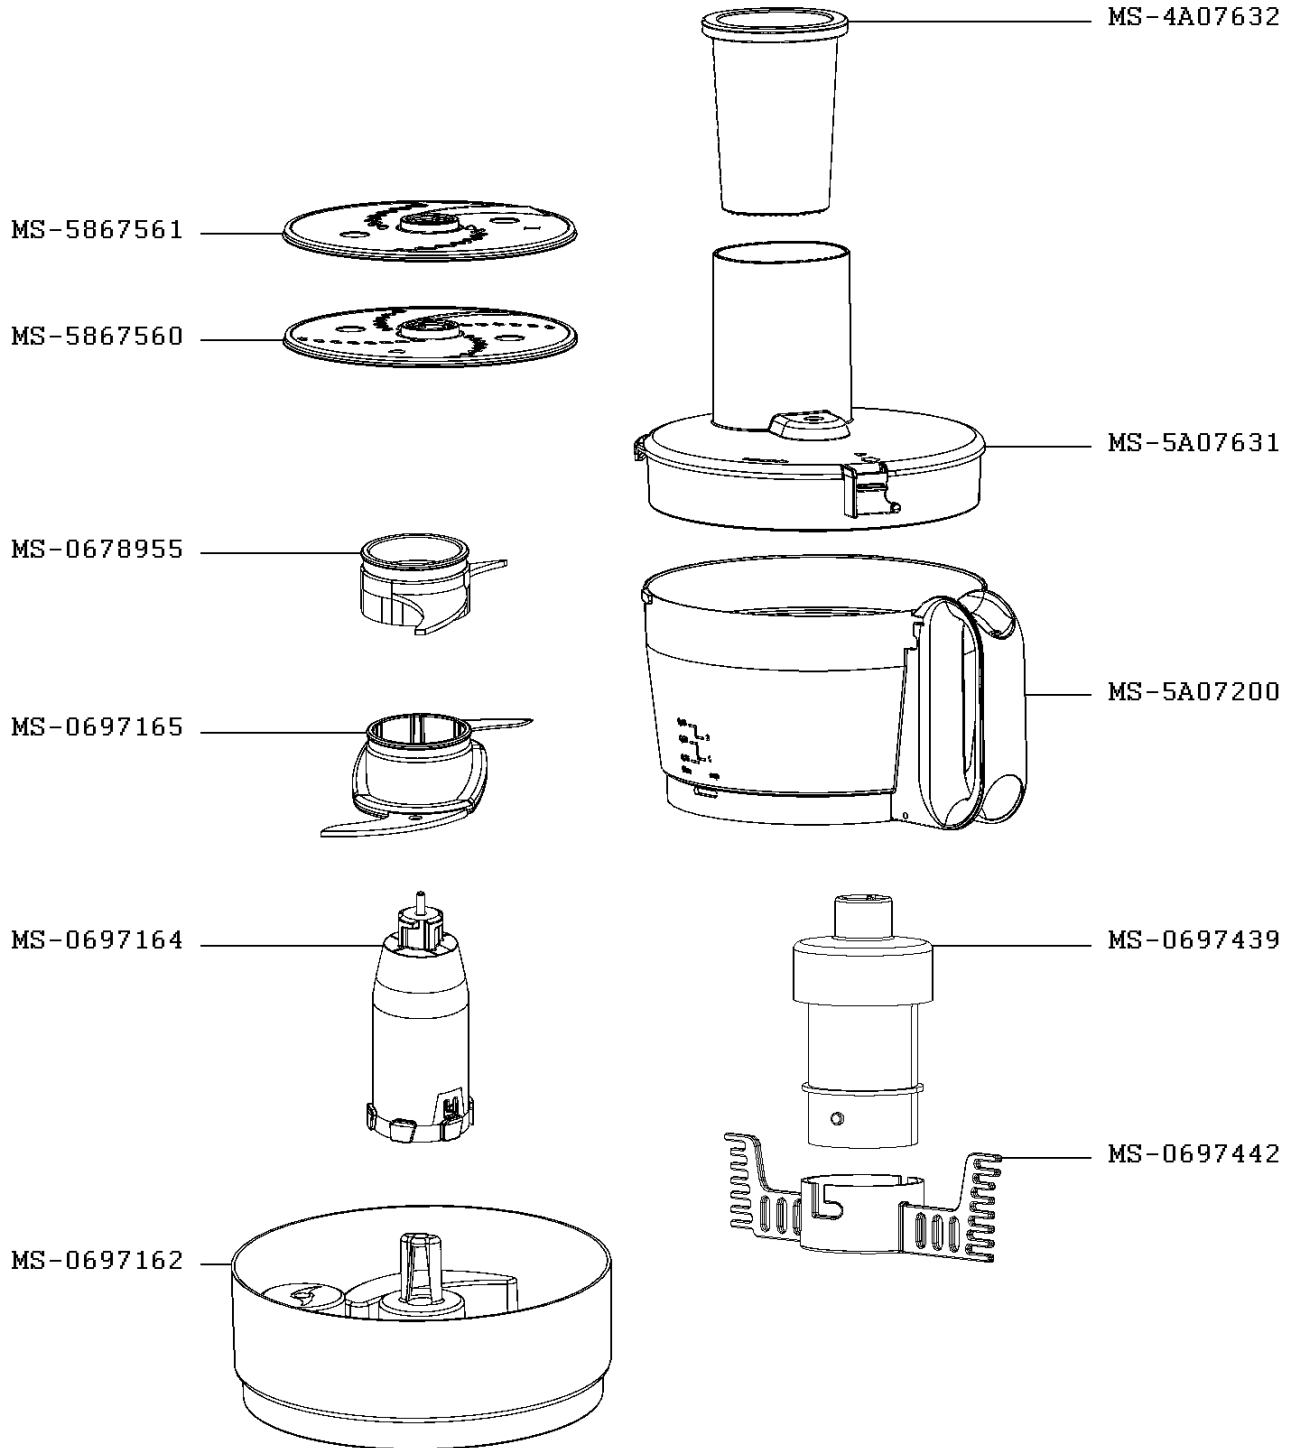

Moulinex

FOOD PROCESSOR MASTERCHEF 5000

FP517DB1/700
2L

CREATION
EDIT

4/30/2009
1/29/2018

PAGE
1/3

COUNTRY
BA

FAMILY
III

Moulinex

FOOD PROCESSOR MASTERCHEF 5000

FP517DB1/700
2L

CREATION	4/30/2009	PAGE	COUNTRY	FAMILY
EDIT	1/29/2018	2/3	BA	III

Moulinex

FOOD PROCESSOR MASTERCHEF 5000

FP517DB1/700
2L

CREATION	4/30/2009	PAGE	COUNTRY	FAMILY
EDIT	1/29/2018	3/3	BA	III