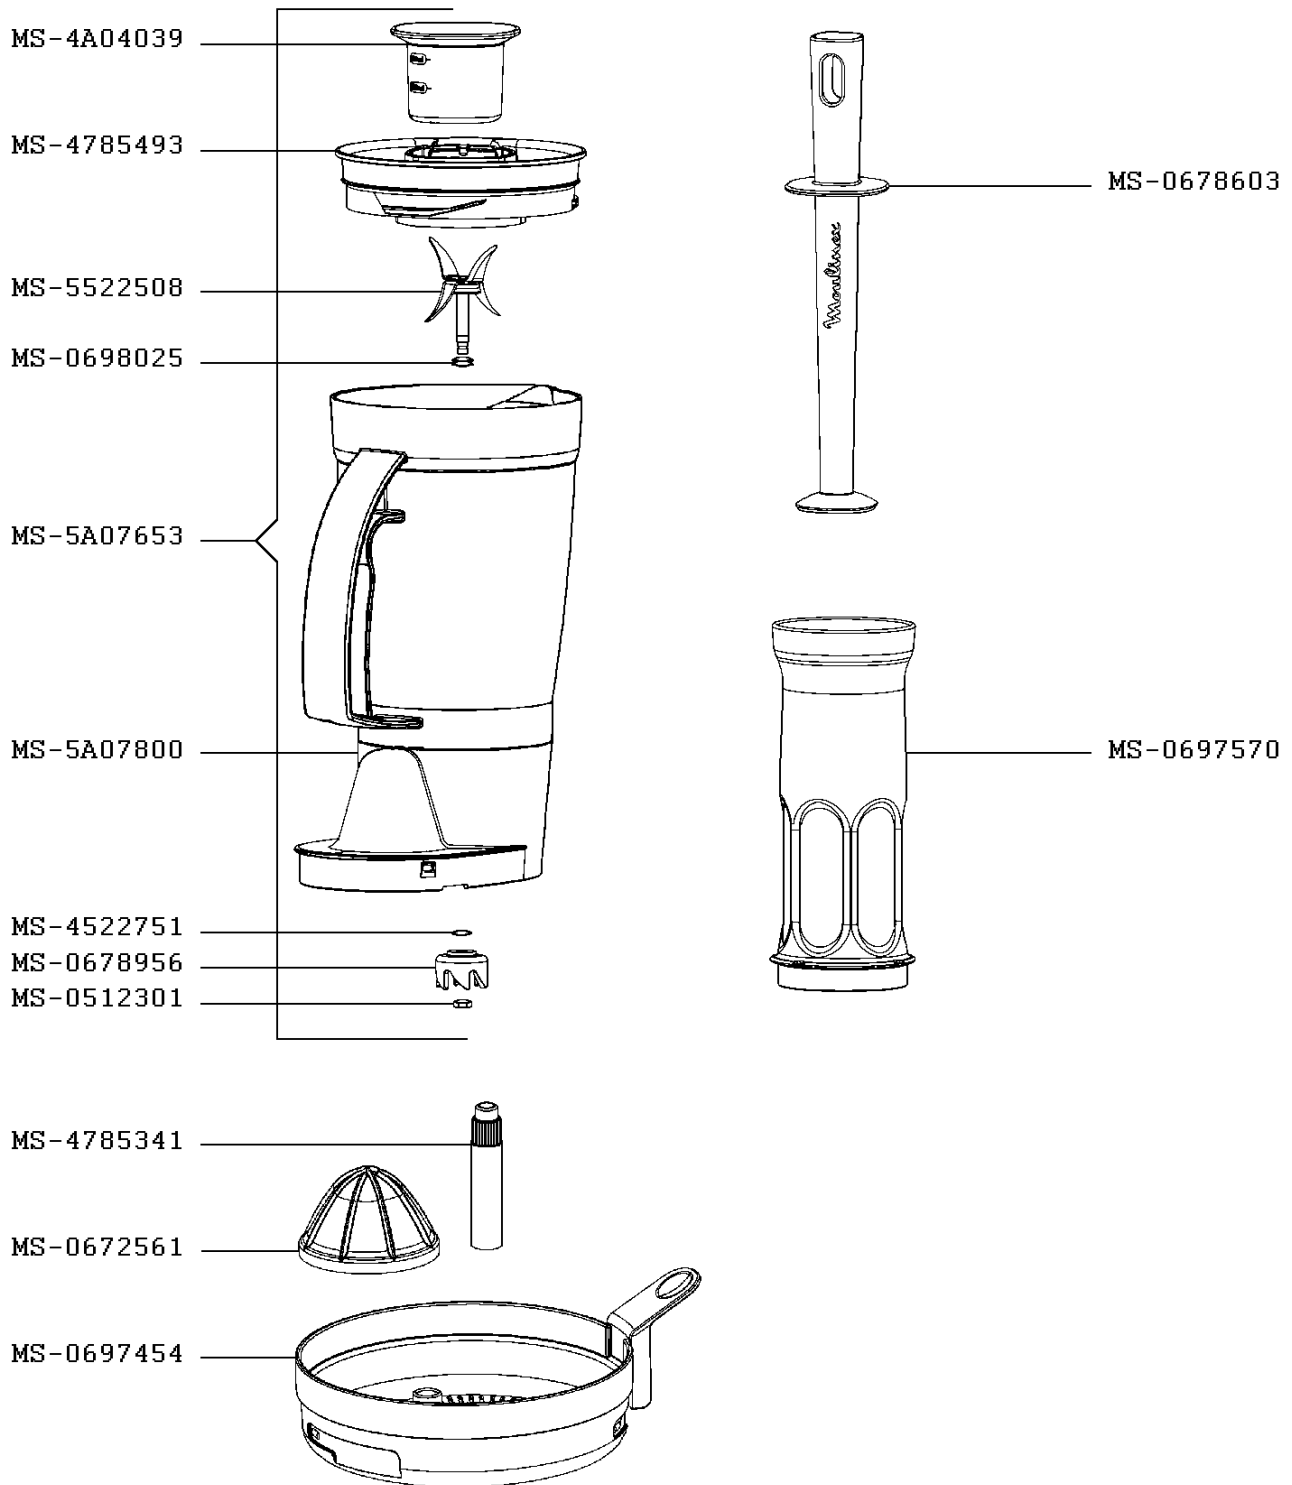

Moulinex

FOOD PROCESSOR MASTERCHEF 5000

FP517DB1/700
2L

CREATION
EDIT

4/30/2009
1/29/2018

PAGE
1/3

COUNTRY
BA

FAMILY
III

Moulinex

FOOD PROCESSOR MASTERCHEF 5000

FP517DB1/700
2L

CREATION	4/30/2009	PAGE	COUNTRY	FAMILY
EDIT	1/29/2018	2/3	BA	III

Moulinex

FOOD PROCESSOR MASTERCHEF 5000

FP517DB1/700
2L

CREATION	4/30/2009	PAGE	COUNTRY	FAMILY
EDIT	1/29/2018	3/3	BA	III