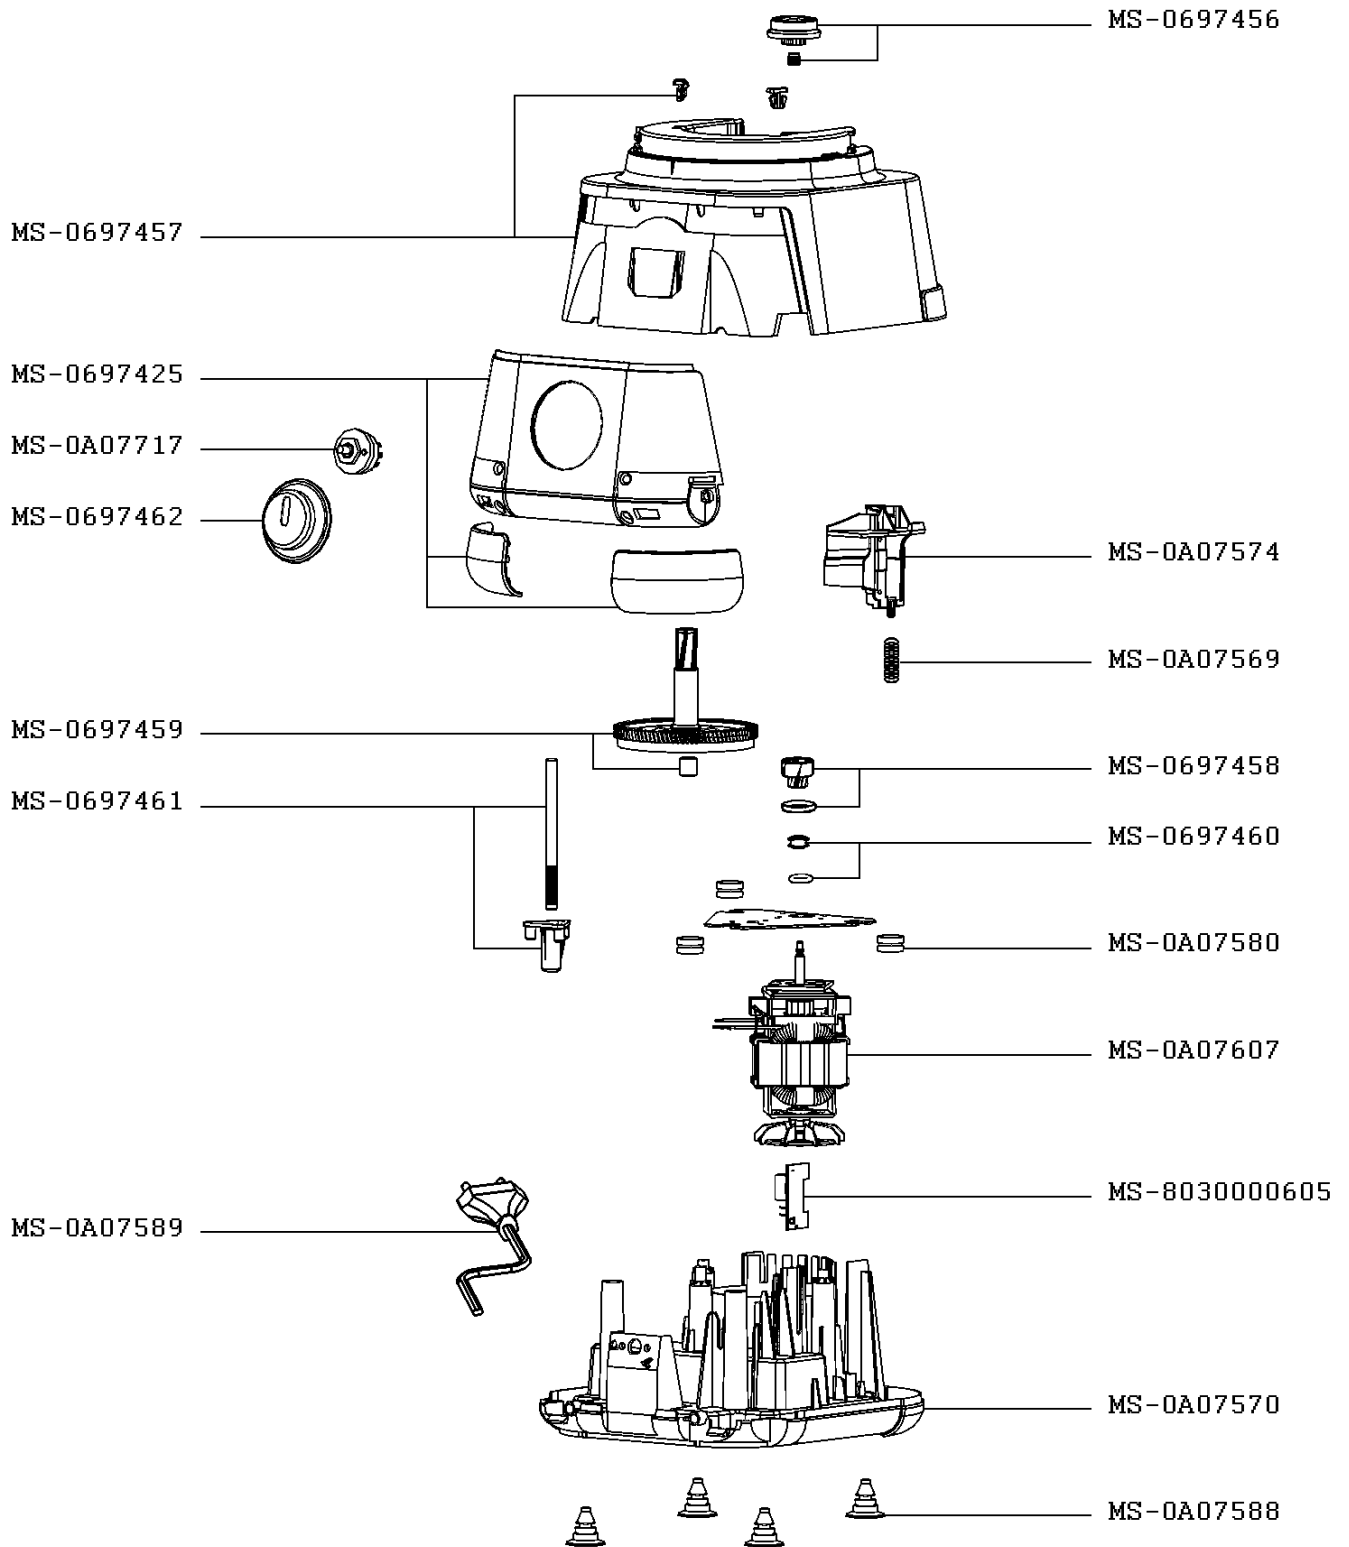

Moulinex

FOOD PROCESSOR MASTERCHEF 5000

FP517DB1/700
2L

CREATION
EDIT

4/30/2009
1/29/2018

PAGE
1/3

COUNTRY
BA

FAMILY
III

Moulinex

FOOD PROCESSOR MASTERCHEF 5000

FP517DB1/700
2L

CREATION	4/30/2009	PAGE	COUNTRY	FAMILY
EDIT	1/29/2018	2/3	BA	III

Moulinex

FOOD PROCESSOR MASTERCHEF 5000

FP517DB1/700
2L

CREATION	4/30/2009	PAGE	COUNTRY	FAMILY
EDIT	1/29/2018	3/3	BA	III