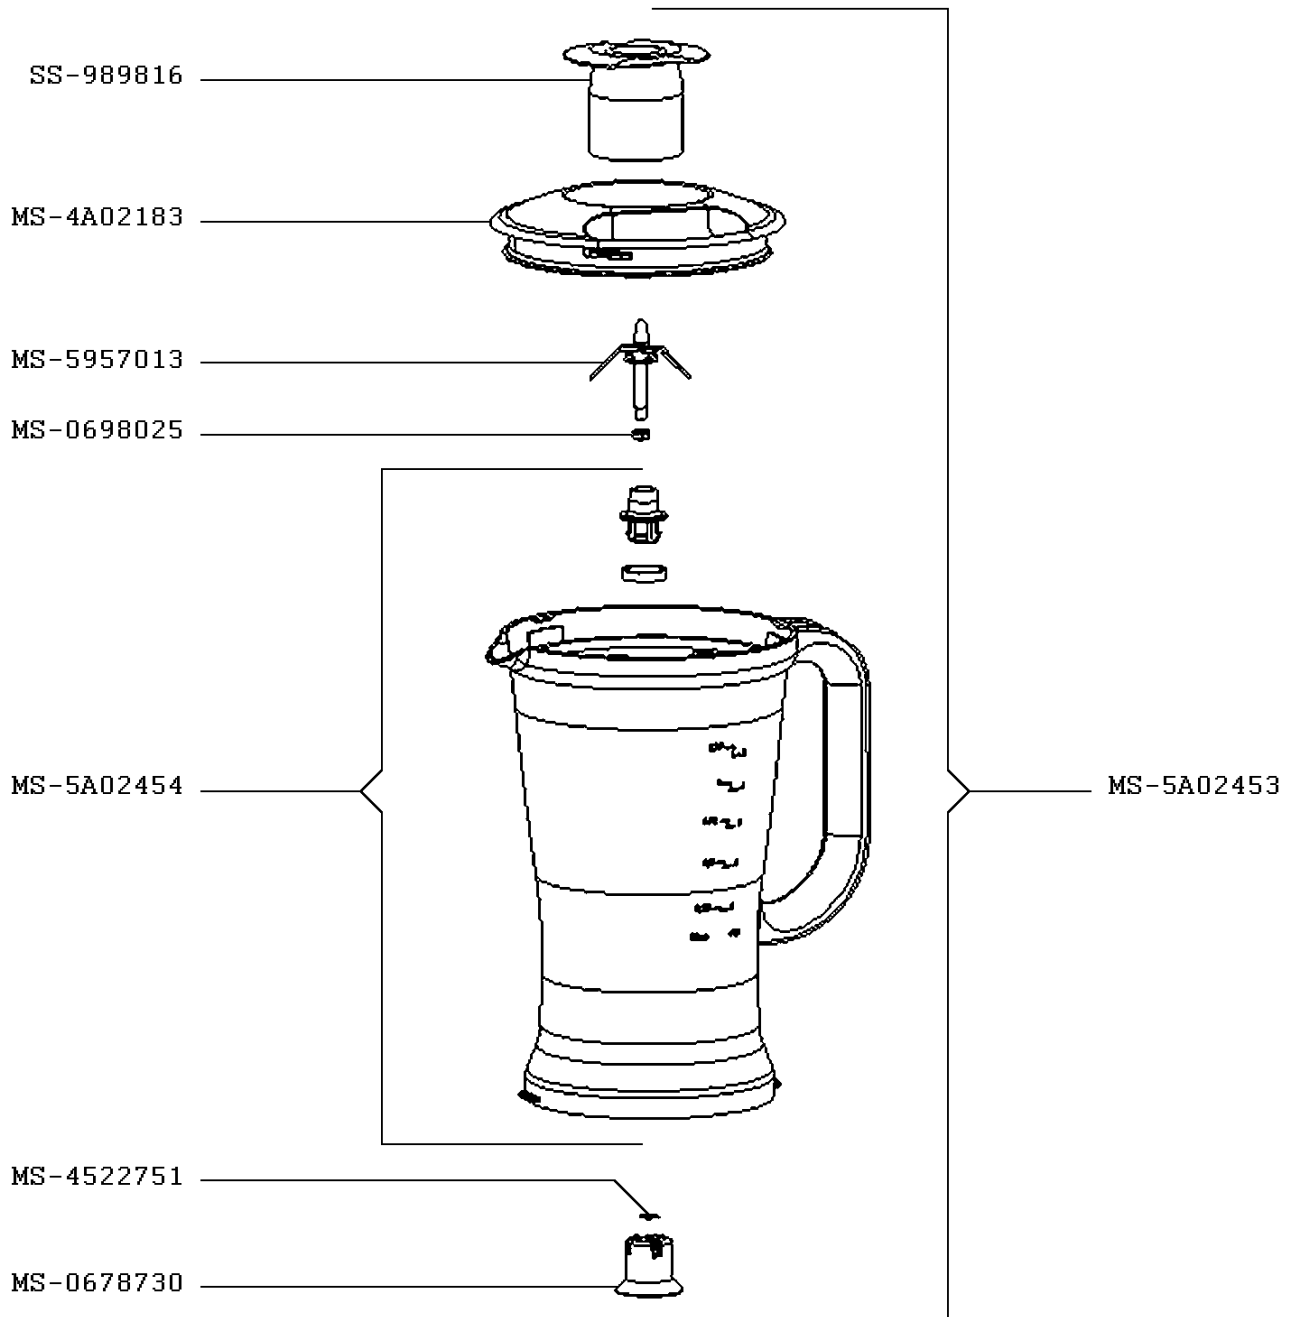

# FOOD PROCESSOR MASTERCHEF 8000

FP654125/700  
850W

CREATION  
EDIT

8/30/2013  
3/3/2015

PAGE  
1/3

COUNTRY  
AF

FAMILY  
III

Moulinex