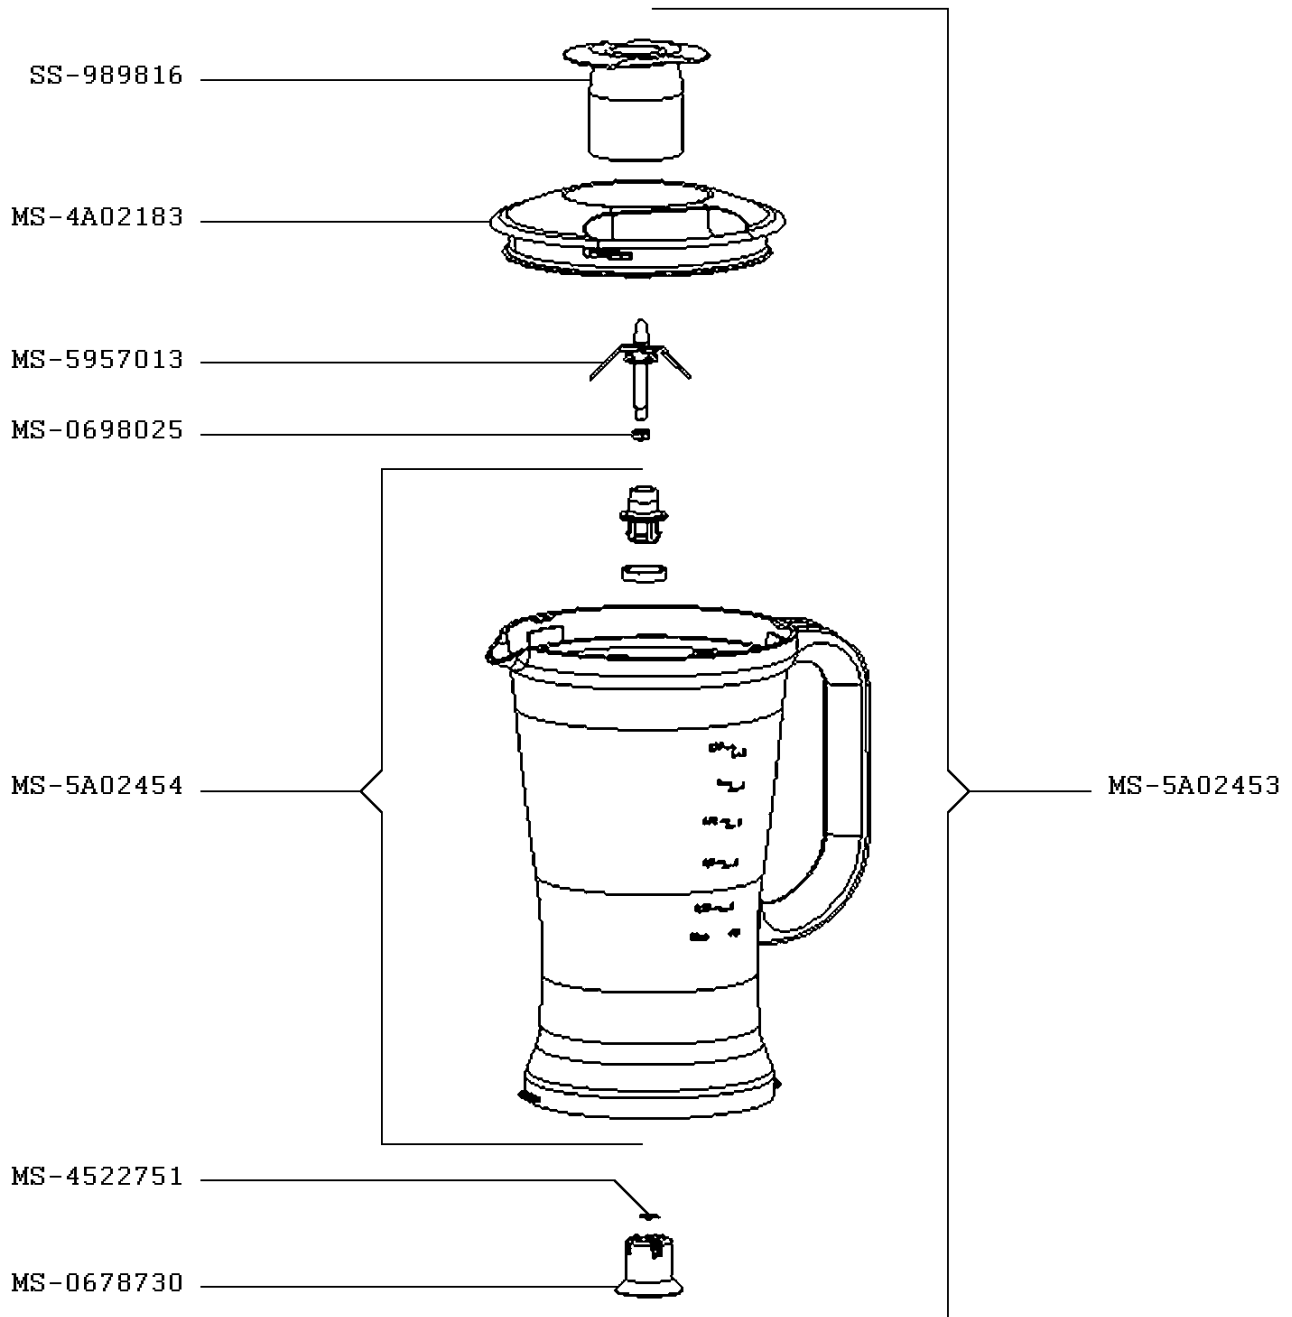

Moulinex

FOOD PROCESSOR MASTERCHEF 8000

FP655DBE/700

CREATION
EDIT

5/27/2008
2/23/2009

PAGE
3/5

COUNTRY
AE

FAMILY
III