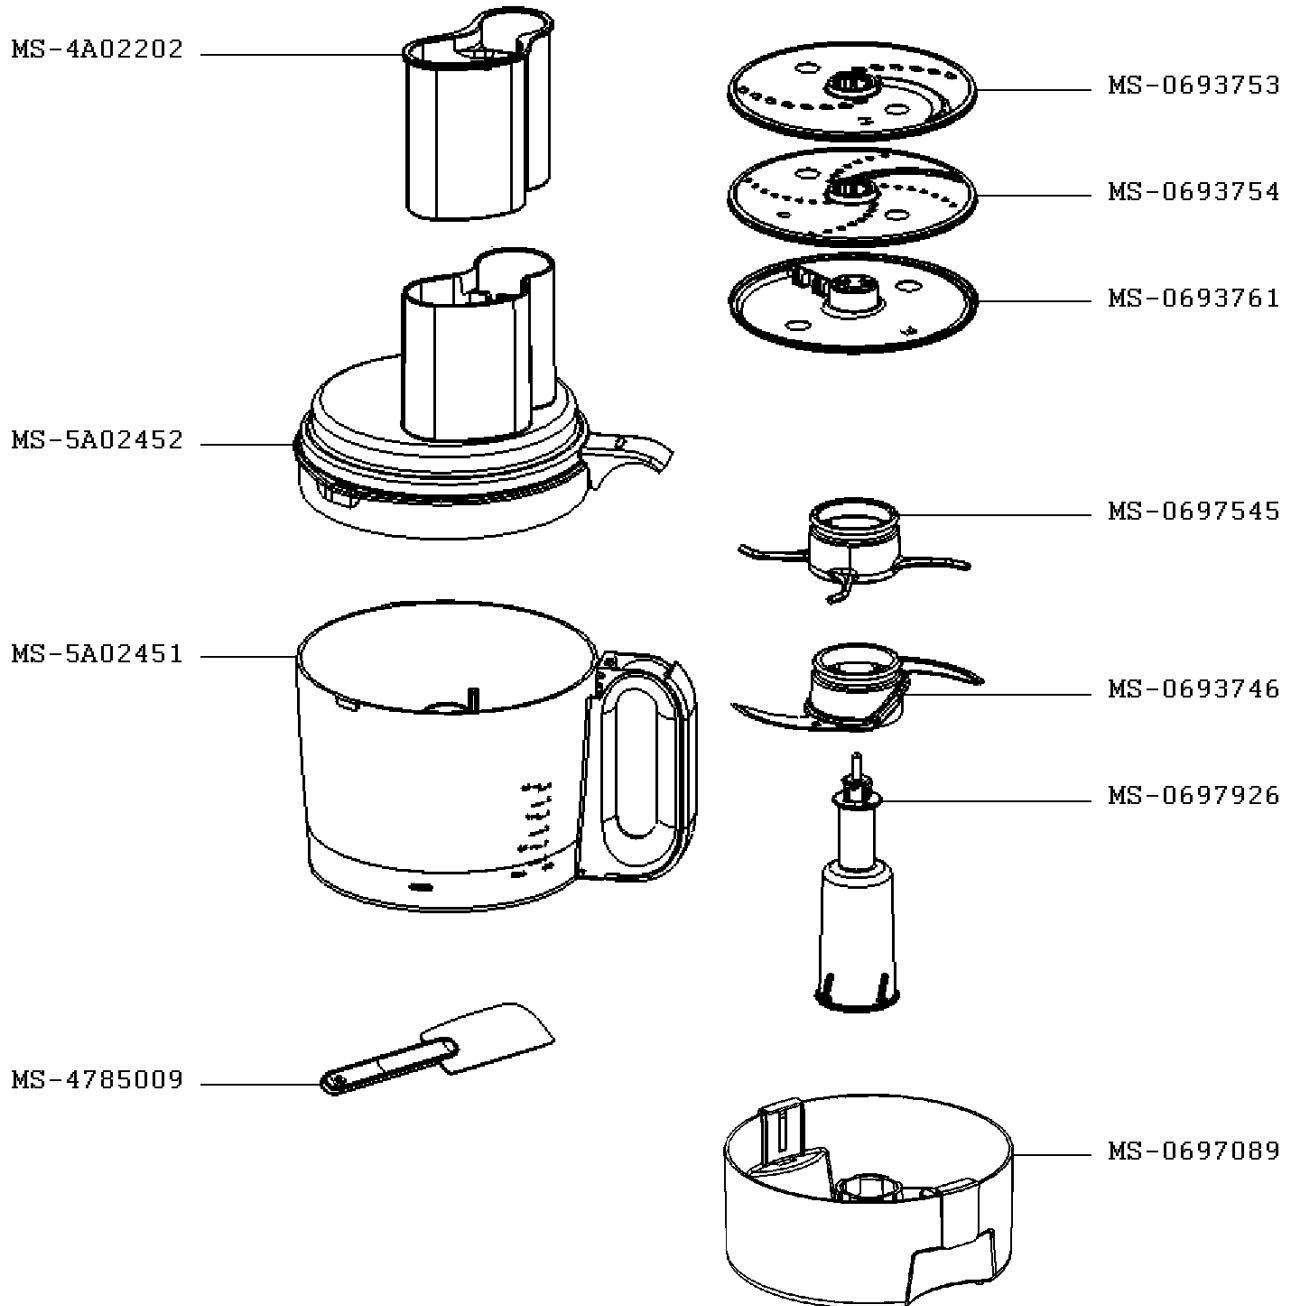

Moulinex

FOOD PROCESSOR MASTERCHEF 8000

FP655DBE/700

CREATION

5/27/2008

PAGE

COUNTRY

FAMILY

EDIT

2/23/2009

4/5

AE

III