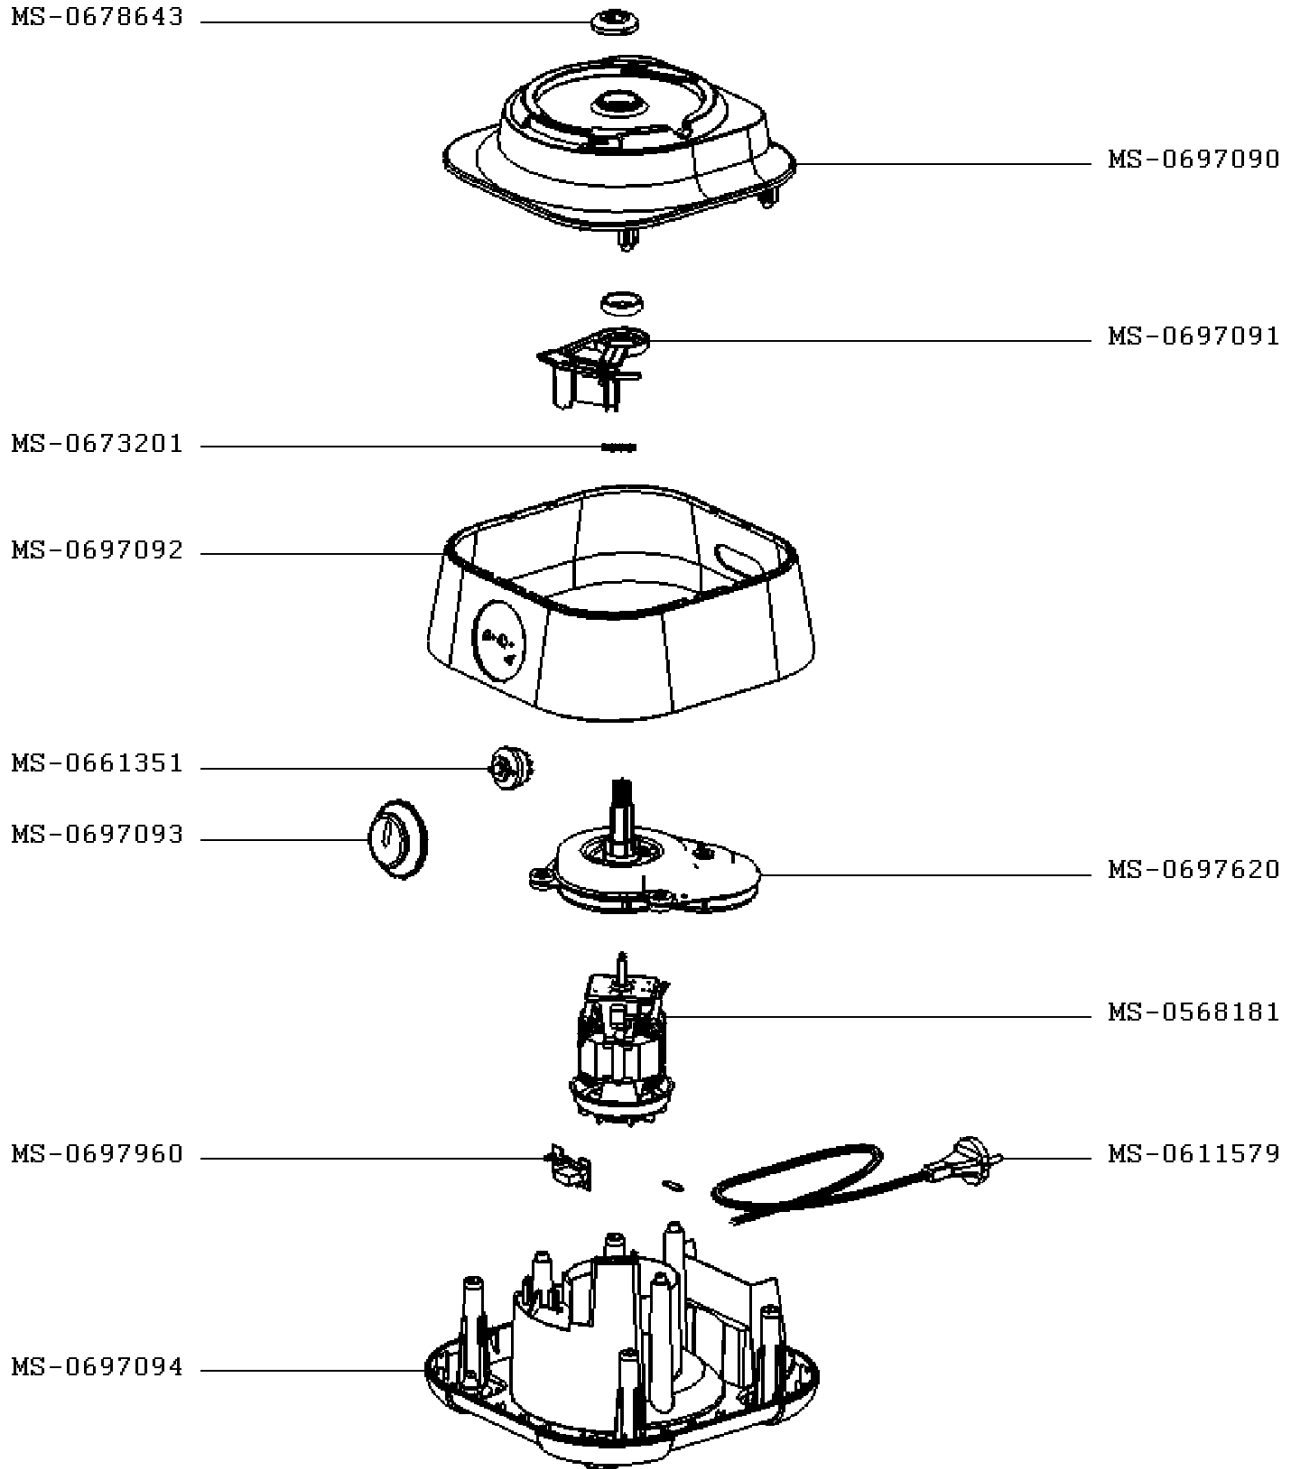

Moulinex

FOOD PROCESSOR MASTERCHEF 8000

FP655DBE/700

CREATION
EDIT

5/27/2008
2/23/2009

PAGE
5/5

COUNTRY
AE

FAMILY
III