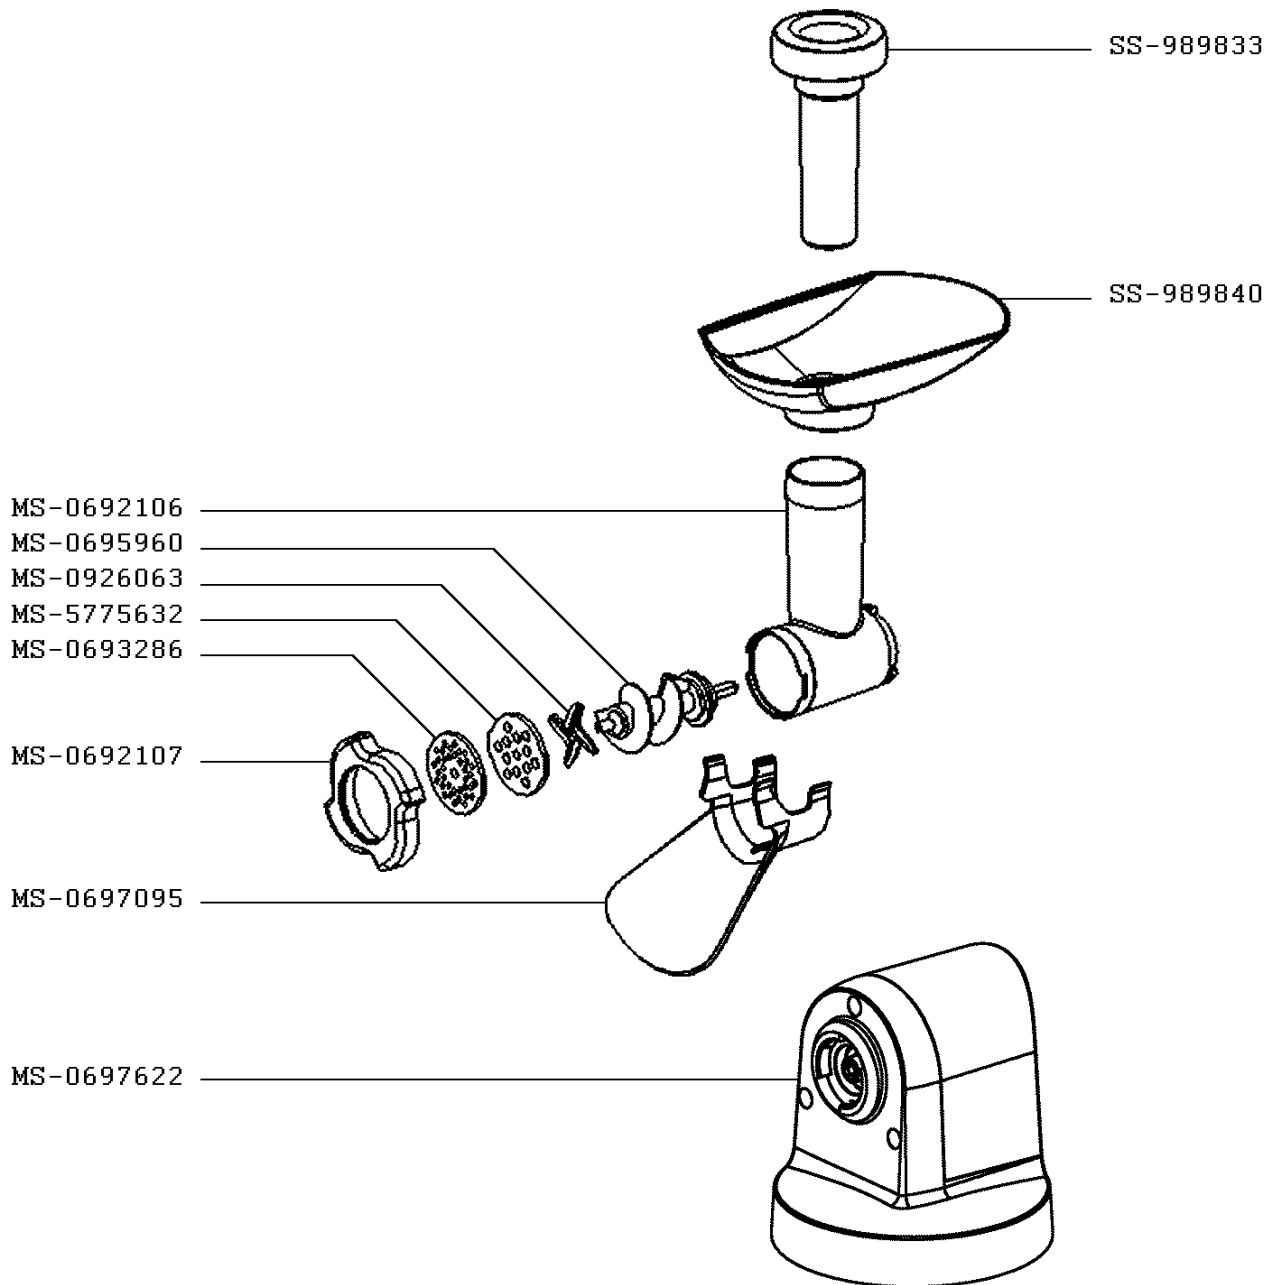

Moulinex

FOOD PROCESSOR MASTERCHEF 8000

FP655DBE/700

CREATION	5/27/2008	PAGE	COUNTRY	FAMILY
EDIT	2/23/2009	1/5	AE	III

Moulinex

FOOD PROCESSOR MASTERCHEF 8000

FP655DBE/700

CREATION