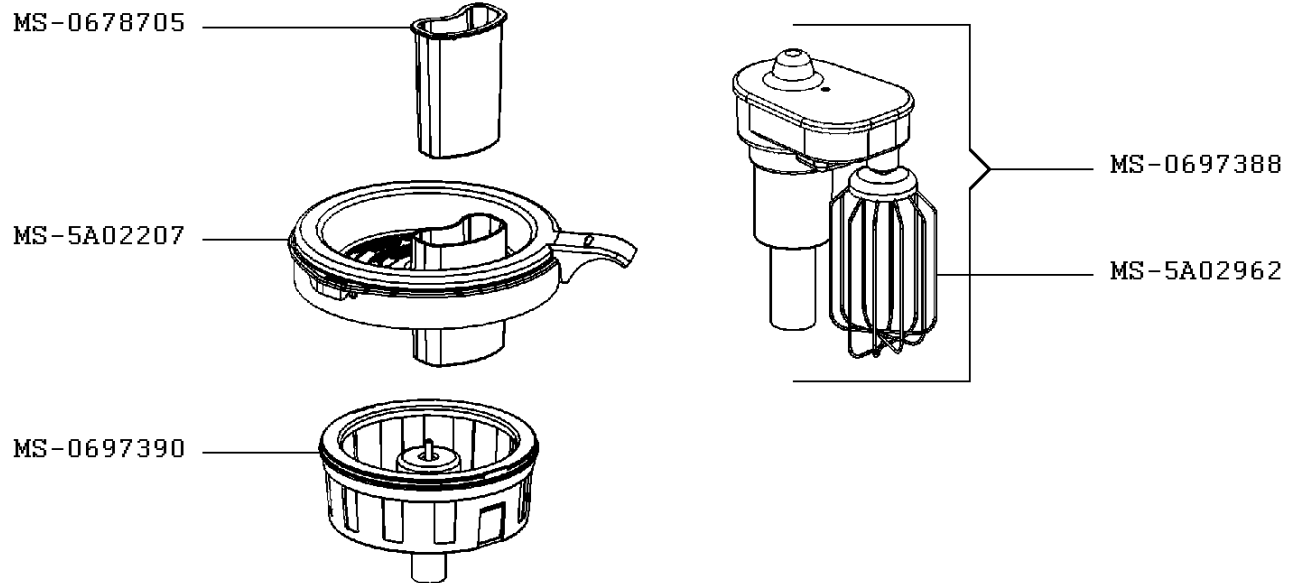

Moulinex

FOOD PROCESSOR MASTERCHEF 8000

FP655DBE/700

CREATION	5/27/2008	PAGE	COUNTRY	FAMILY
EDIT	2/23/2009	1/5	AE	III

Moulinex

FOOD PROCESSOR MASTERCHEF 8000

FP655DBE/700

CREATION