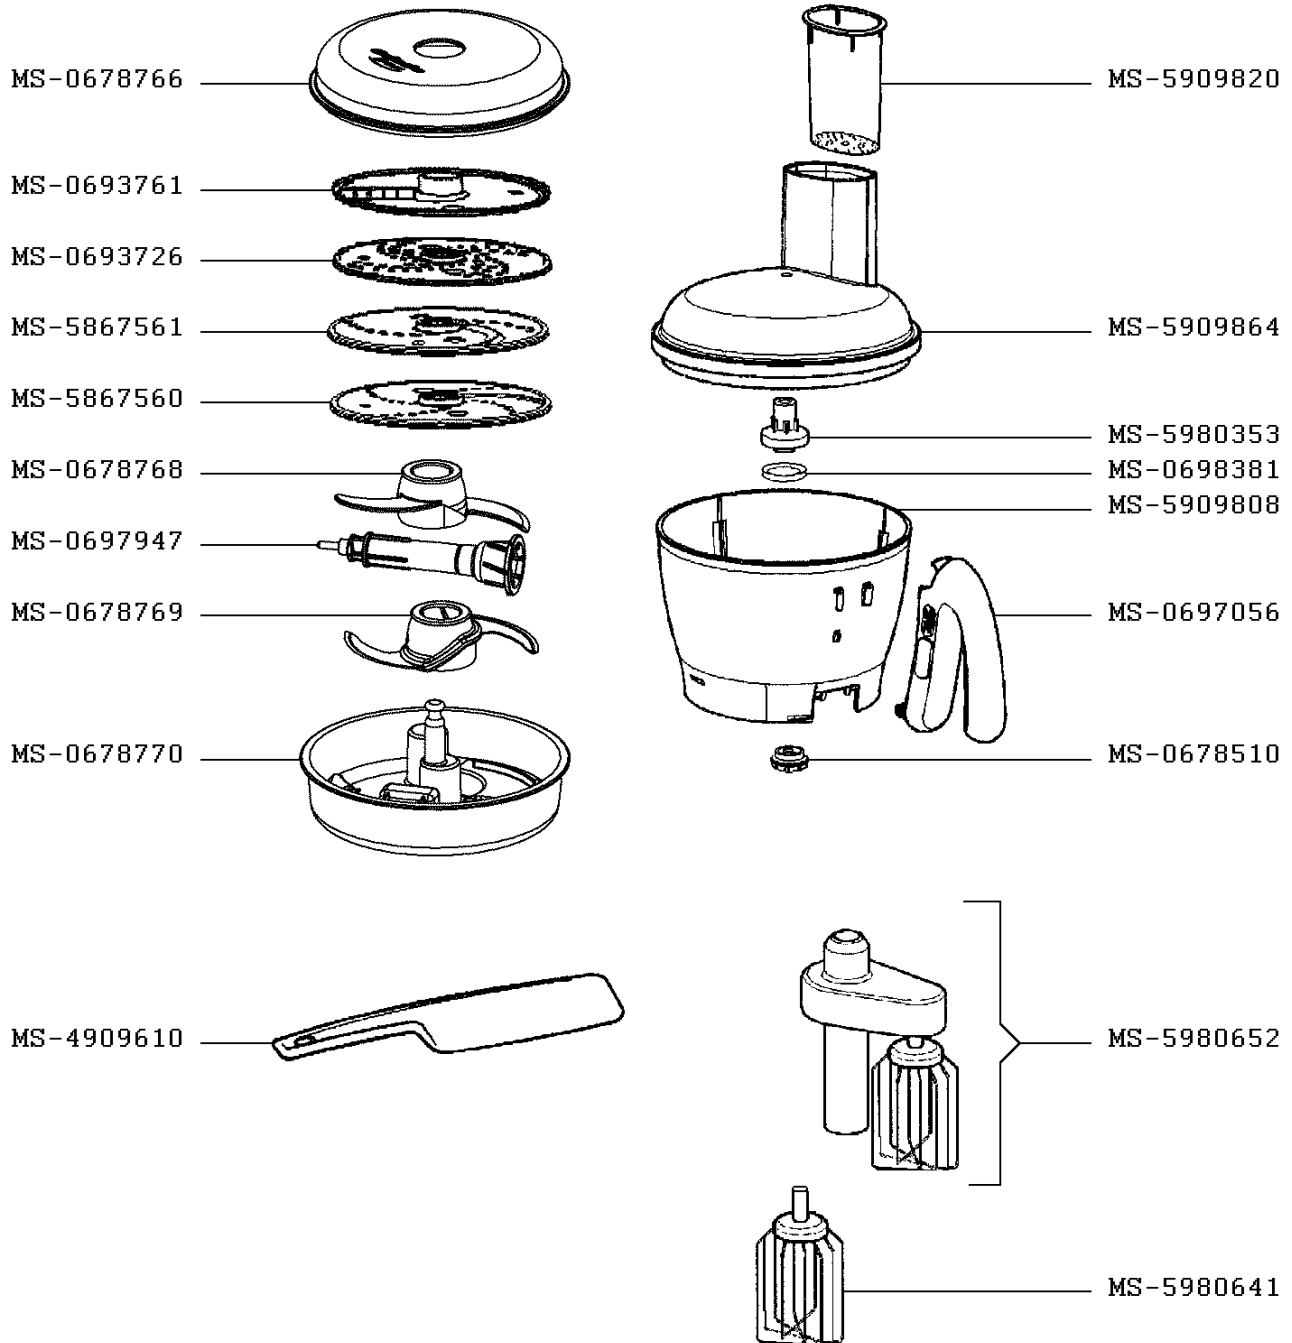

Moulinex

FOOD PROCESSOR ODACIO 3

FP7371BA/700

CREATION
EDIT

12/7/2010
5/2/2018

PAGE
5/5

COUNTRY
AE

FAMILY
III