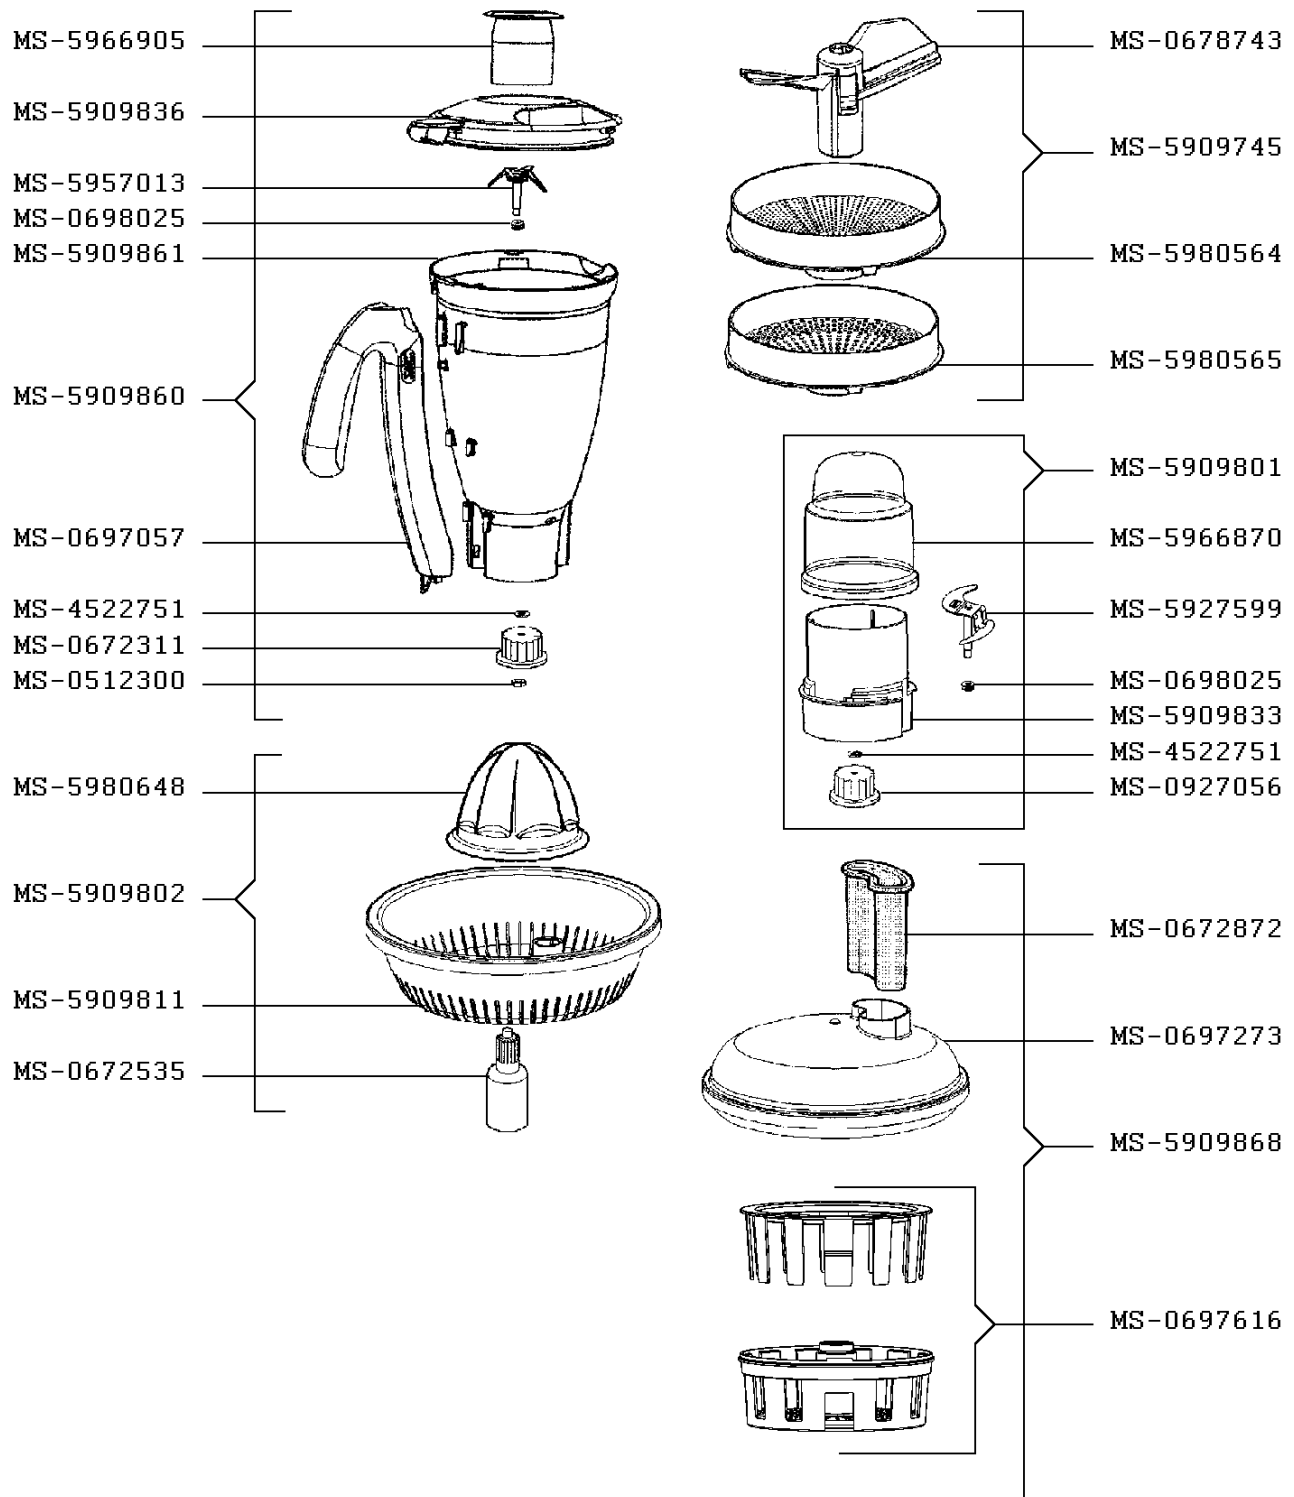

Moulinex

FOOD PROCESSOR ODACIO 3

FP7371BA/700

CREATION
EDIT

12/7/2010
5/2/2018

PAGE
4/5

COUNTRY
AE

FAMILY
III