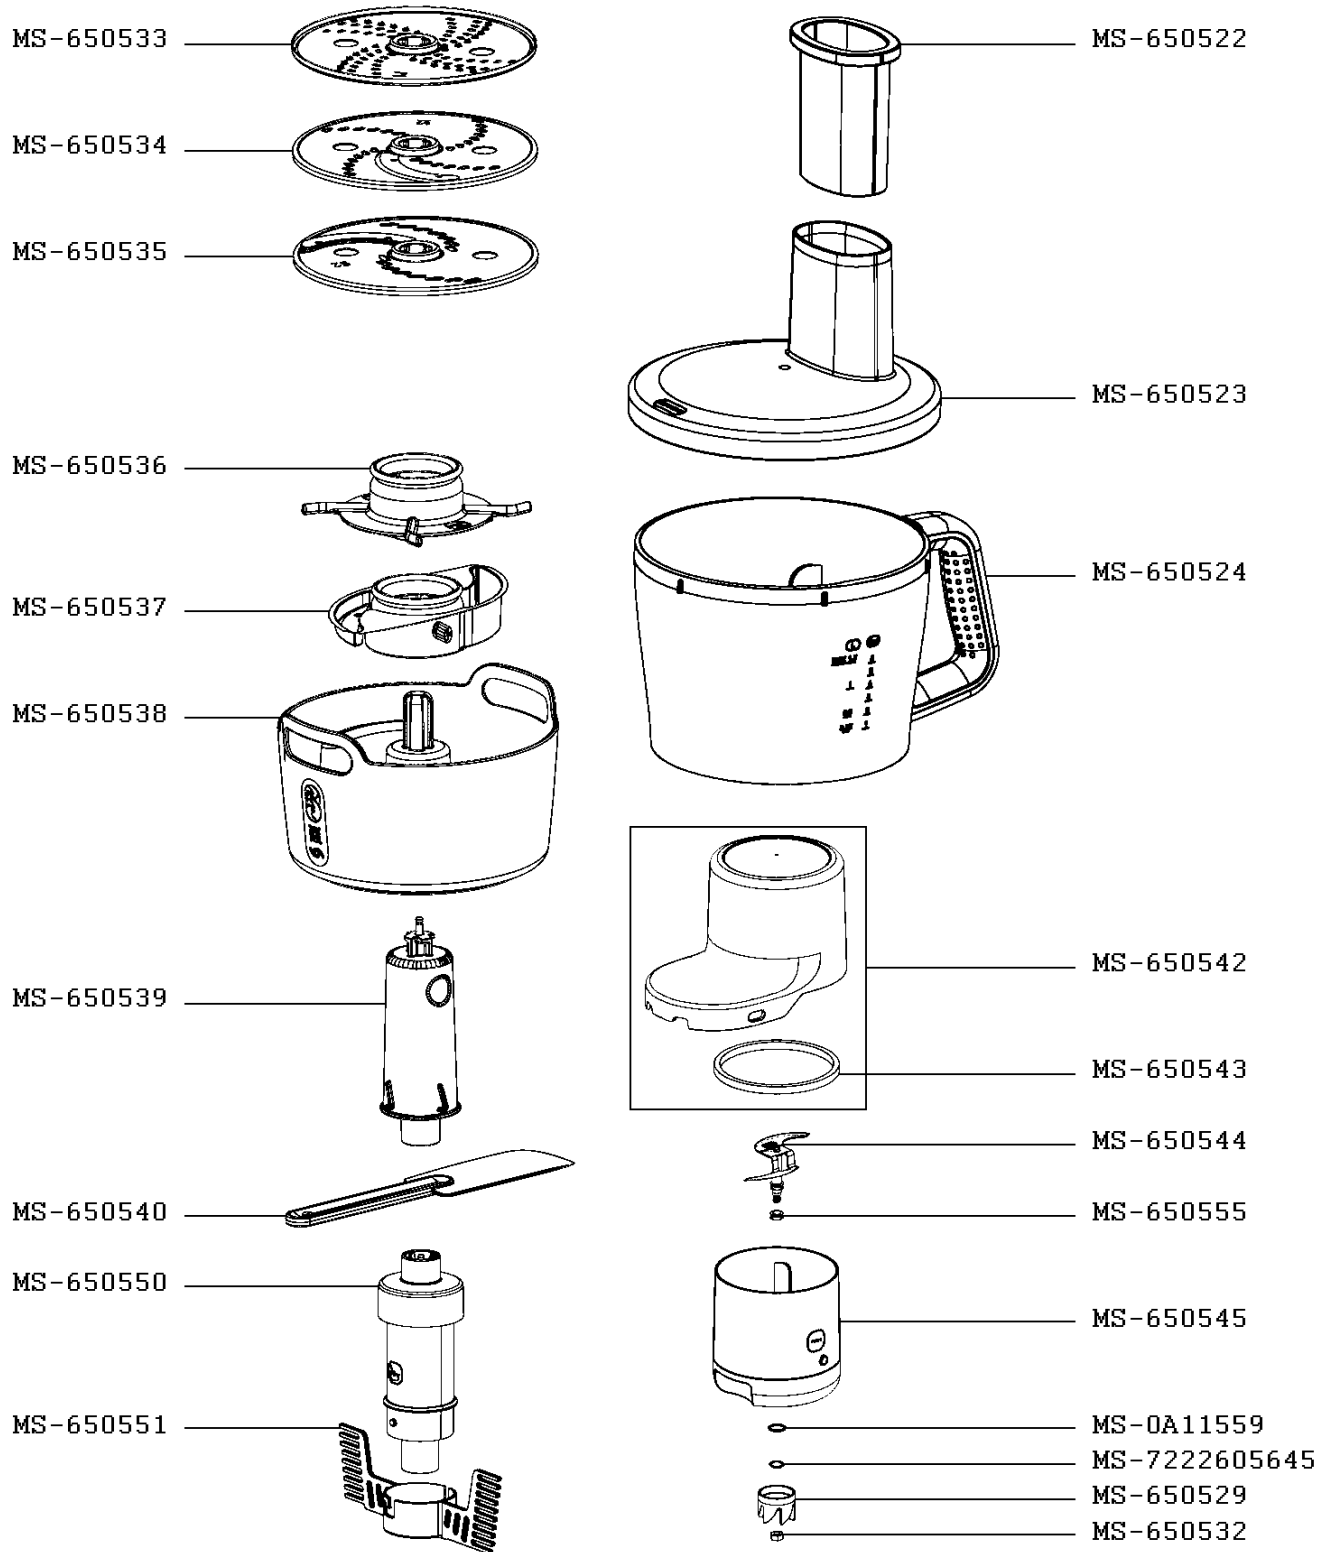

Moulinex

FOOD PROCESSOR DOUBLE FORCE

FP824H27/870

CREATION
EDIT

7/1/2016
9/22/2016

PAGE
2/3

COUNTRY
AE

FAMILY
III