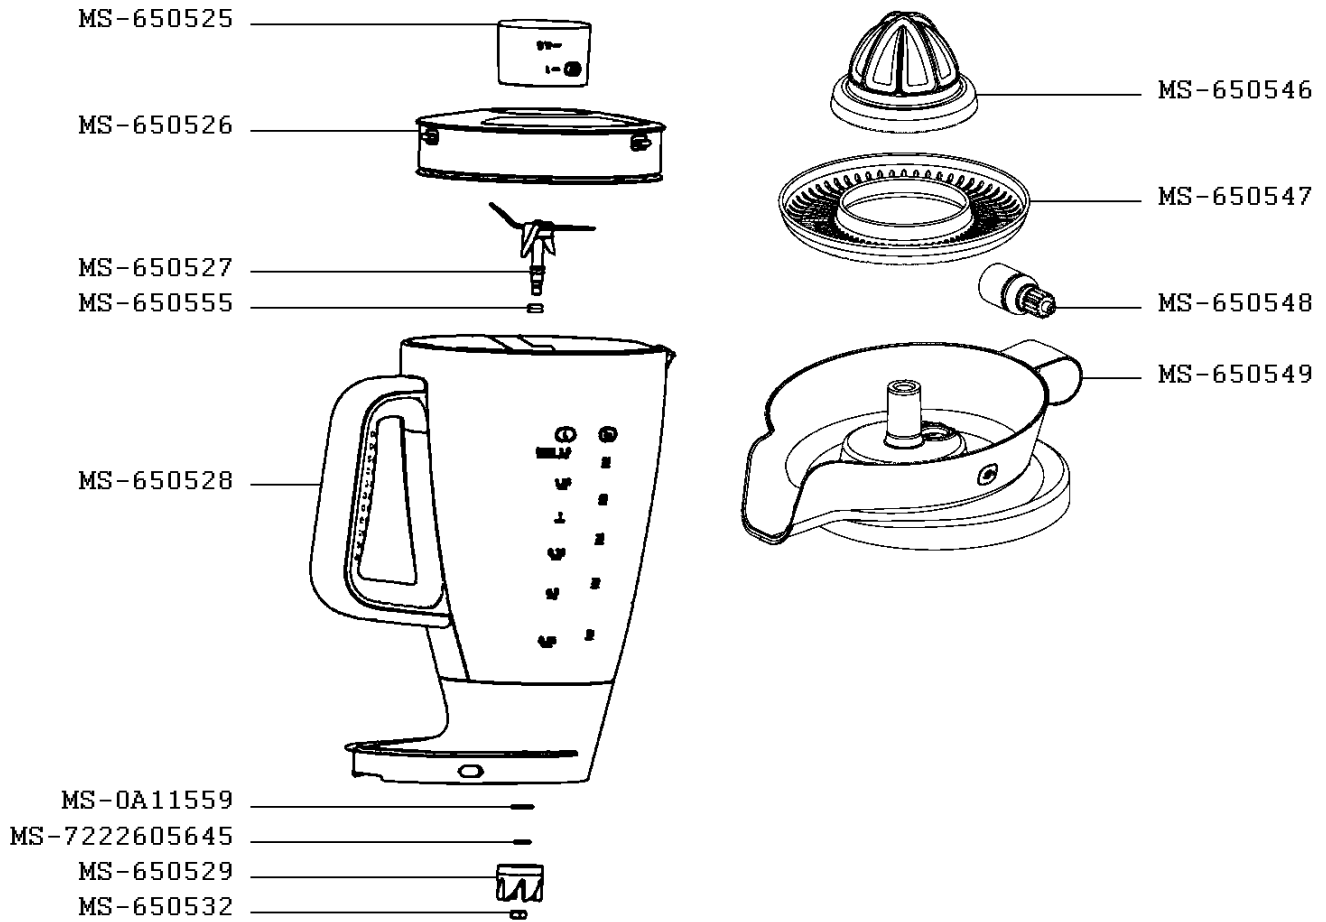

Moulinex

FOOD PROCESSOR DOUBLE FORCE

FP824H27/870

CREATION
EDIT

7/1/2016
9/22/2016

PAGE
1/3

COUNTRY
AE

FAMILY
III

Moulinex

FOOD PROCESSOR DOUBLE FORCE

FP824H27/870

CREATION
EDIT

7/1/2016
9/22/2016

PAGE
2/3

COUNTRY
AE

FAMILY
III

Moulinex

FOOD PROCESSOR DOUBLE FORCE

FP824H27/870

CREATION
EDIT

7/1/2016
9/22/2016

PAGE
3/3

COUNTRY
AE

FAMILY
III