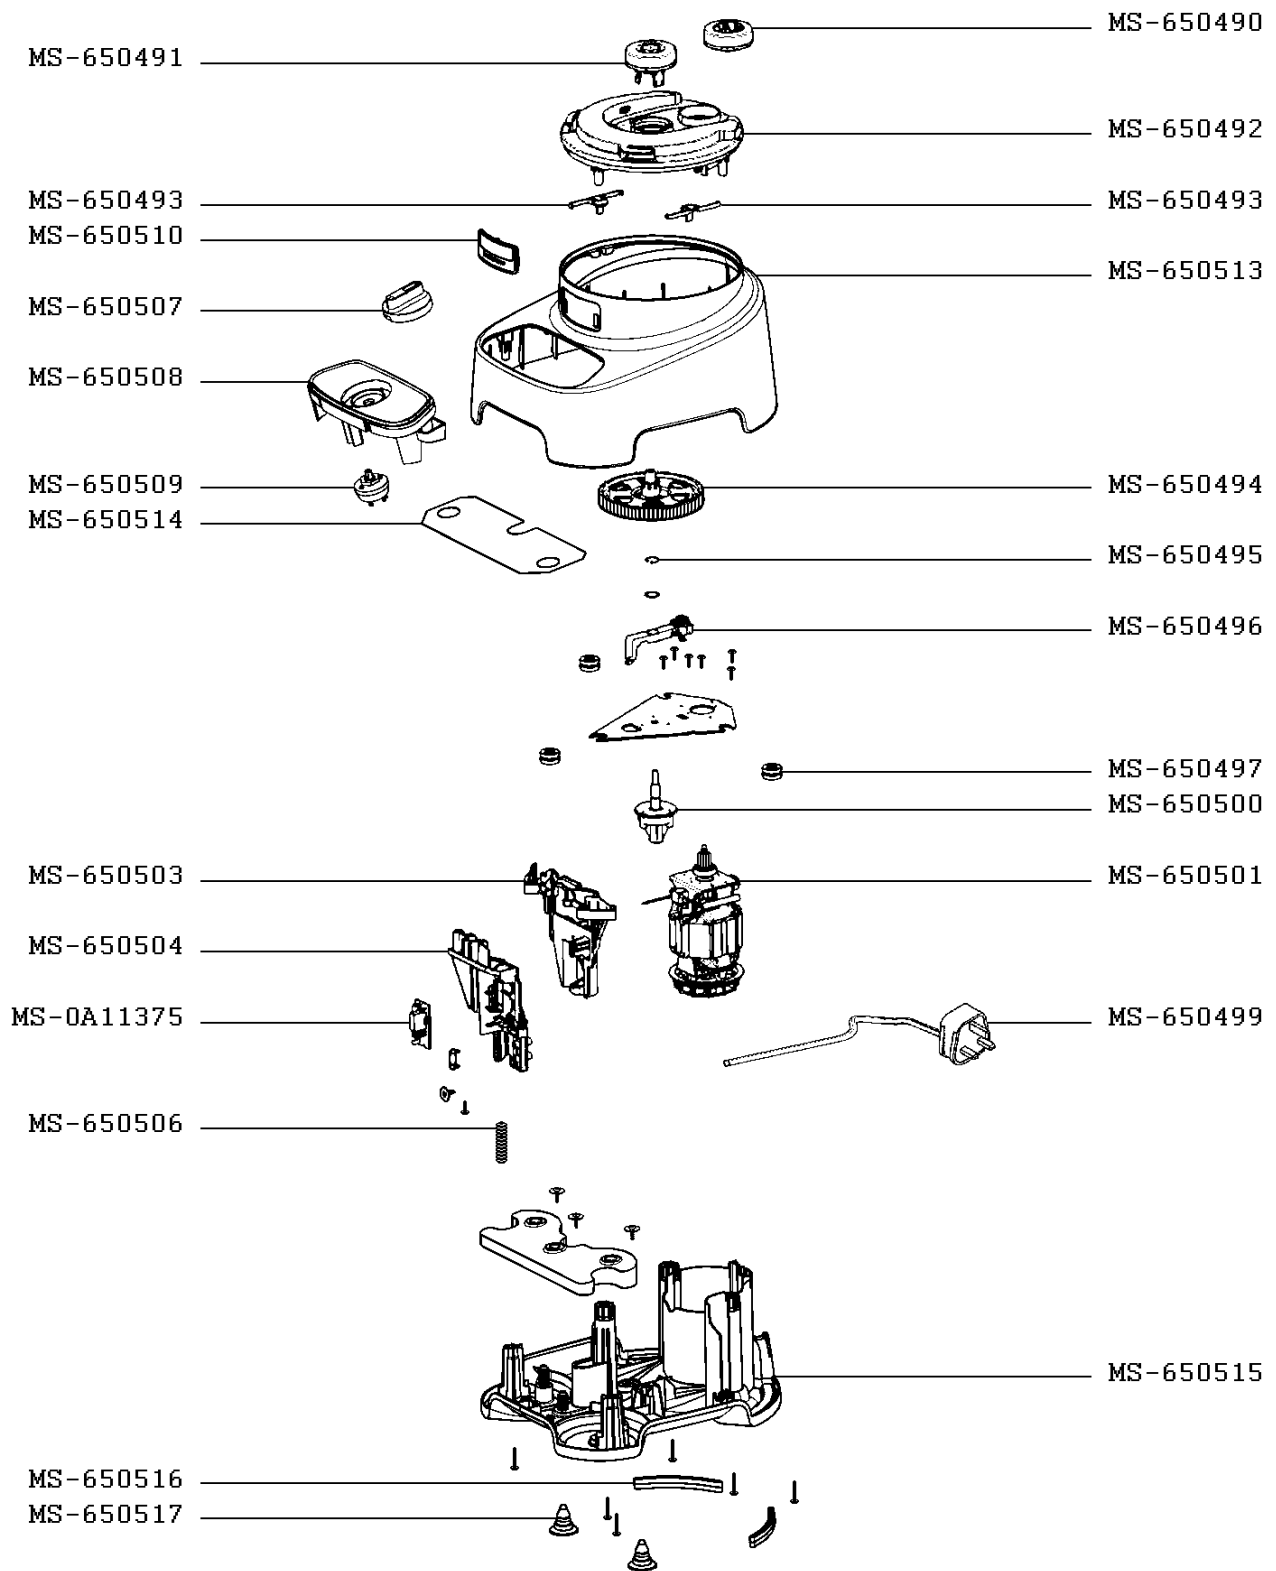

Moulinex

FOOD PROCESSOR DOUBLE FORCE

FP824H27/870

CREATION
EDIT

7/1/2016
9/22/2016

PAGE
2/3

COUNTRY
AE

FAMILY
III

Moulinex

FOOD PROCESSOR DOUBLE FORCE

FP824H27/870

CREATION
EDIT

7/1/2016
9/22/2016

PAGE
3/3

COUNTRY
AE

FAMILY
III