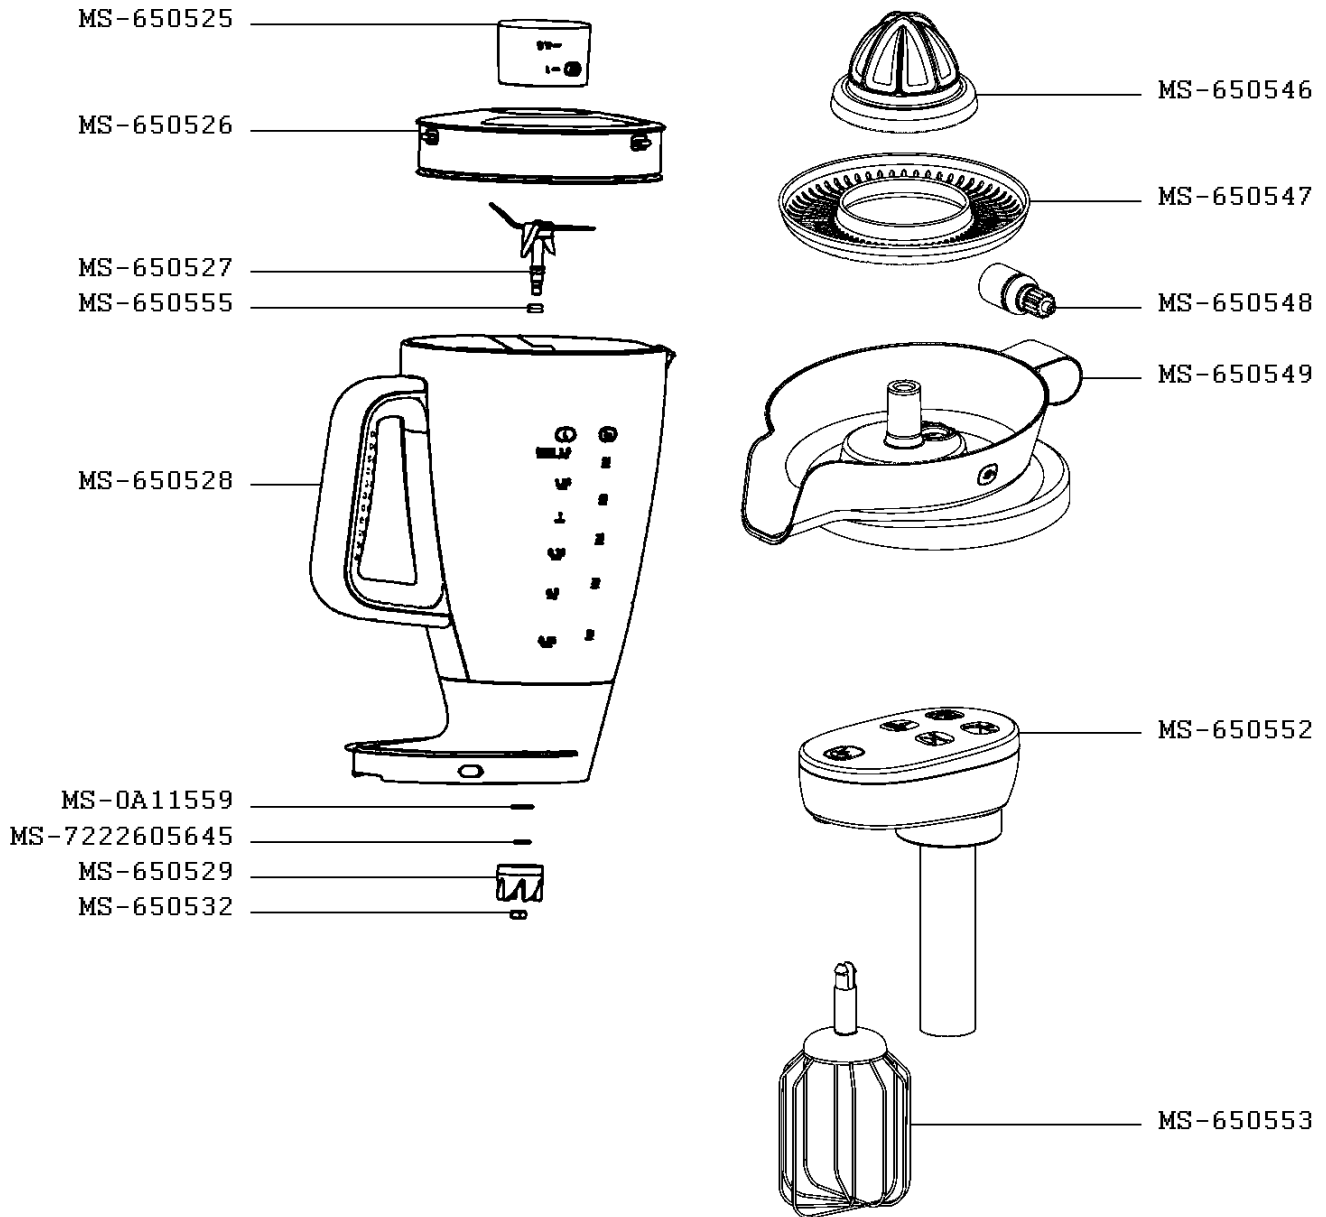

Moulinex

FOOD PROCESSOR DOUBLE FORCE

FP828H27/870

CREATION
EDIT

7/1/2016
9/22/2016

PAGE
1/3

COUNTRY
AE

FAMILY
III

Moulinex

FOOD PROCESSOR DOUBLE FORCE

FP828H27/870

CREATION
EDIT

7/1/2016
9/22/2016

PAGE
2/3

COUNTRY
AE

FAMILY
III

Moulinex

FOOD PROCESSOR DOUBLE FORCE

FP828H27/870

CREATION
EDIT

7/1/2016
9/22/2016

PAGE
3/3

COUNTRY
AE

FAMILY
III