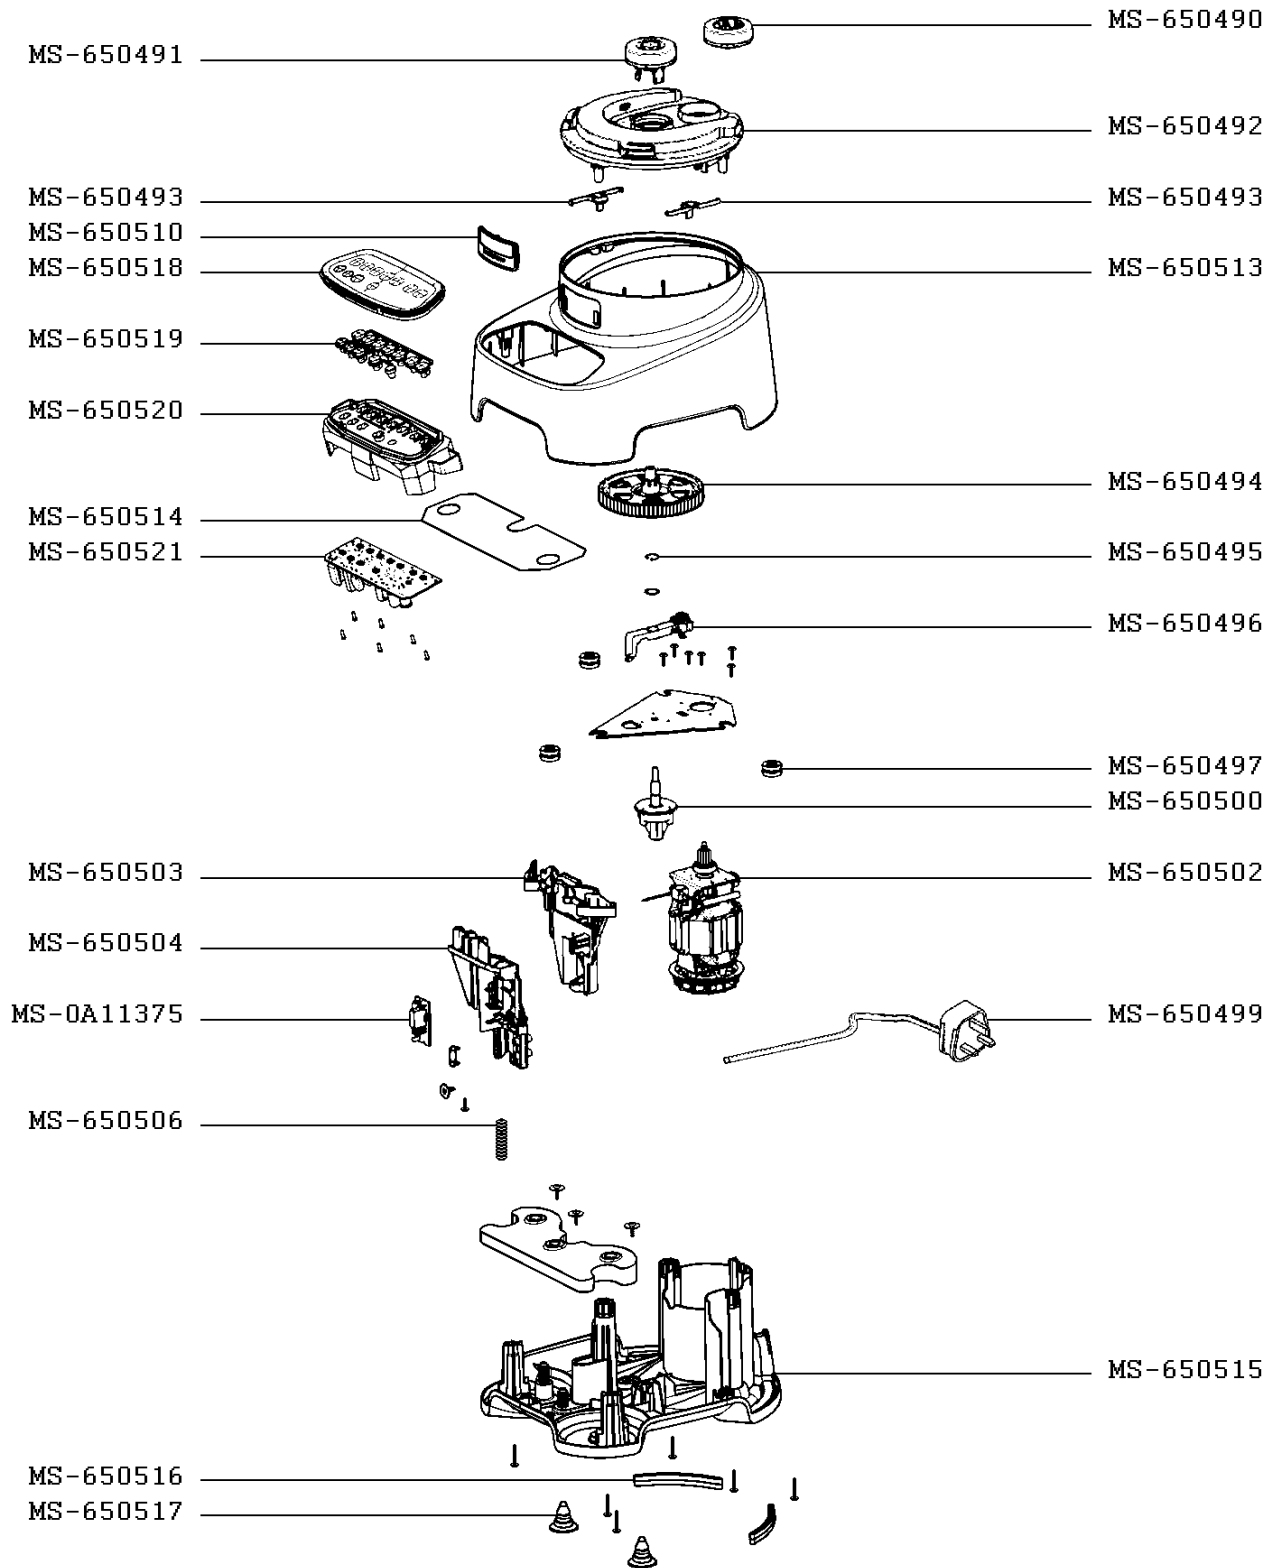

Moulinex

FOOD PROCESSOR DOUBLE FORCE

FP828H27/870

CREATION
EDIT

7/1/2016
9/22/2016

PAGE
2/3

COUNTRY
AE

FAMILY
III

Moulinex

FOOD PROCESSOR DOUBLE FORCE

FP828H27/870

CREATION
EDIT

7/1/2016
9/22/2016

PAGE
3/3

COUNTRY
AE

FAMILY
III