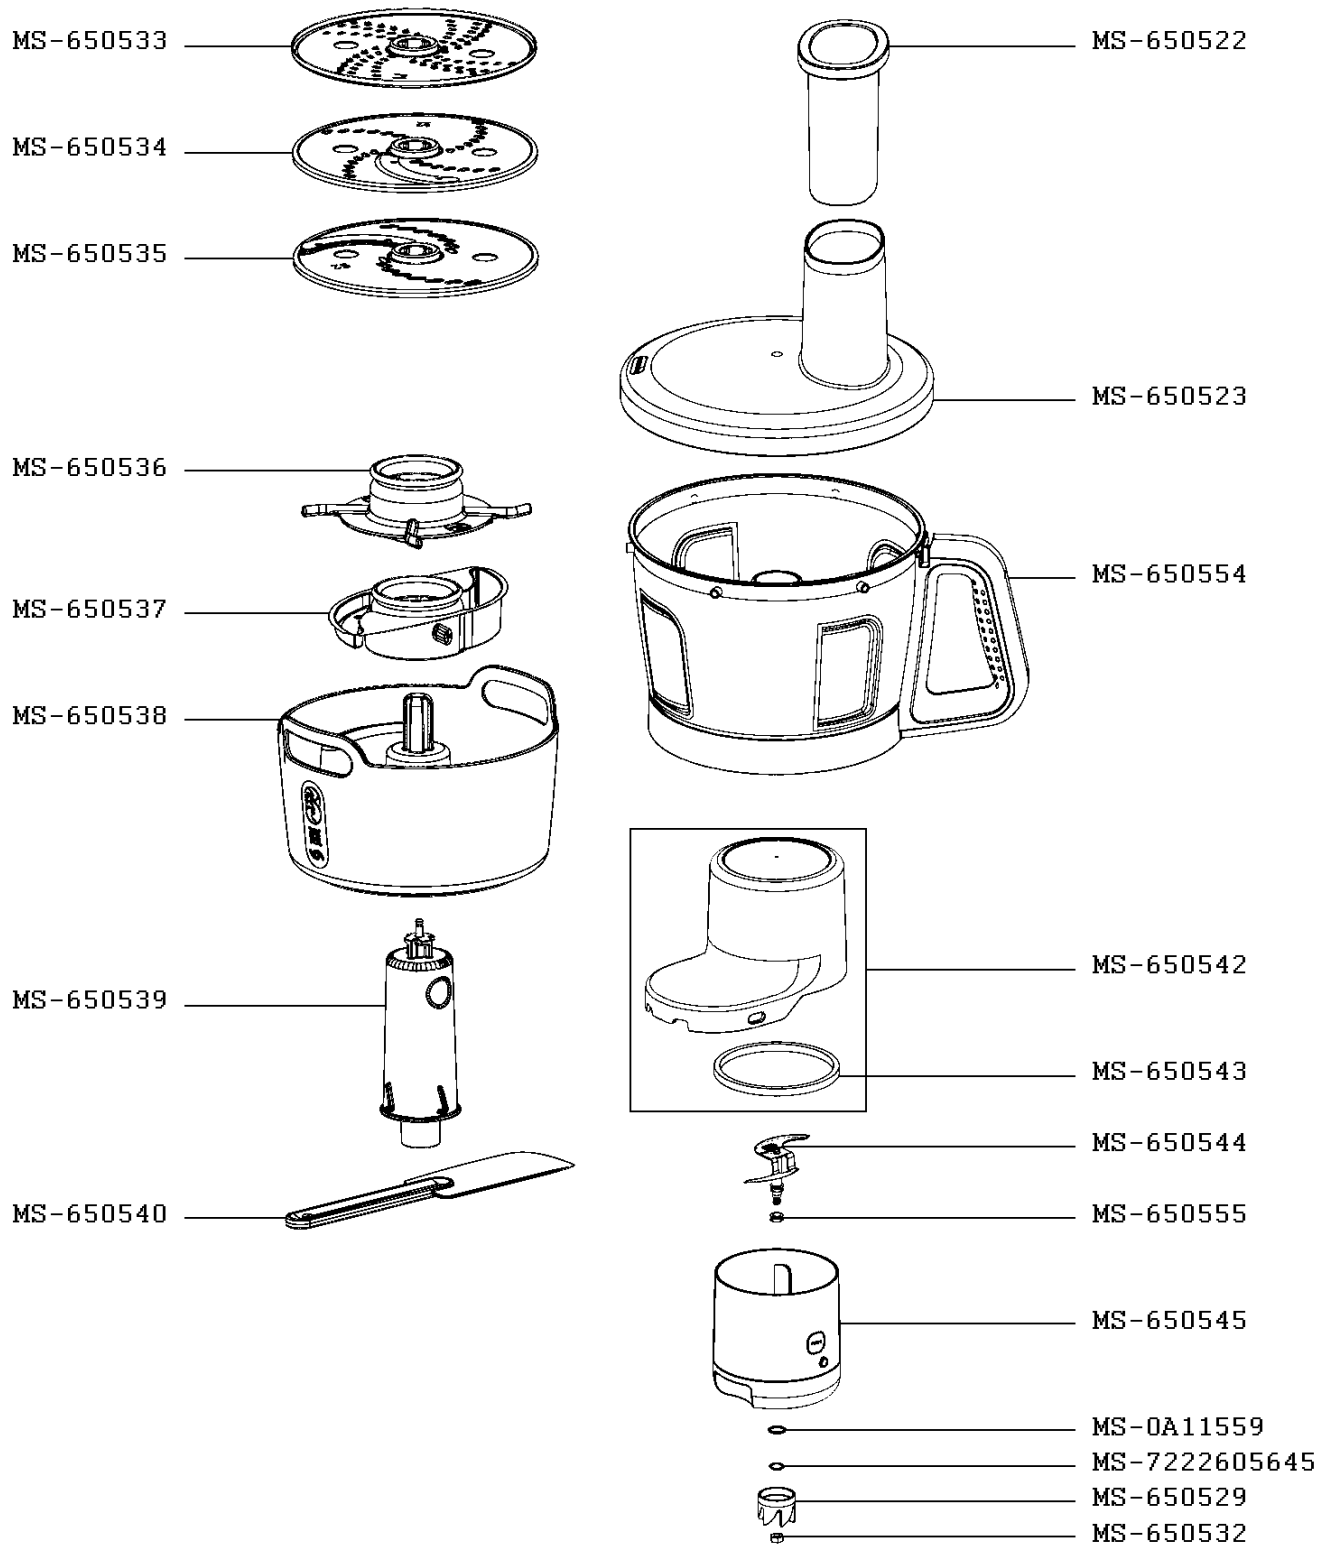

Moulinex

FOOD PROCESSOR DOUBLE FORCE

FP828H27/870

CREATION
EDIT

7/1/2016
9/22/2016

PAGE
1/3

COUNTRY
AE

FAMILY
III

Moulinex

FOOD PROCESSOR DOUBLE FORCE

FP828H27/870

CREATION
EDIT

7/1/2016
9/22/2016

PAGE
2/3

COUNTRY
AE

FAMILY
III

Moulinex

FOOD PROCESSOR DOUBLE FORCE

FP828H27/870

CREATION
EDIT

7/1/2016
9/22/2016

PAGE
3/3

COUNTRY
AE

FAMILY
III