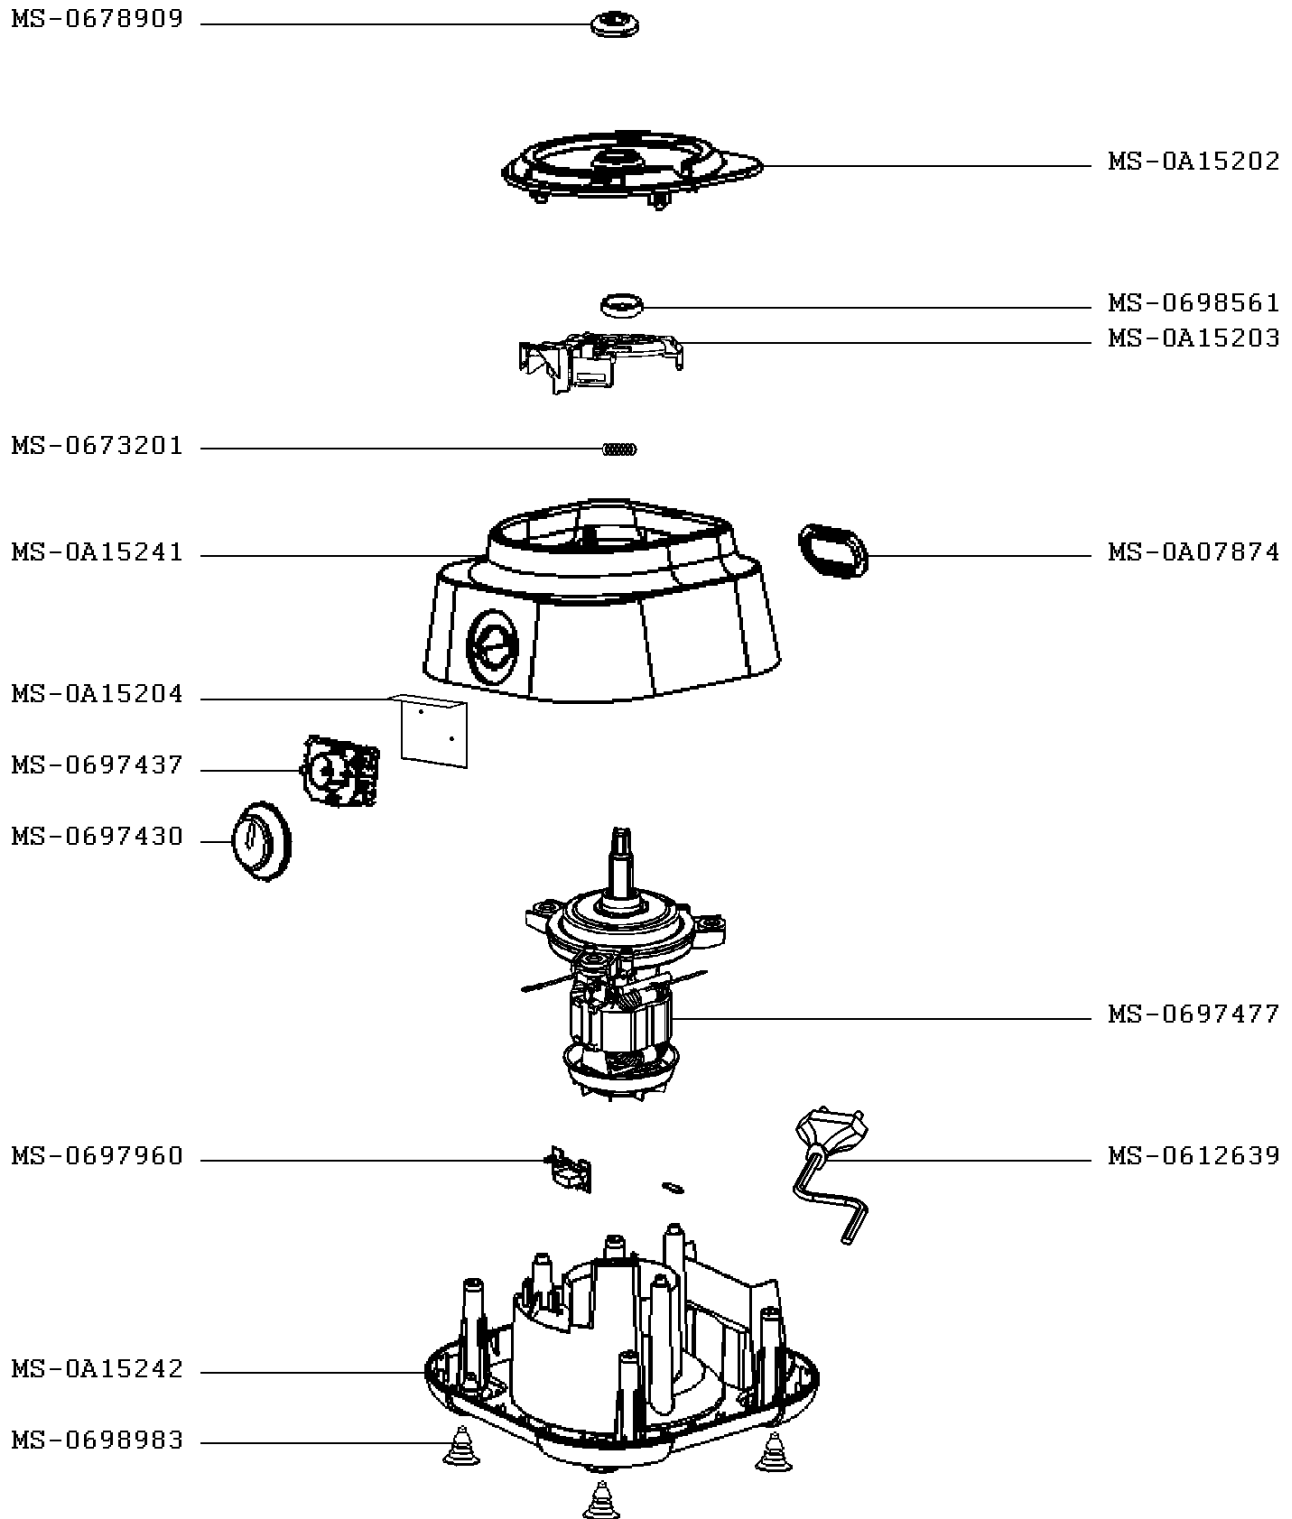

Moulinex

FOOD PROCESSOR MASTERCHEF 9000

FP902A10/700

CREATION	10/11/2012	PAGE	COUNTRY	FAMILY
EDIT	10/28/2013	3/4	BE	III

Moulinex

FOOD PROCESSOR MASTERCHEF 9000

FP902A10/700

CREATION
EDIT