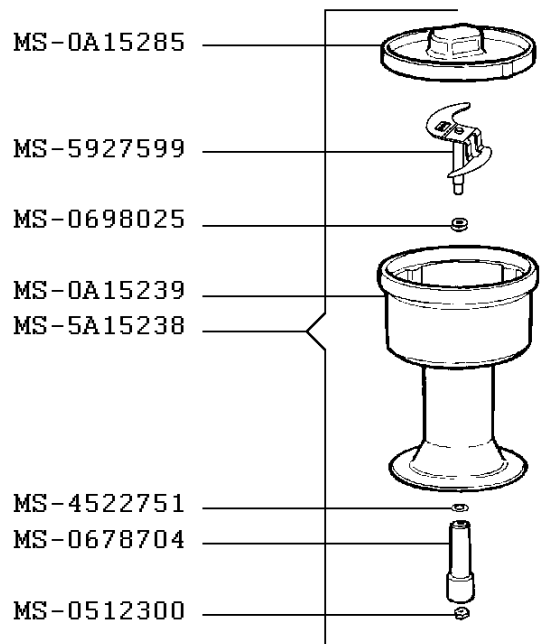

Moulinex

FOOD PROCESSOR MASTERCHEF 9000

FP902A10/700

CREATION
EDIT

10/11/2012
10/28/2013

PAGE
1/4

COUNTRY
BE

FAMILY
III