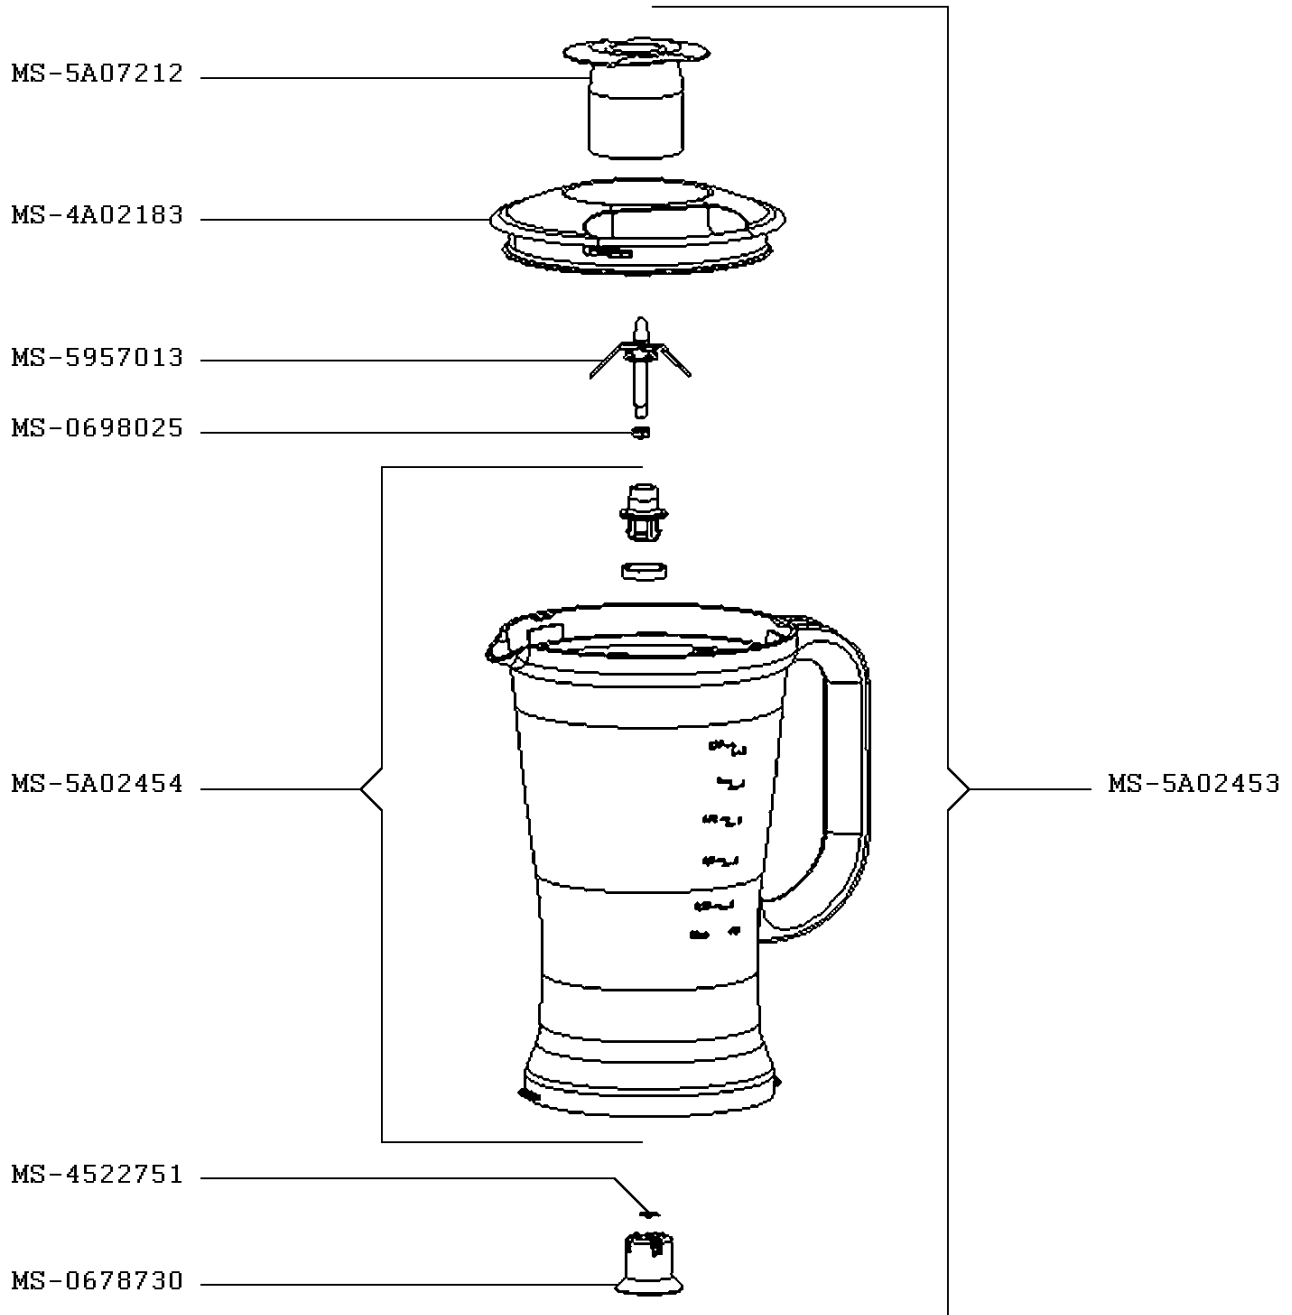

Moulinex

FOOD PROCESSOR MASTERCHEF 9000

FP902A10/700

CREATION
EDIT

10/11/2012
10/28/2013

PAGE
2/4

COUNTRY
BE

FAMILY
III