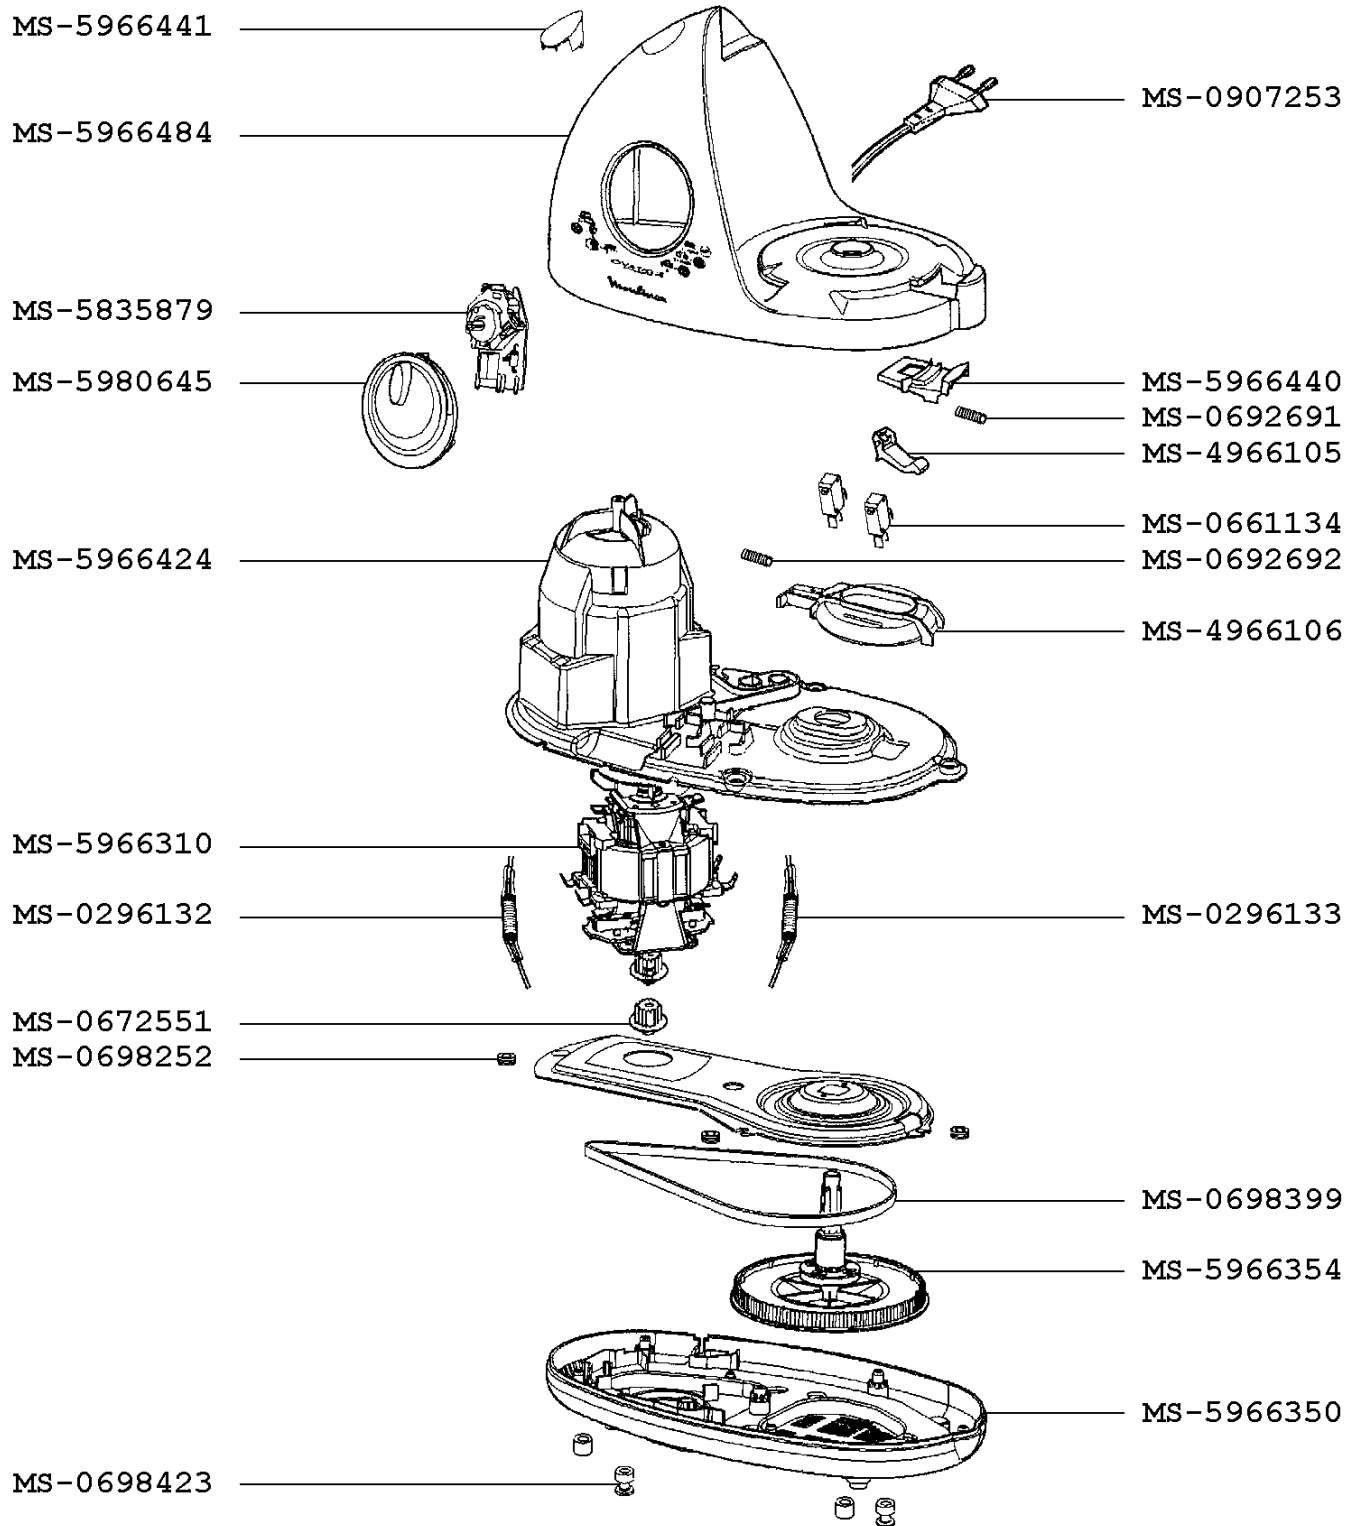

# FOOD PROCESSOR OVATIO 2 DUO PRESS

AAT5S5(0)

Moulinex

# FOOD PROCESSOR OVATIO 2 DUO PRESS

AAT5S5(0)

# FOOD PROCESSOR OVATIO 2 DUO PRESS

## AAT5S5(0)