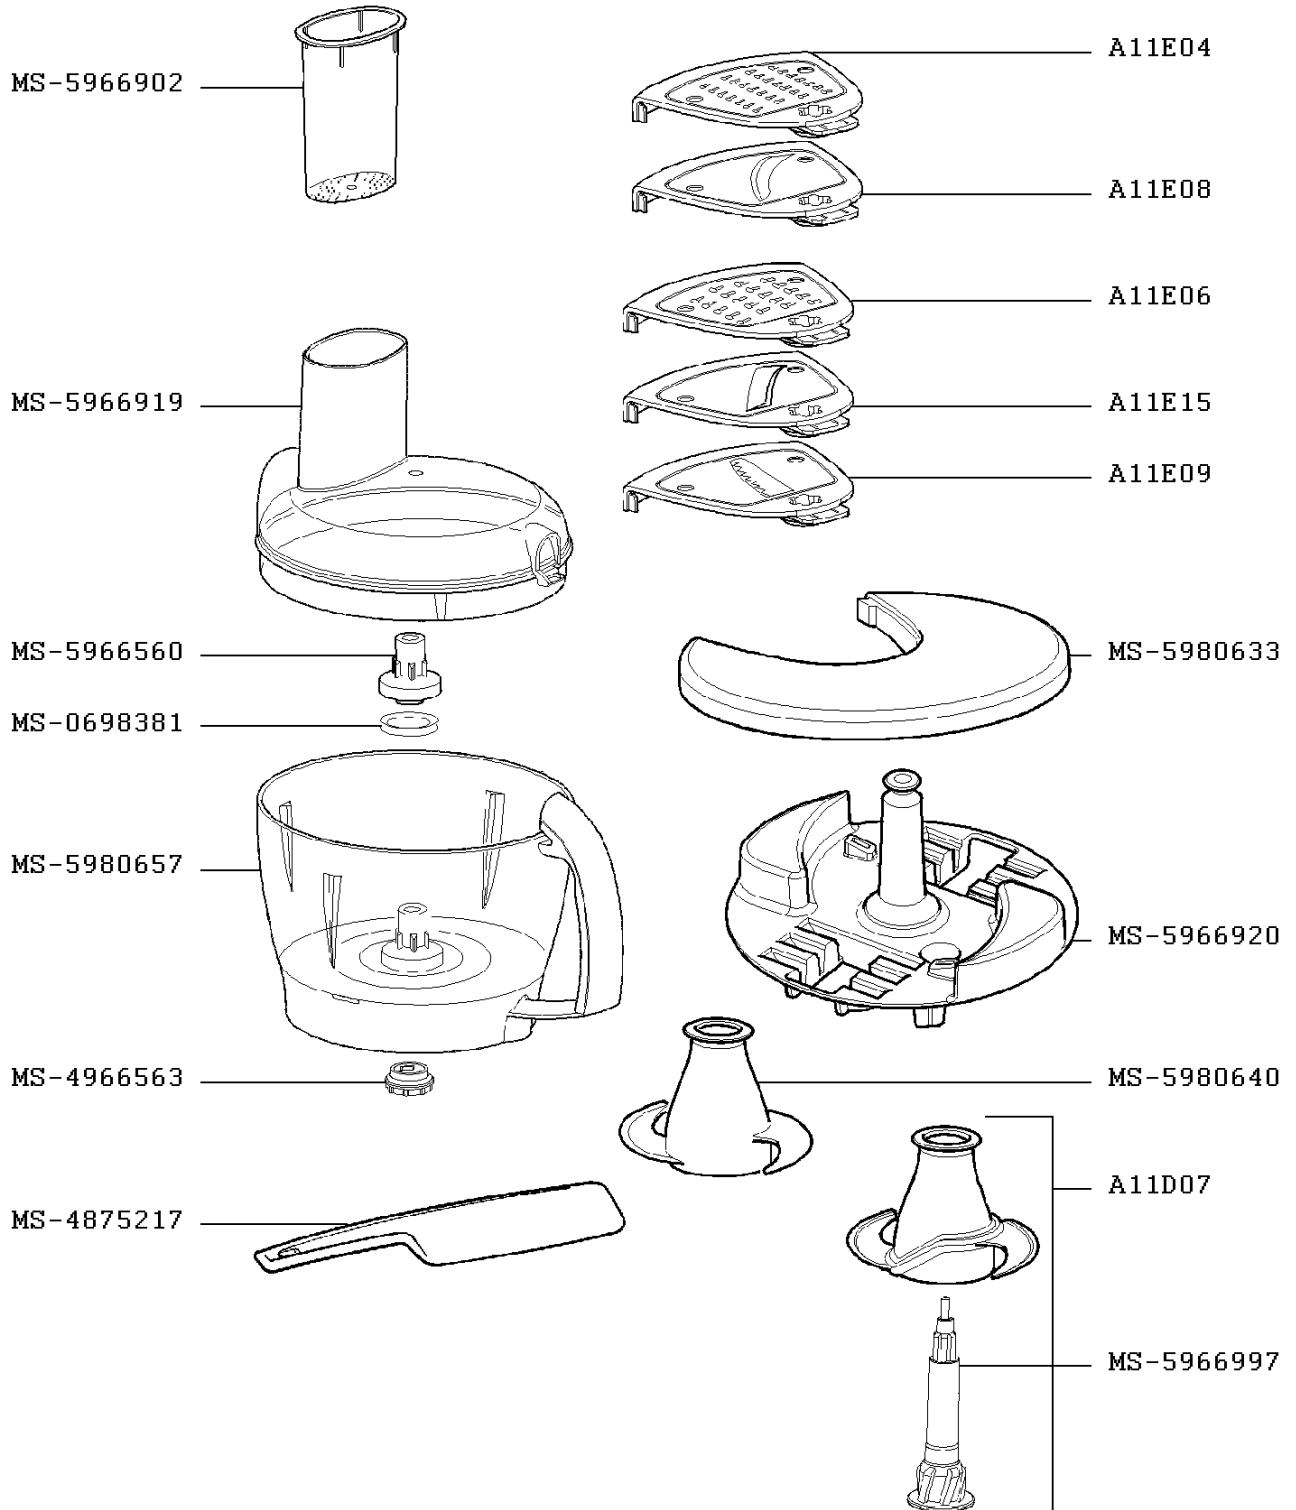

Moulinex

FOOD PROCESSOR OVATIO 3 DUO

AAT7RE(1)

CREATION
EDIT

2/14/2008

PAGE
1/3

COUNTRY
AE

FAMILY
III

Moulinex

FOOD PROCESSOR OVATIO 3 DUO

AAT7RE(1)

CREATION
EDIT

2/14/2008

PAGE
2/3

COUNTRY
AE

FAMILY
III

Moulinex

FOOD PROCESSOR OVATIO 3 DUO

AAT7RE(1)