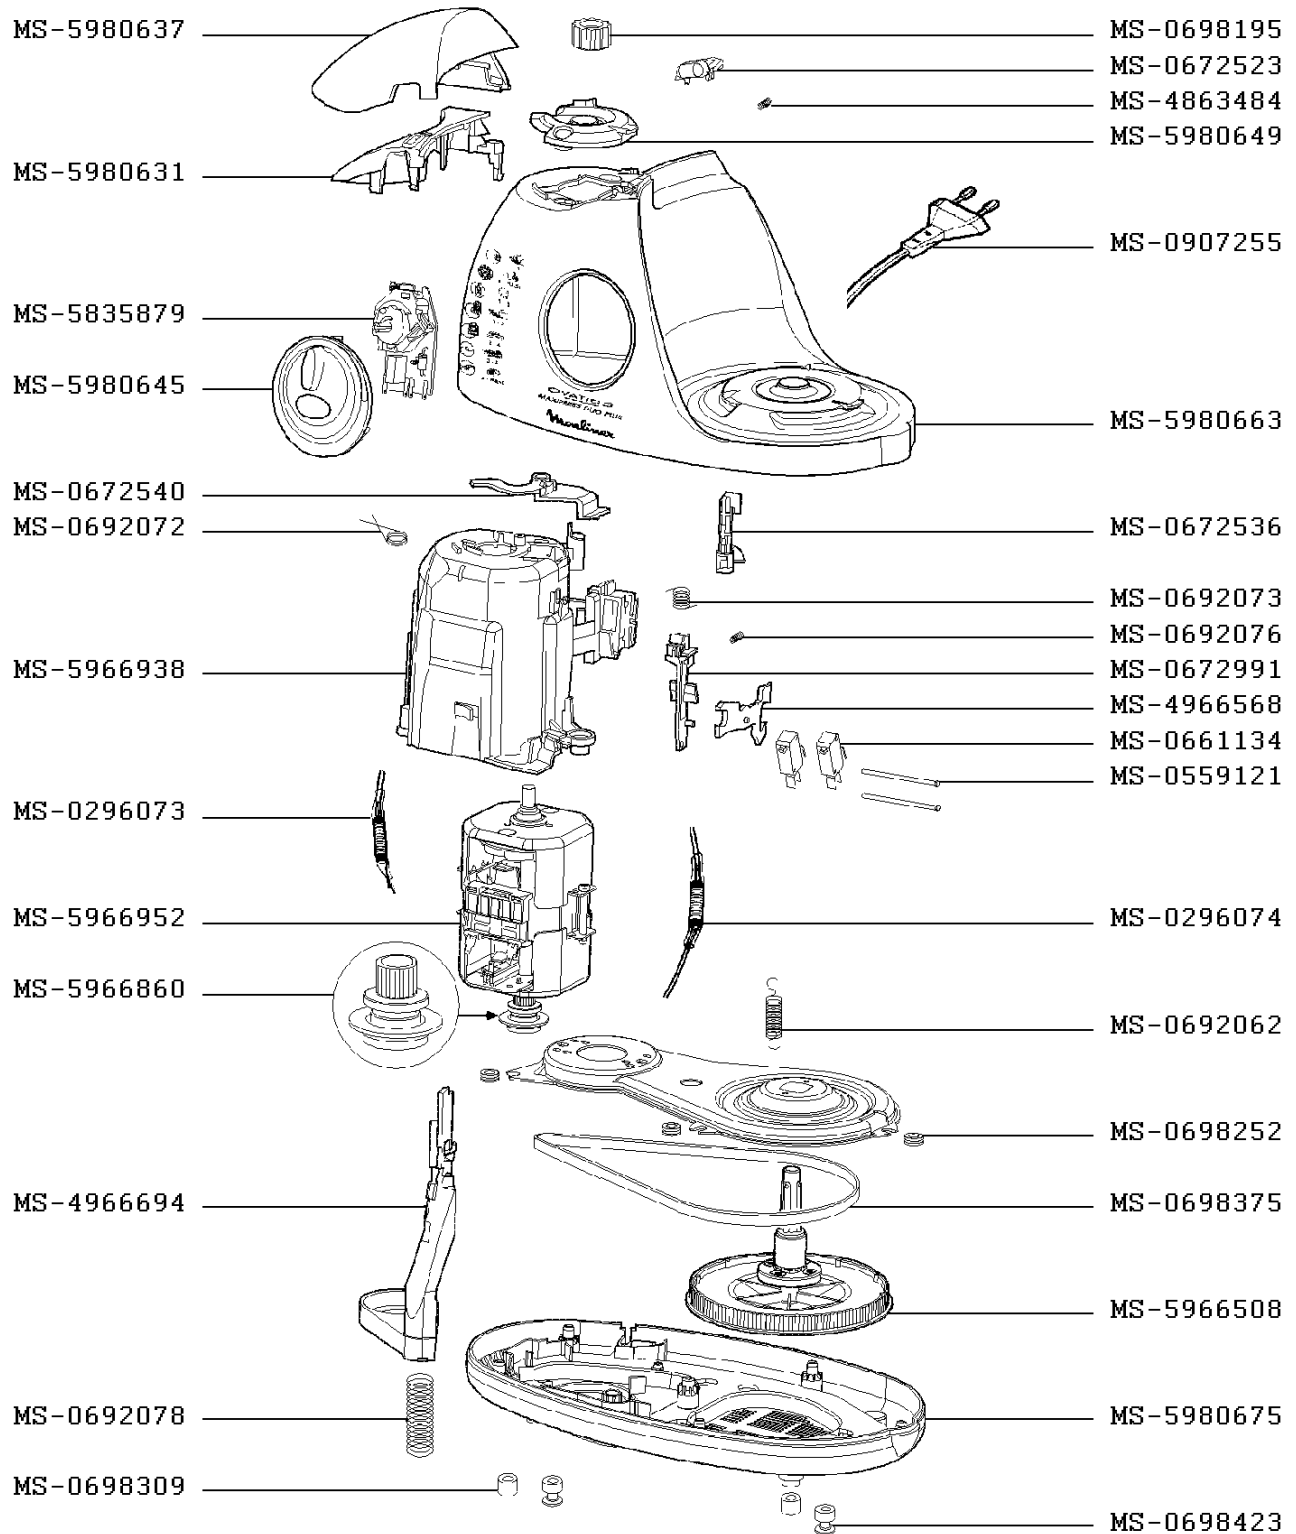

Moulinex

FOOD PROCESSOR OVATIO 3 DUO

AAT7RE(1)

CREATION
EDIT

2/14/2008

PAGE
1/3

COUNTRY
AE

FAMILY
III

Moulinex

FOOD PROCESSOR OVATIO 3 DUO

AAT7RE(1)

CREATION
EDIT

2/14/2008

PAGE
2/3

COUNTRY
AE

FAMILY
III

Moulinex

FOOD PROCESSOR OVATIO 3 DUO

AAT7RE(1)