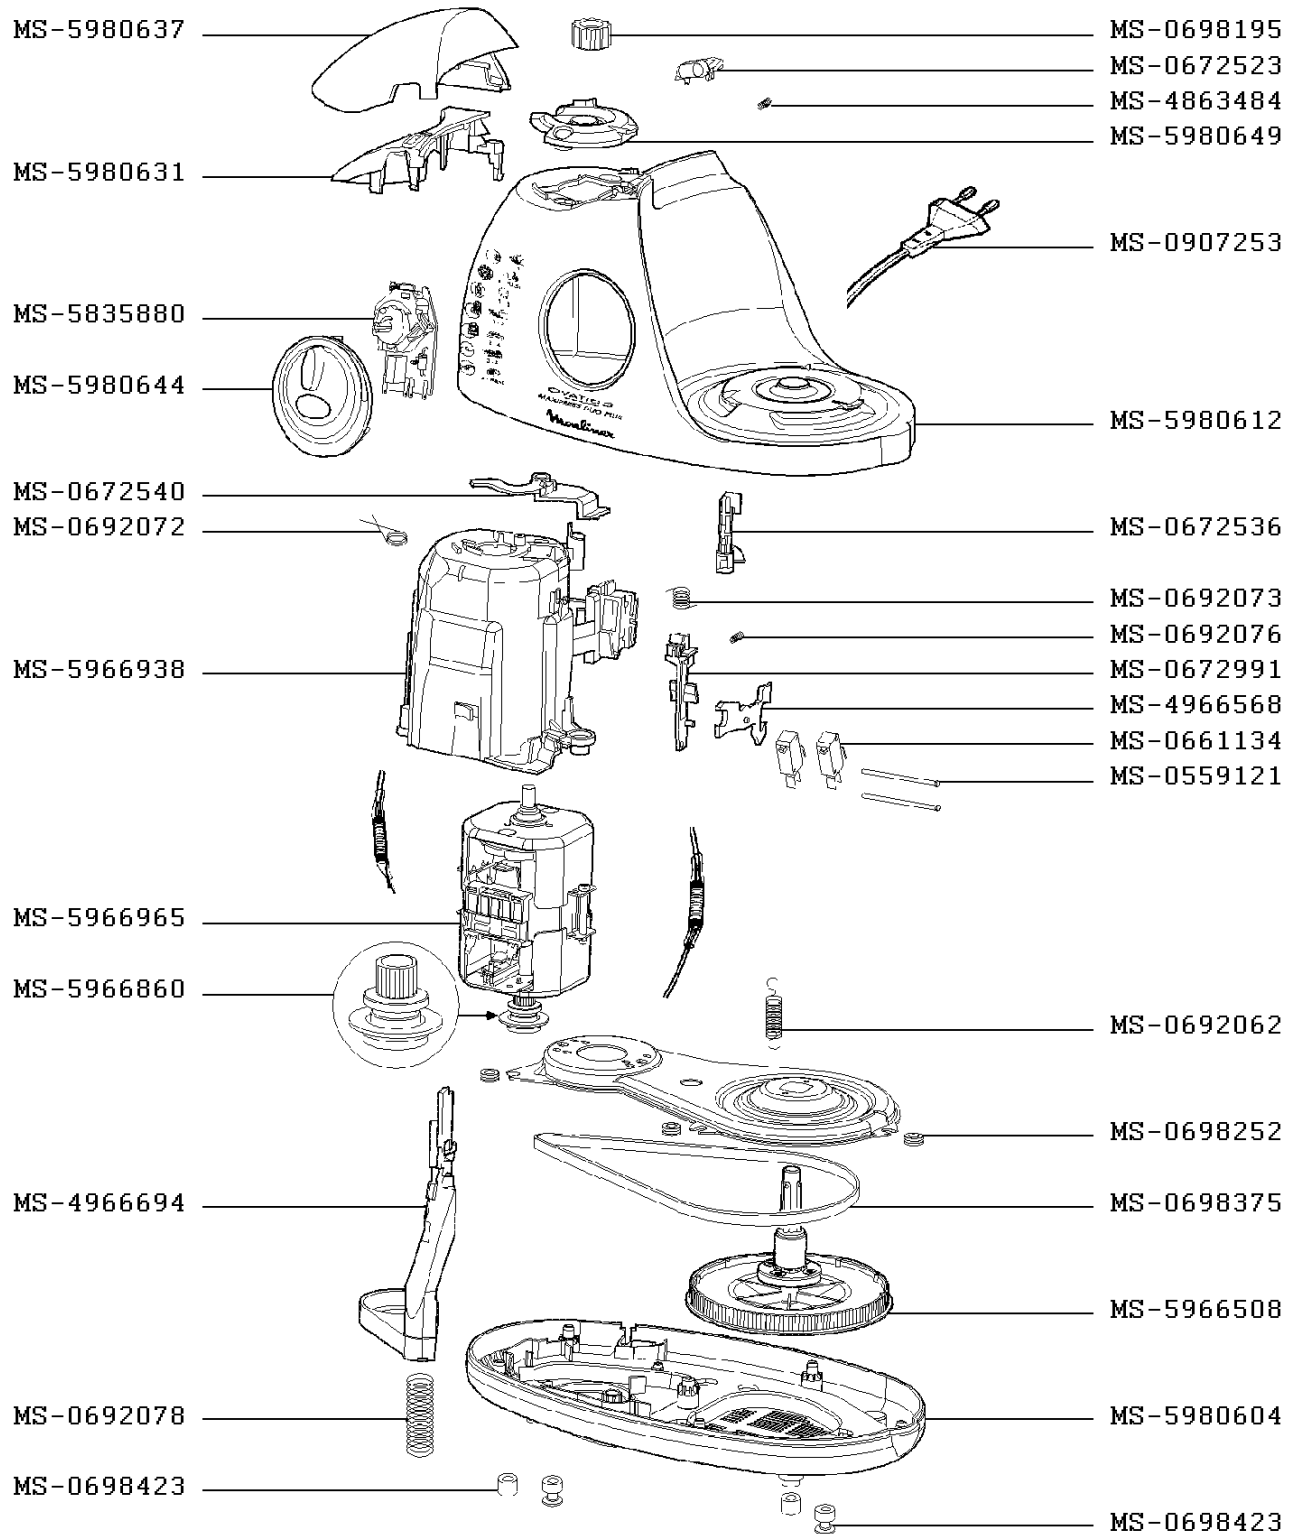

Moulinex

FOOD PROCESSOR OVATIO 3 MAXIPRESS DUO

AATF12(1)

CREATION
EDIT

2/20/2008

PAGE
1/4

COUNTRY
AE

FAMILY
III

Moulinex

FOOD PROCESSOR OVATIO 3 MAXIPRESS DUO

AATF12(1)

FOOD PROCESSOR OVATIO 3 MAXIPRESS DUO

AATF12(1)

Moulinex

FOOD PROCESSOR OVATIO 3 MAXIPRESS DUO

AATF12(1)