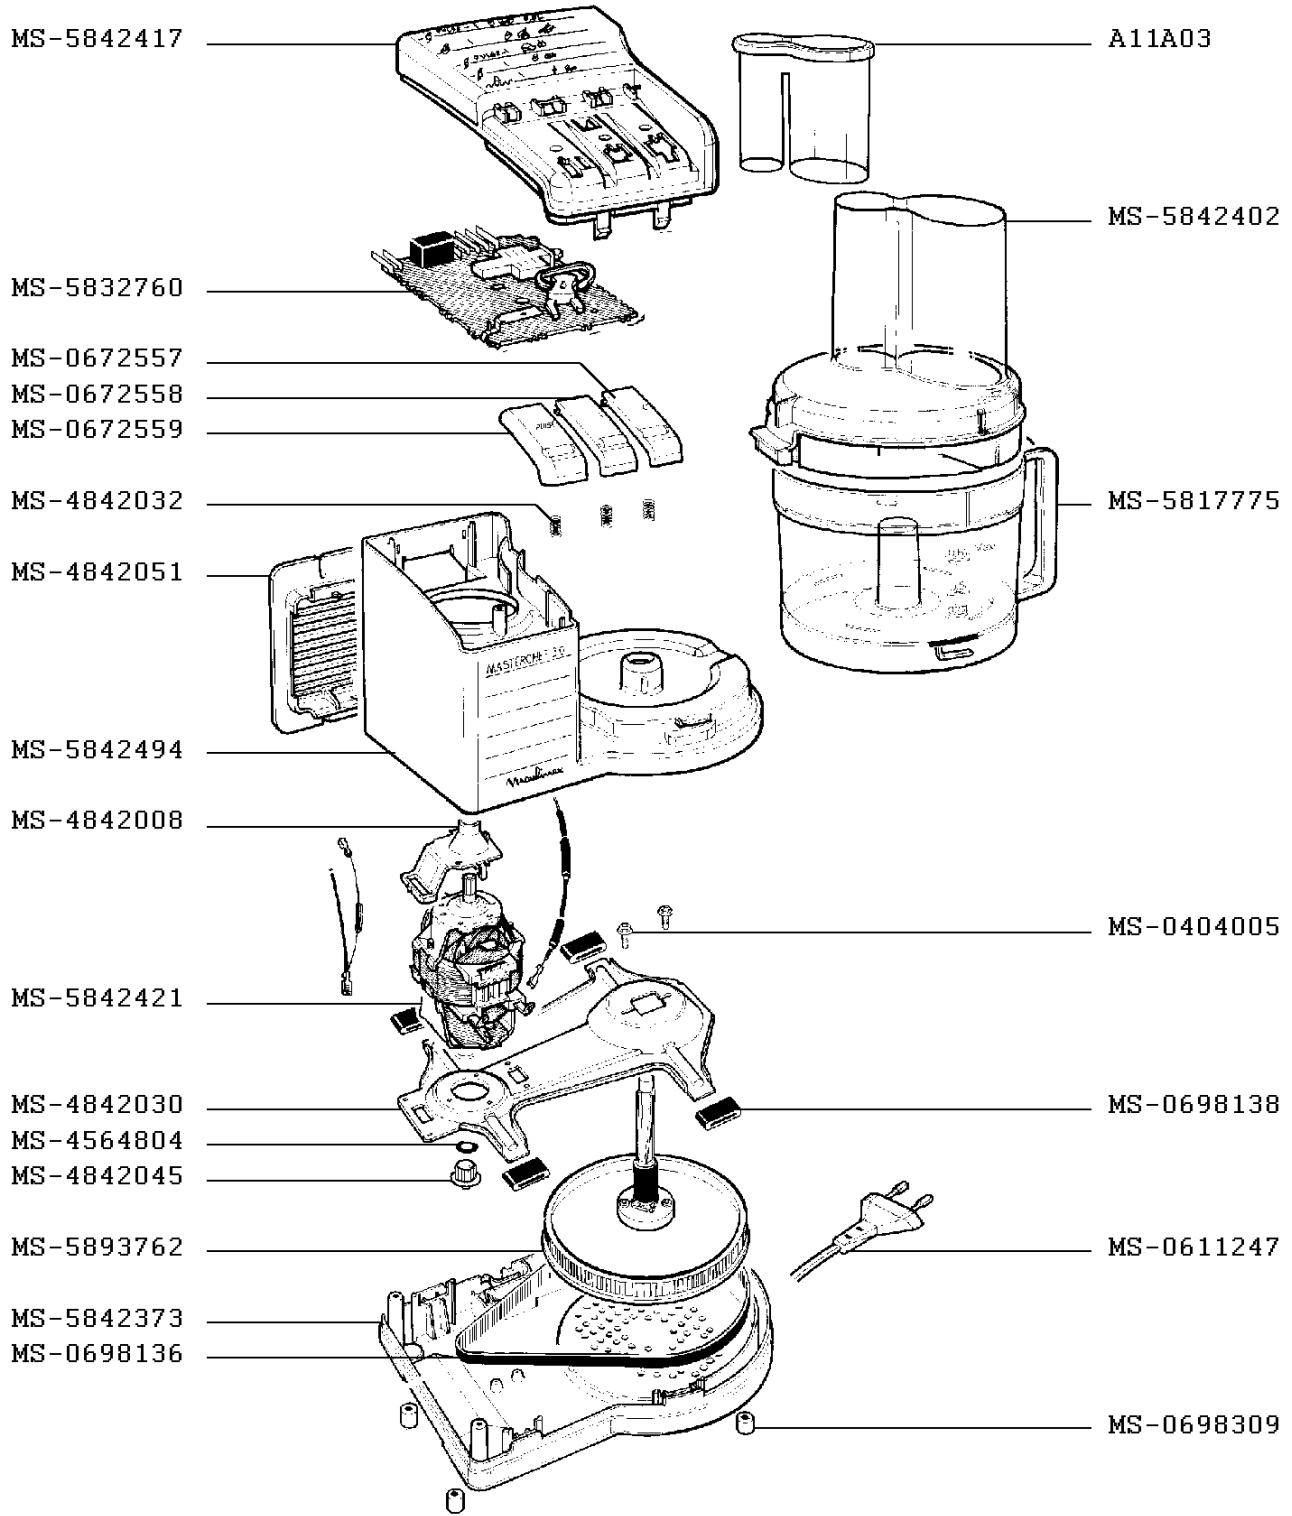

Moulinex

FOOD PROCESSOR MASTERCHEF 350

AB6613(0) (120V-127V)

CREATION
EDIT

12/1/2003

PAGE
1/2

COUNTRY
CA

FAMILY
III

Moulinex

FOOD PROCESSOR MASTERCHEF 350

AB6613(0) (120V-127V)

CREATION		PAGE	COUNTRY	FAMILY
EDIT	12/1/2003	2/2	CA	III