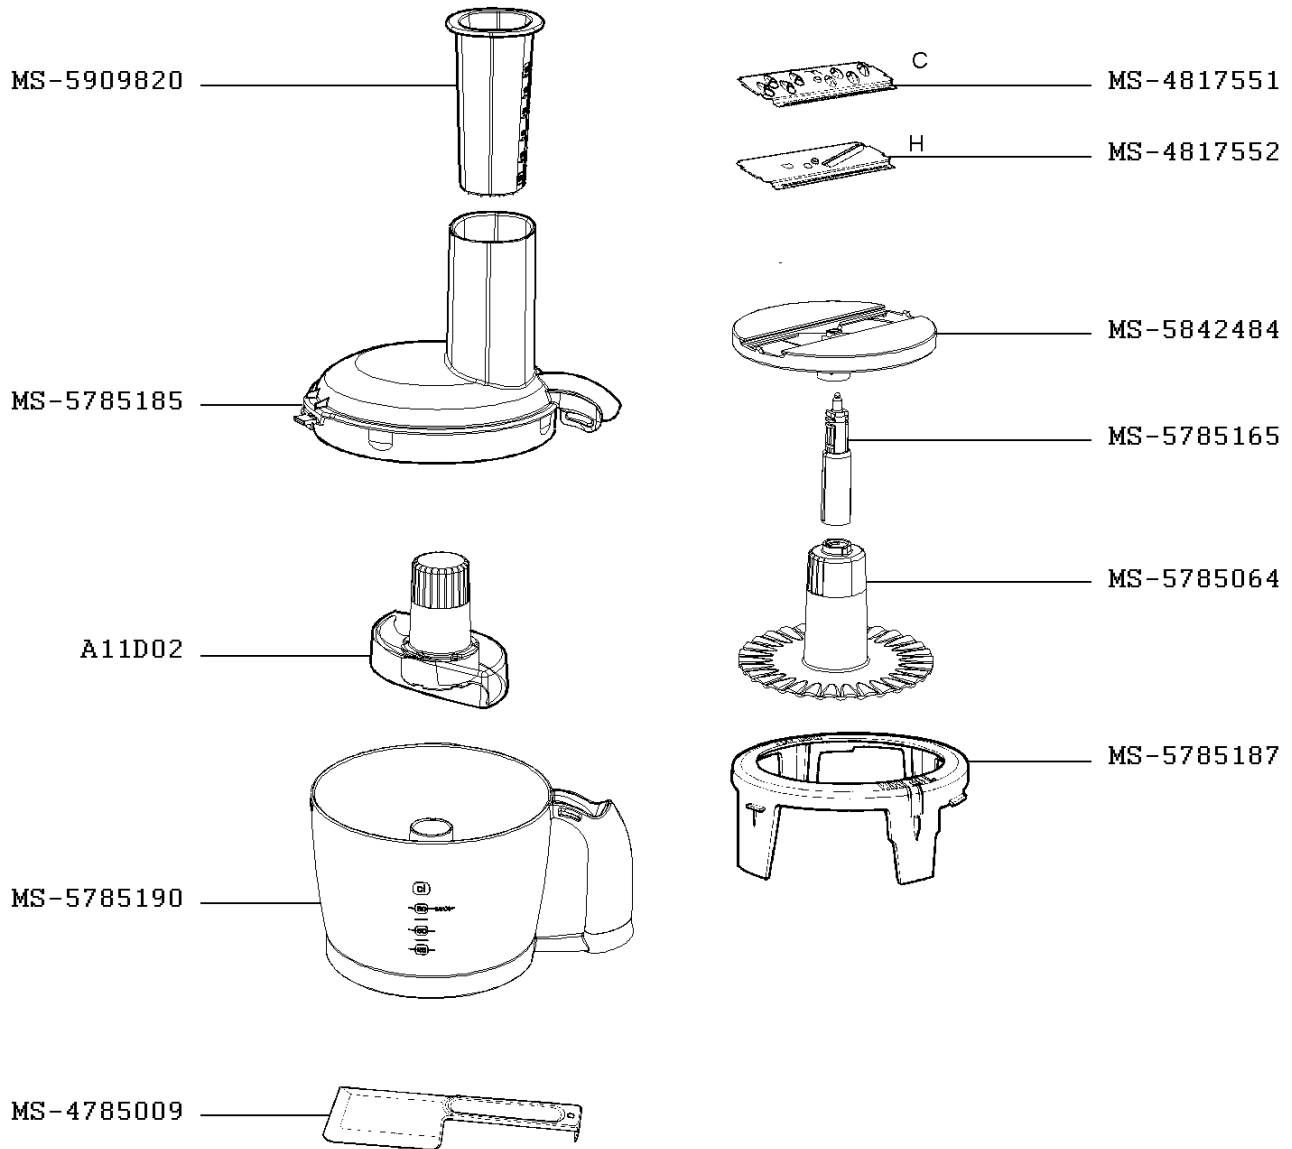

# FOOD PROCESSOR MASTERCHEF DELICIO

DFB141(0)

CREATION  
EDIT

9/4/2003  
1/13/2011

PAGE  
1/2

COUNTRY  
AL

FAMILY  
III

Moulinex

# FOOD PROCESSOR MASTERCHEF DELICIO

DFB141(0)

CREATION  
EDIT

9/4/2003  
1/13/2011

PAGE  
2/2

COUNTRY  
AL

FAMILY  
III