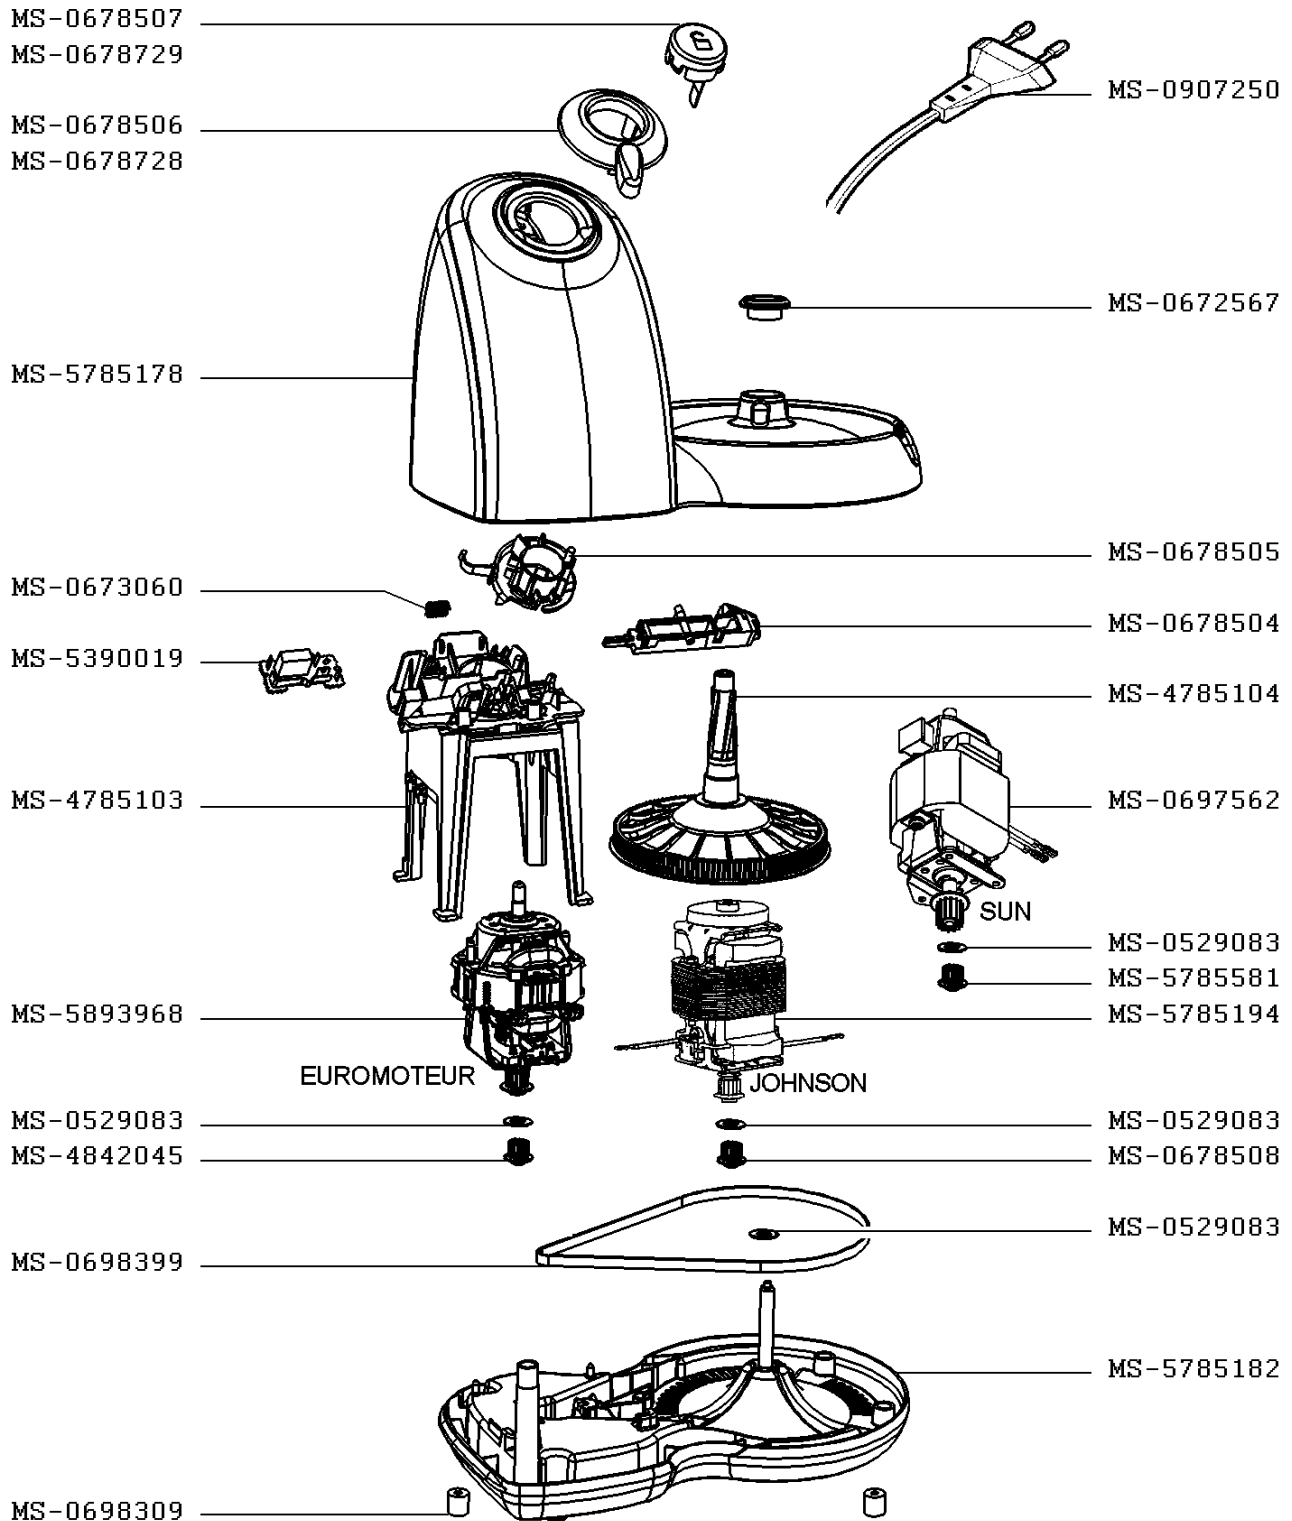

Moulinex

# FOOD PROCESSOR MASTERCHEF DELICIO

DFB141(0)

CREATION  
EDIT

9/4/2003  
1/13/2011

PAGE  
1/2

COUNTRY  
AL

FAMILY  
III

Moulinex

# FOOD PROCESSOR MASTERCHEF DELICIO

DFB141(0)

CREATION  
EDIT

9/4/2003  
1/13/2011

PAGE  
2/2

COUNTRY  
AL

FAMILY  
III