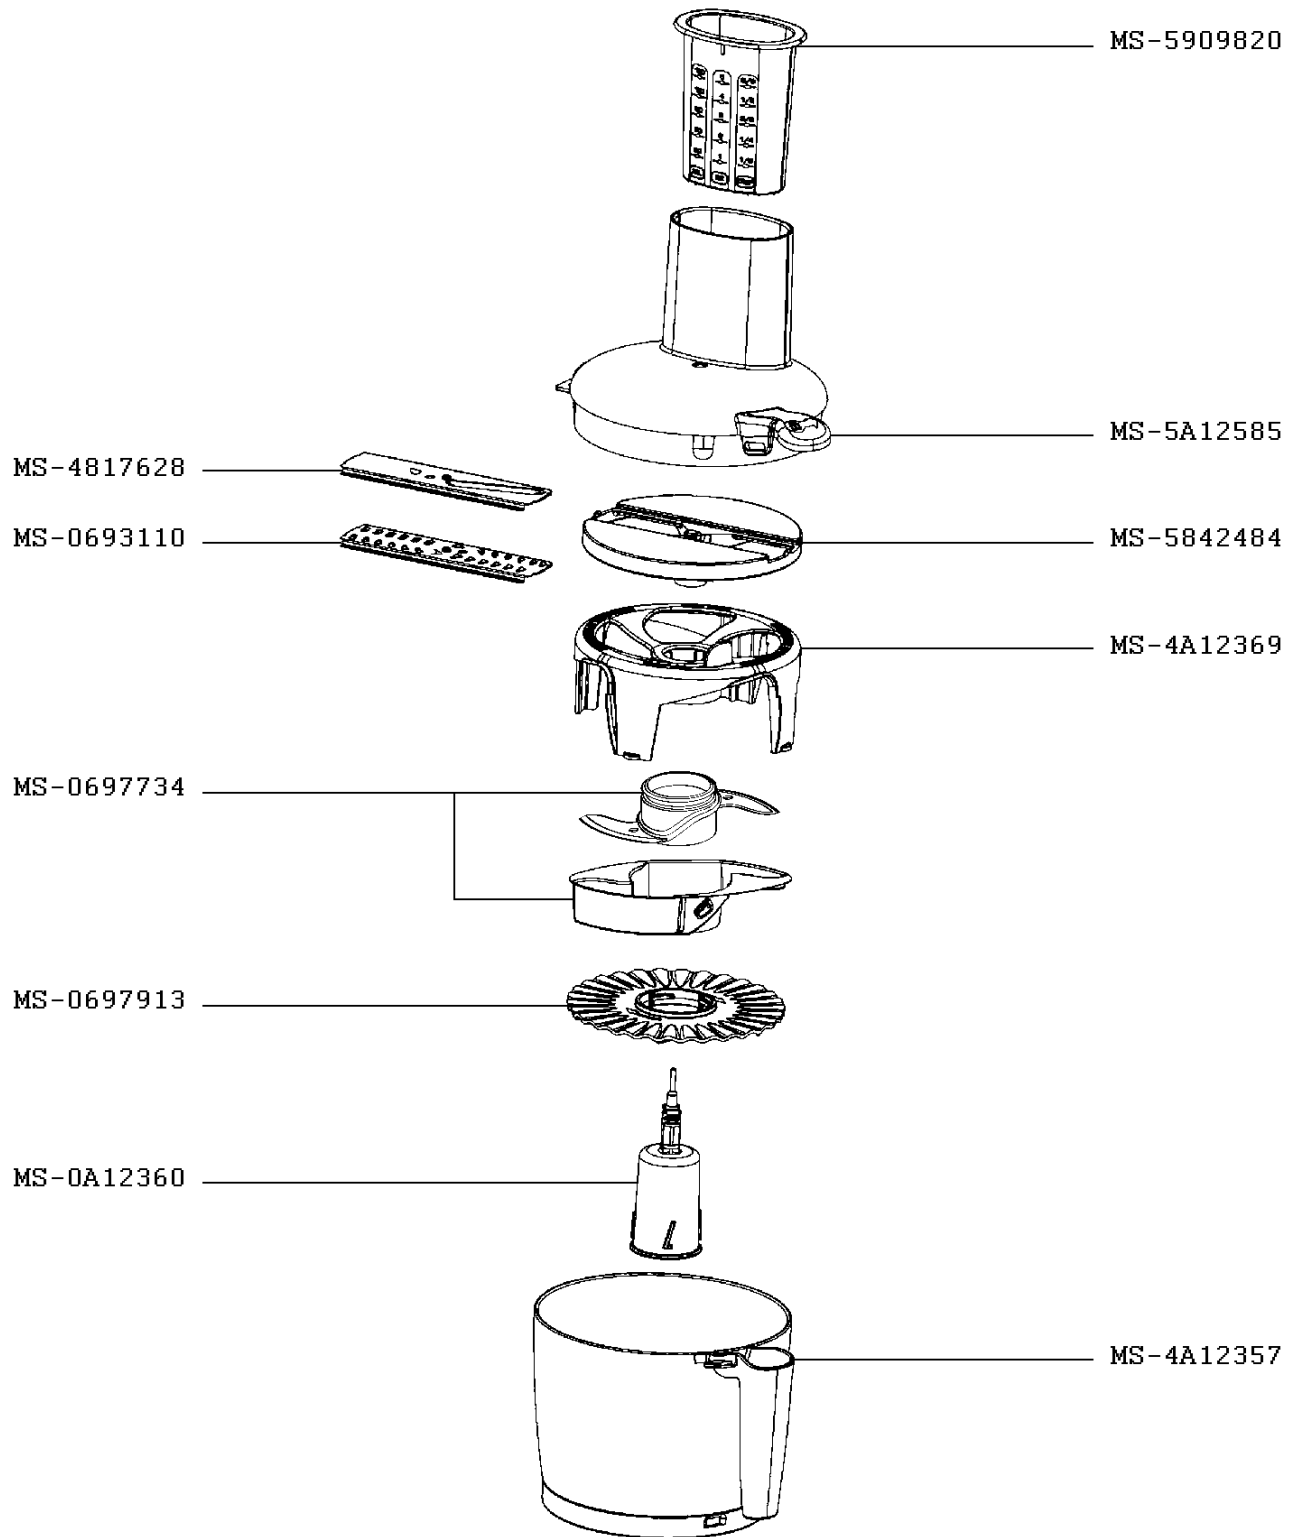

# FOOD PROCESSOR MASTERCHEF 2000

FP2111B1/700

CREATION  
EDIT

11/29/2010  
3/29/2012

PAGE  
1/2

COUNTRY  
AF

FAMILY  
III

Moulinex

# FOOD PROCESSOR MASTERCHEF 2000