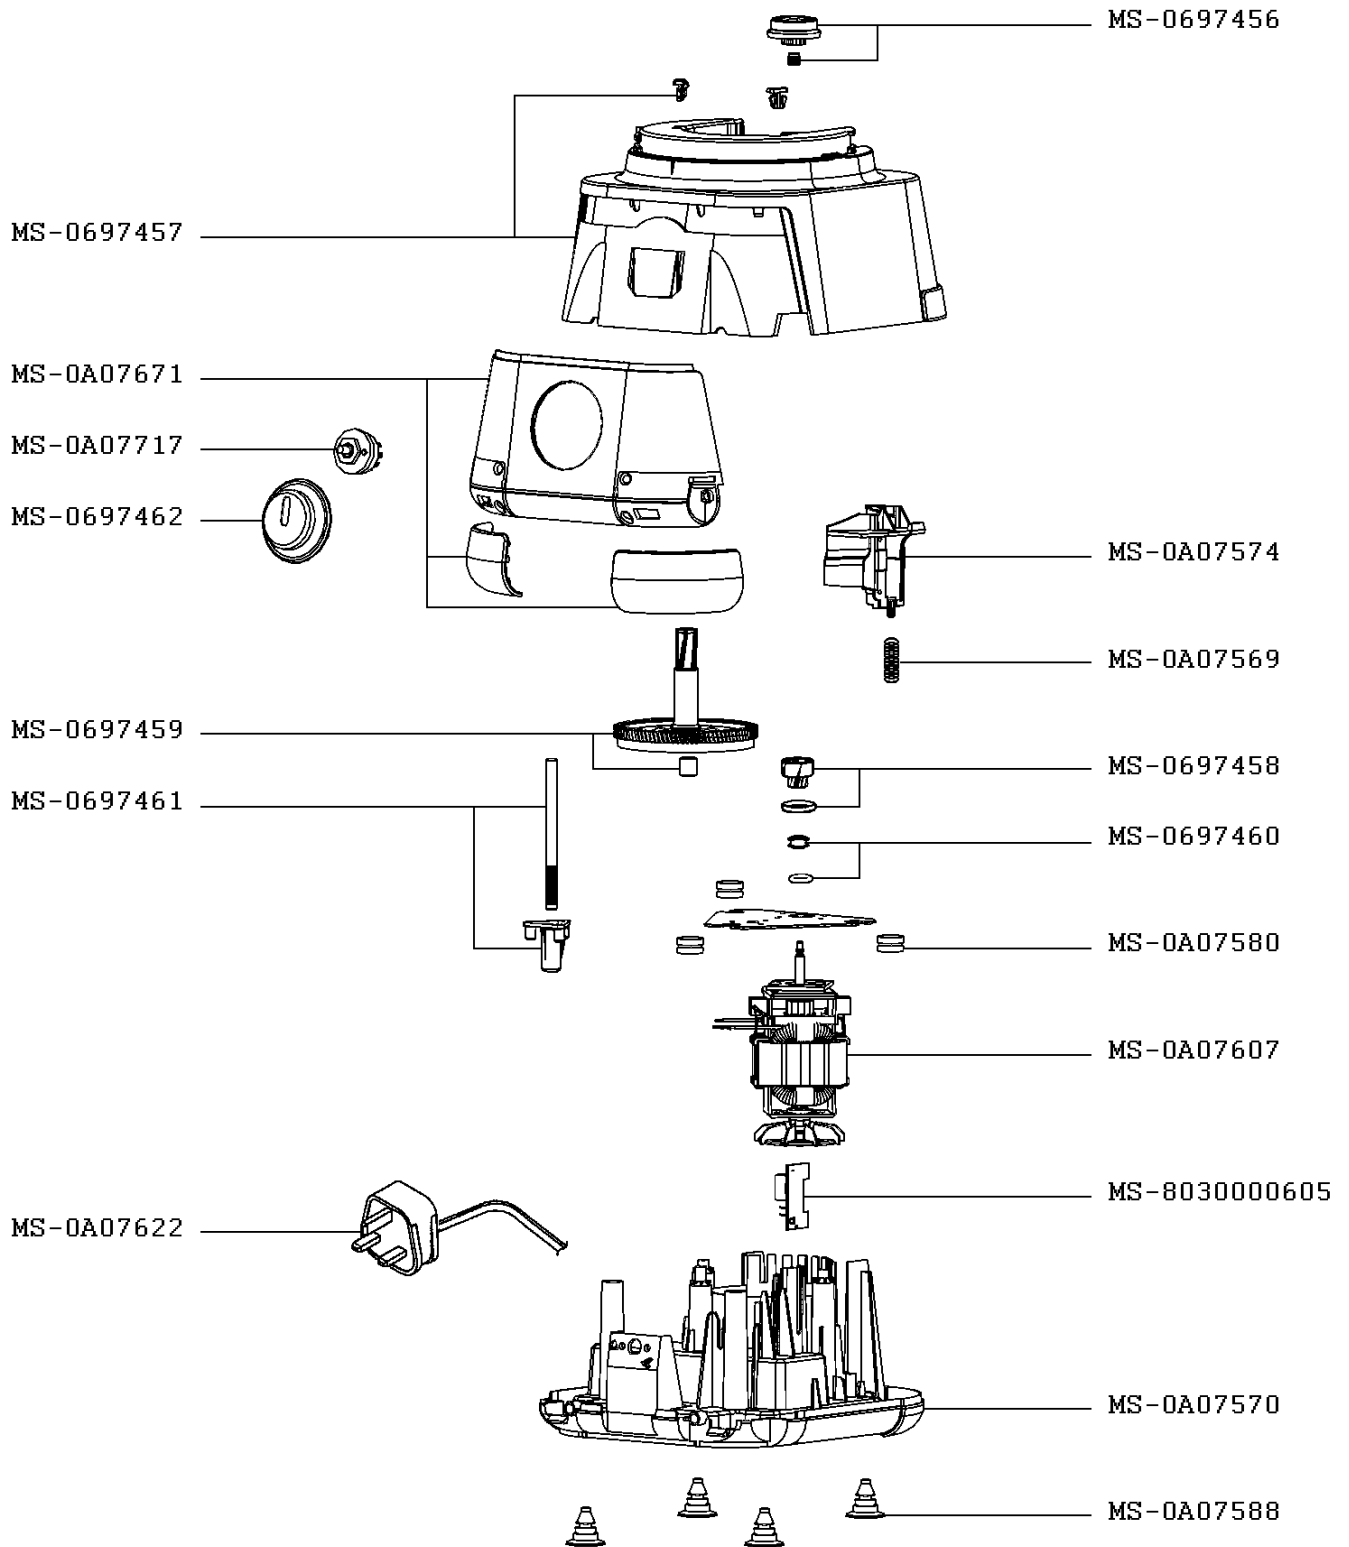

Moulinex

FOOD PROCESSOR MASTERCHEF 5000

FP523G27/700
3L

CREATION
EDIT

9/10/2012
1/29/2018

PAGE
2/3

COUNTRY
AE

FAMILY
III

Moulinex

FOOD PROCESSOR MASTERCHEF 5000

FP523G27/700
3L

CREATION	9/10/2012	PAGE	COUNTRY	FAMILY
EDIT	1/29/2018	3/3	AE	III