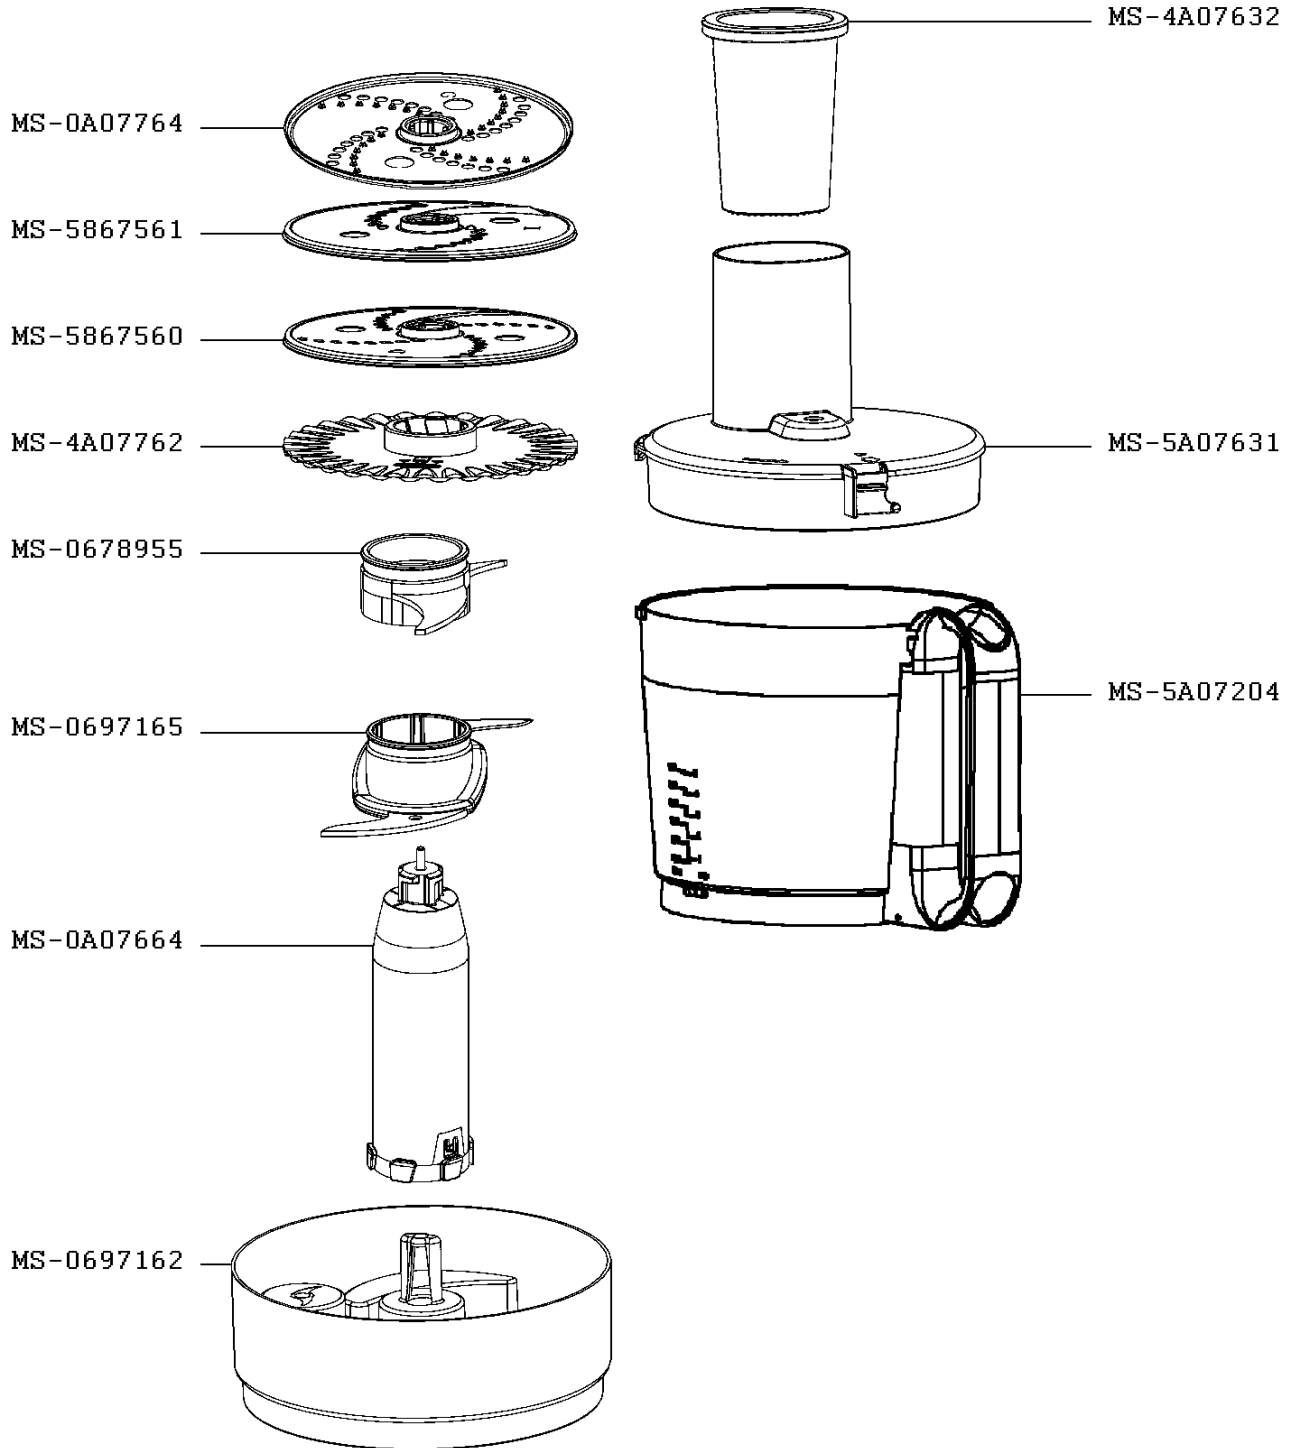

Moulinex

FOOD PROCESSOR MASTERCHEF 5000

FP523G27/700
3L

CREATION
EDIT

9/10/2012
1/29/2018

PAGE
1/3

COUNTRY
AE

FAMILY
III

Moulinex

FOOD PROCESSOR MASTERCHEF 5000

FP523G27/700
3L

CREATION
EDIT

9/10/2012
1/29/2018

PAGE
2/3

COUNTRY
AE

FAMILY
III

Moulinex

FOOD PROCESSOR MASTERCHEF 5000

FP523G27/700
3L

CREATION	9/10/2012	PAGE	COUNTRY	FAMILY
EDIT	1/29/2018	3/3	AE	III