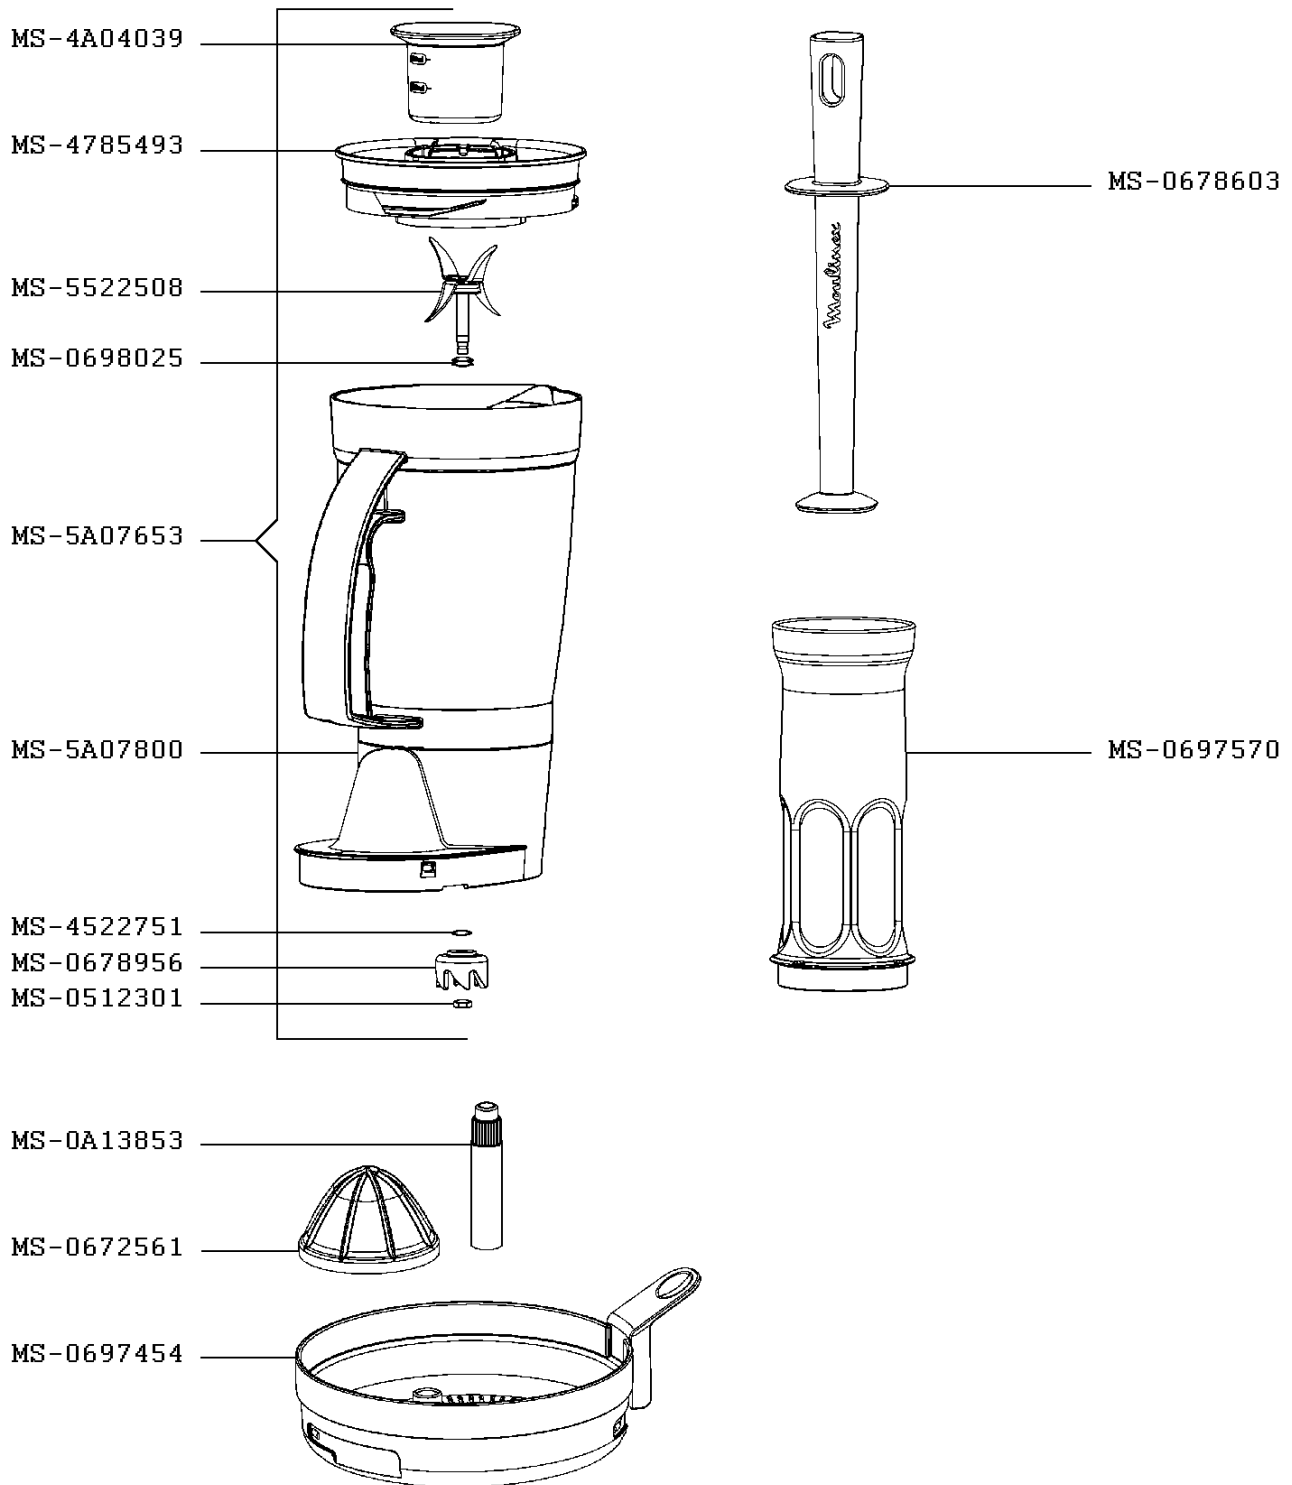

Moulinex

FOOD PROCESSOR MASTERCHEF 5000

FP523G27/700
3L

CREATION
EDIT

9/10/2012
1/29/2018

PAGE
1/3

COUNTRY
AE

FAMILY
III

Moulinex

FOOD PROCESSOR MASTERCHEF 5000

FP523G27/700
3L

CREATION
EDIT

9/10/2012
1/29/2018

PAGE
2/3

COUNTRY
AE

FAMILY
III

Moulinex

FOOD PROCESSOR MASTERCHEF 5000

FP523G27/700
3L

CREATION	9/10/2012	PAGE	COUNTRY	FAMILY
EDIT	1/29/2018	3/3	AE	III