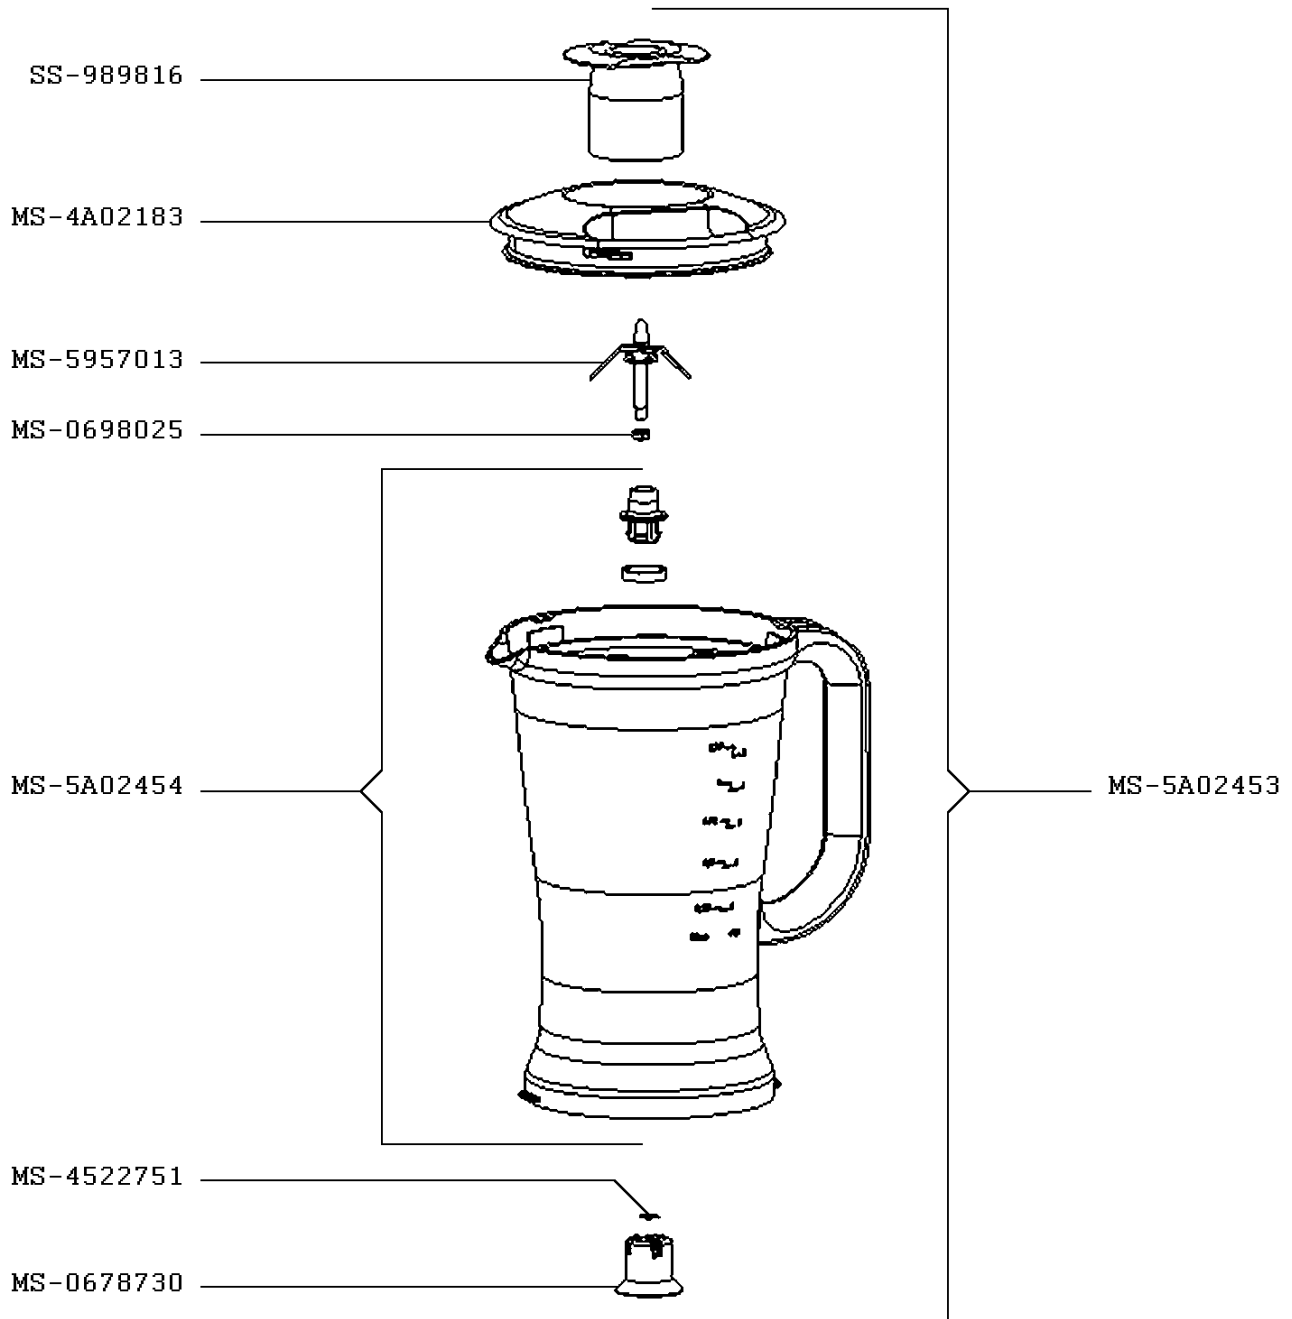

# FOOD PROCESSOR MASTERCHEF 8000

FP650HB1/700

CREATION  
EDIT

2/28/2008  
11/5/2009

PAGE  
1/3

COUNTRY  
AR

FAMILY  
III

Moulinex