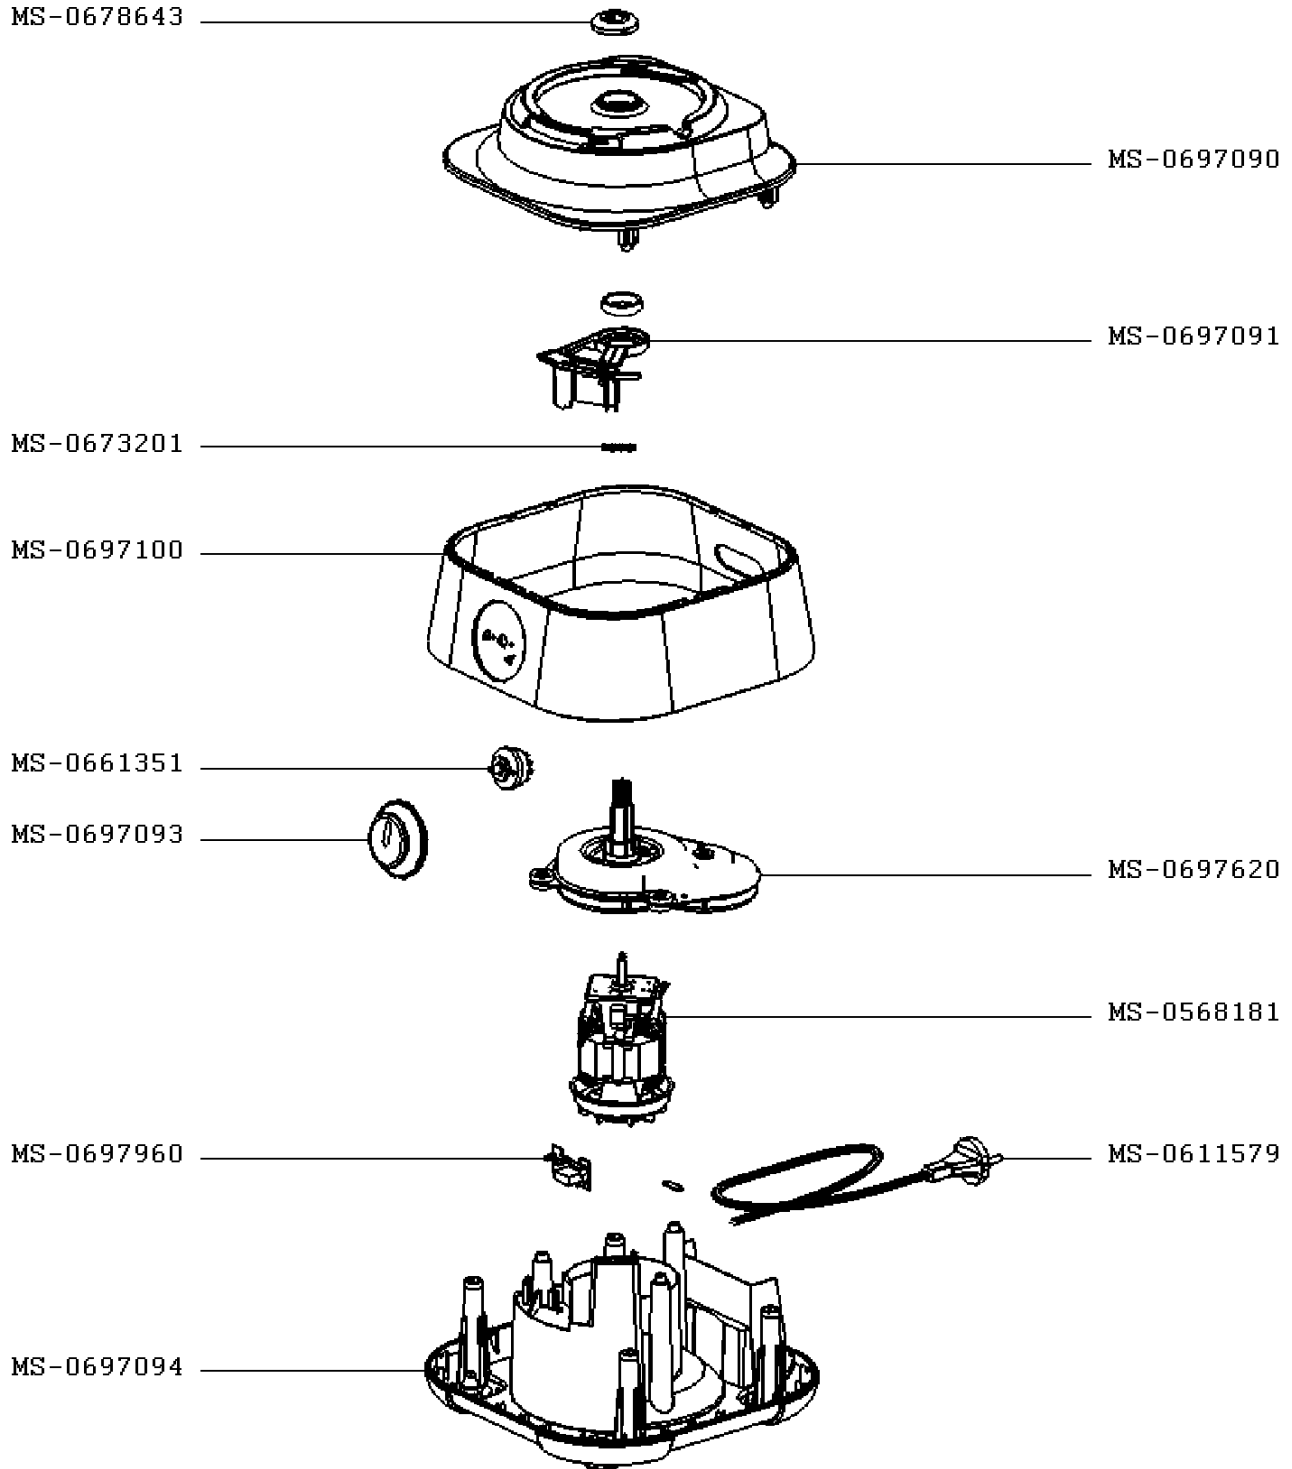

Moulinex

FOOD PROCESSOR MASTERCHEF 8000

FP650HB1/700

CREATION
EDIT

2/28/2008
11/5/2009

PAGE
3/3

COUNTRY
AR

FAMILY
III