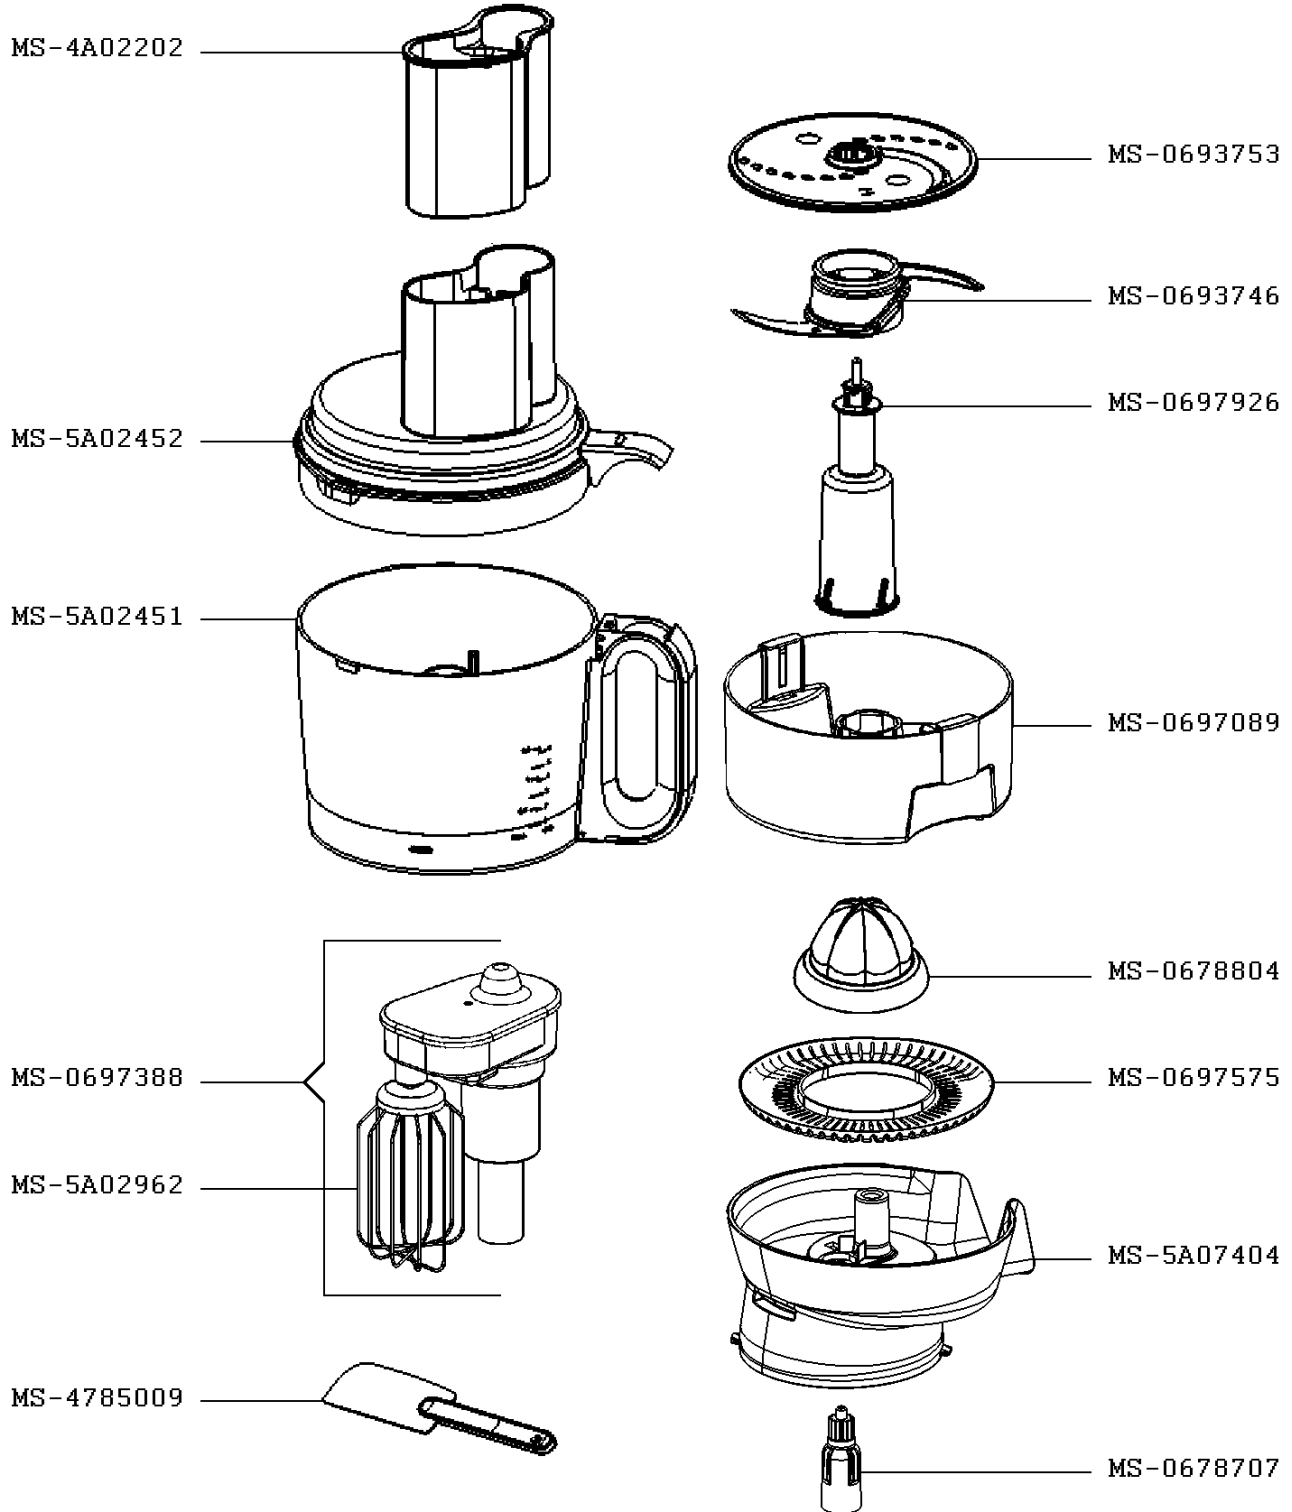

Moulinex

FOOD PROCESSOR MASTERCHEF 8000

FP650HB1/700

CREATION
EDIT

2/28/2008
11/5/2009

PAGE
2/3

COUNTRY
AR

FAMILY
III