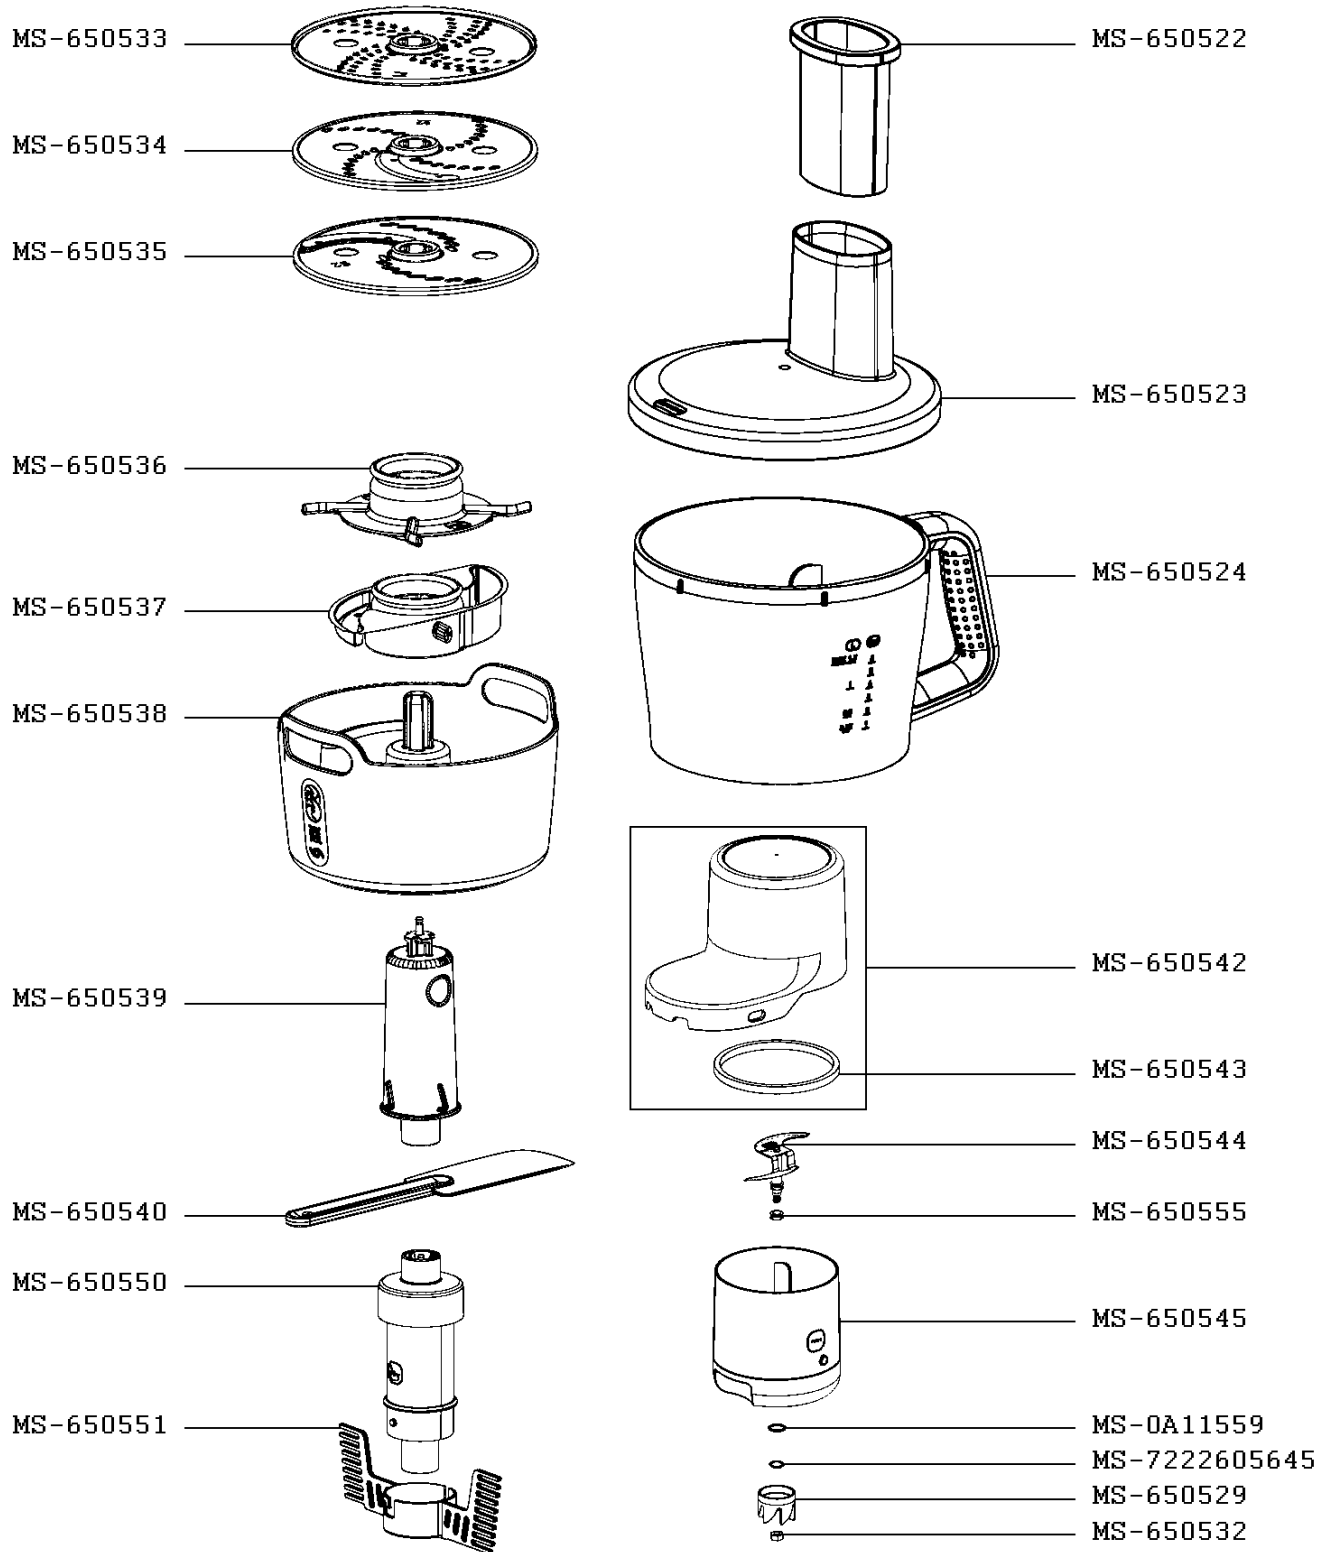

Moulinex

FOOD PROCESSOR DOUBLE FORCE

FP826H27/870

CREATION	7/1/2016	PAGE	COUNTRY	FAMILY
EDIT	9/22/2016	2/3	AE	III