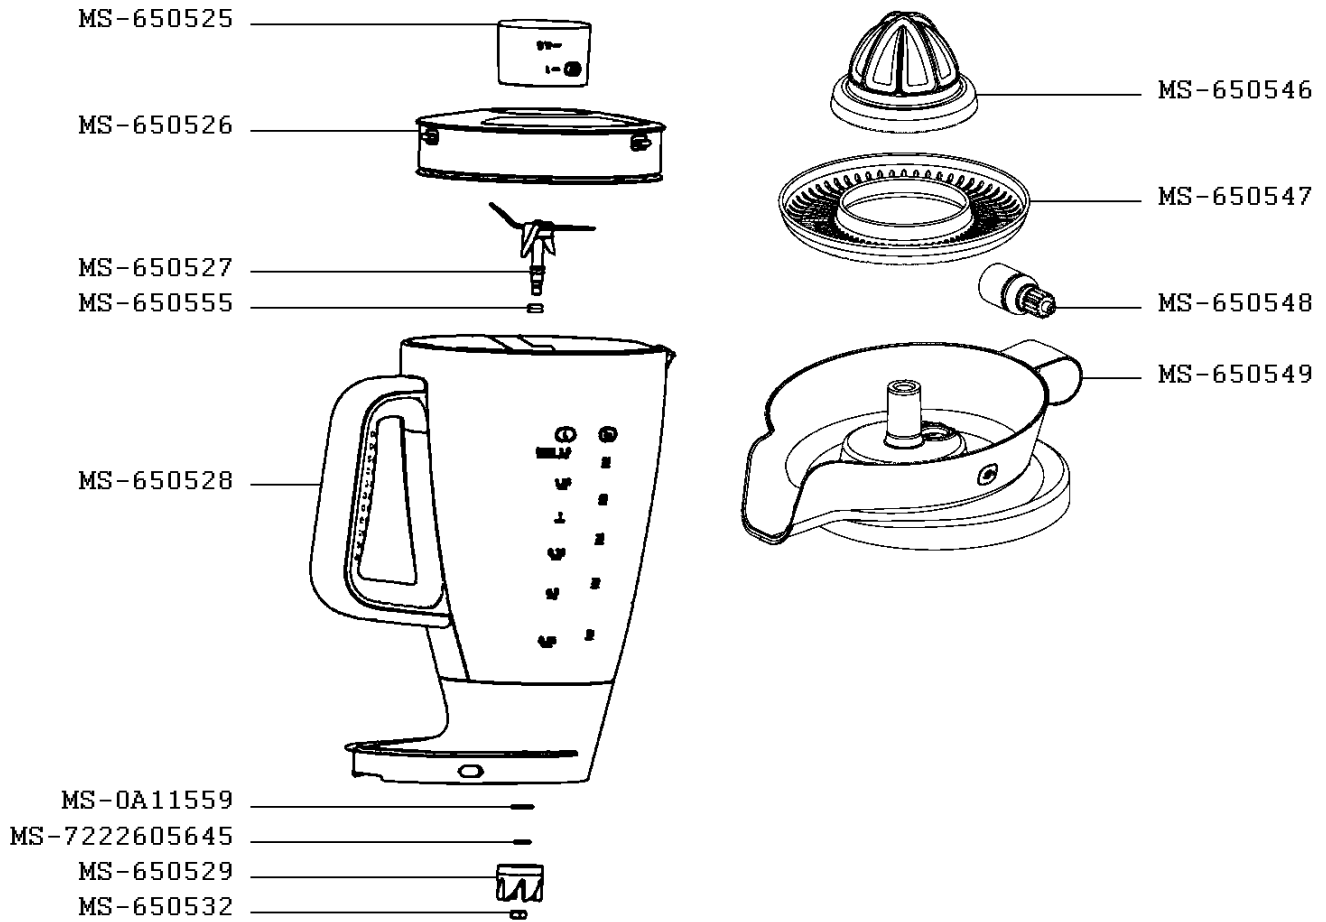

Moulinex

FOOD PROCESSOR DOUBLE FORCE

FP826H27/870

CREATION
EDIT

7/1/2016
9/22/2016

PAGE
1/3

COUNTRY
AE

FAMILY
III

Moulinex

FOOD PROCESSOR DOUBLE FORCE

FP826H27/870

| | | | | |
|----------|-----------|------|---------|--------|
| CREATION | 7/1/2016 | PAGE | COUNTRY | FAMILY |
| EDIT | 9/22/2016 | 2/3 | AE | III |

Moulinex

FOOD PROCESSOR DOUBLE FORCE

FP826H27/870

CREATION
EDIT

7/1/2016
9/22/2016

PAGE
3/3

COUNTRY
AE

FAMILY
III