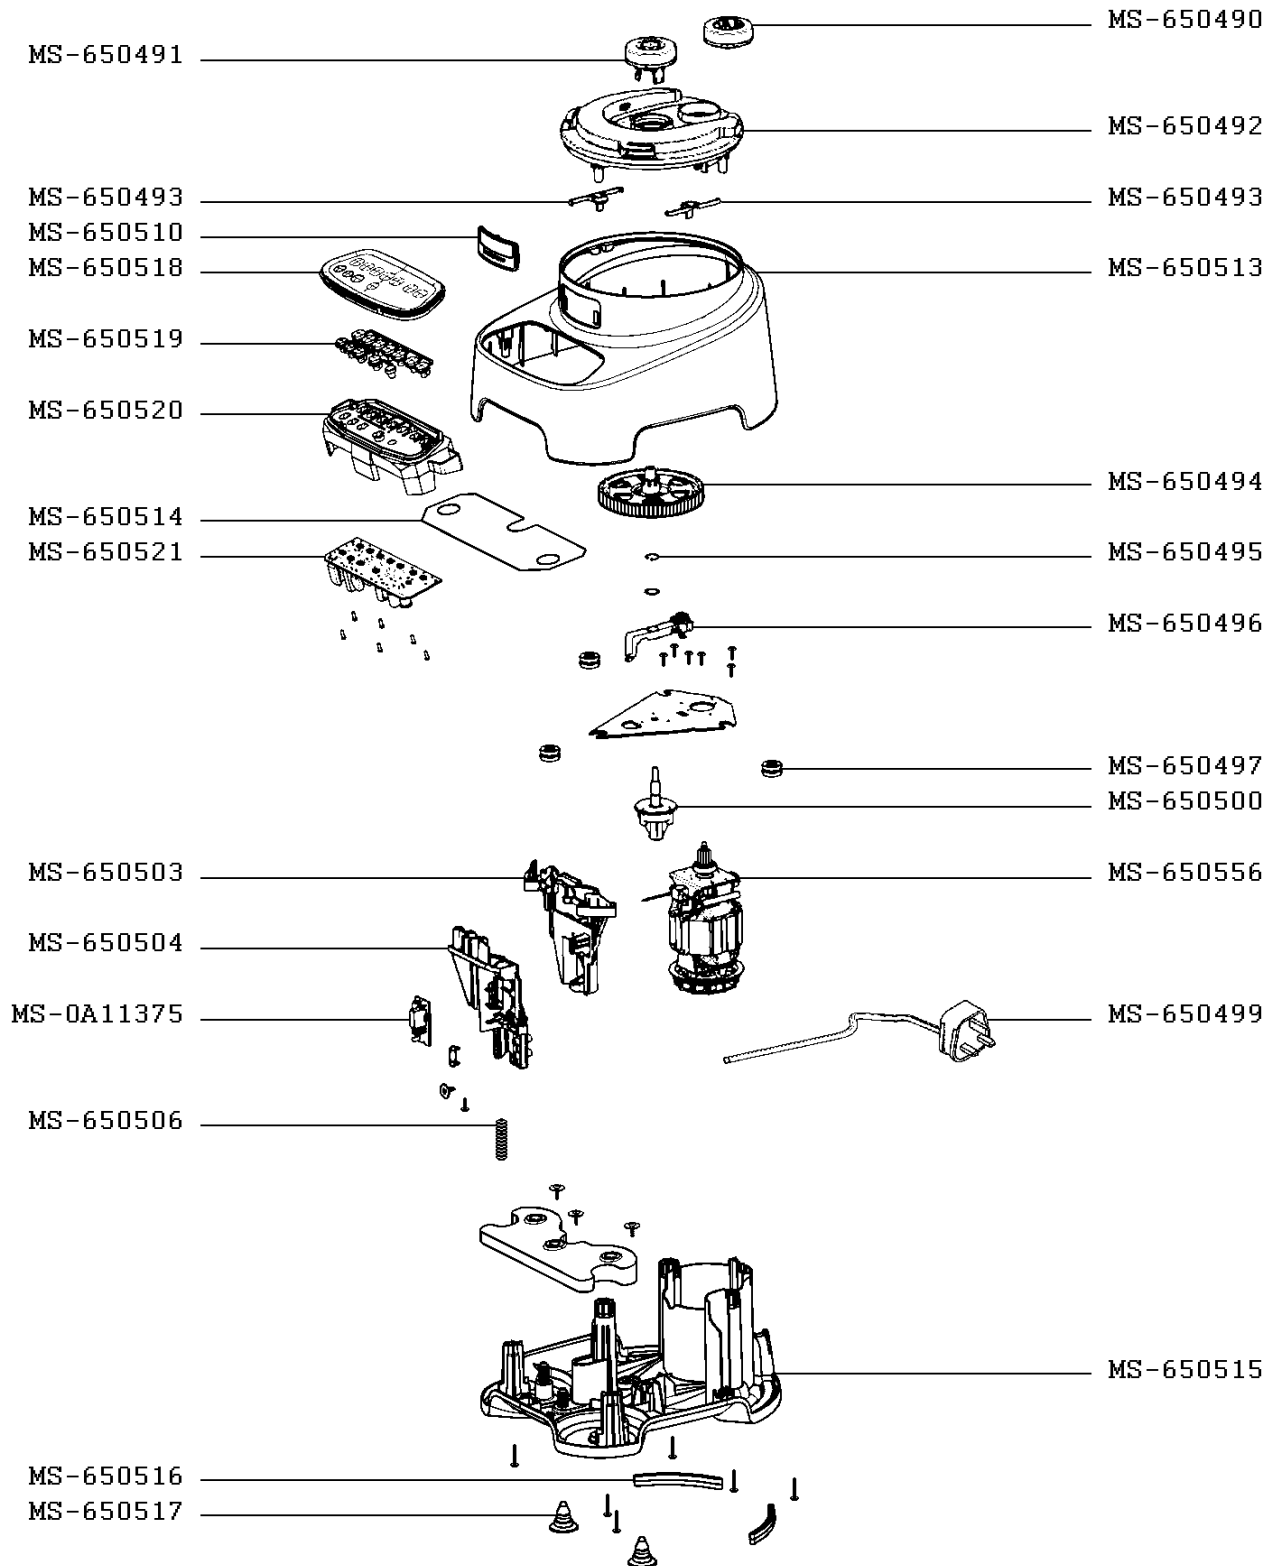

Moulinex

FOOD PROCESSOR DOUBLE FORCE

FP826H27/870

| | | | | |
|----------|-----------|------|---------|--------|
| CREATION | 7/1/2016 | PAGE | COUNTRY | FAMILY |
| EDIT | 9/22/2016 | 2/3 | AE | III |

Moulinex

FOOD PROCESSOR DOUBLE FORCE

FP826H27/870

CREATION
EDIT

7/1/2016
9/22/2016

PAGE
3/3

COUNTRY
AE

FAMILY
III