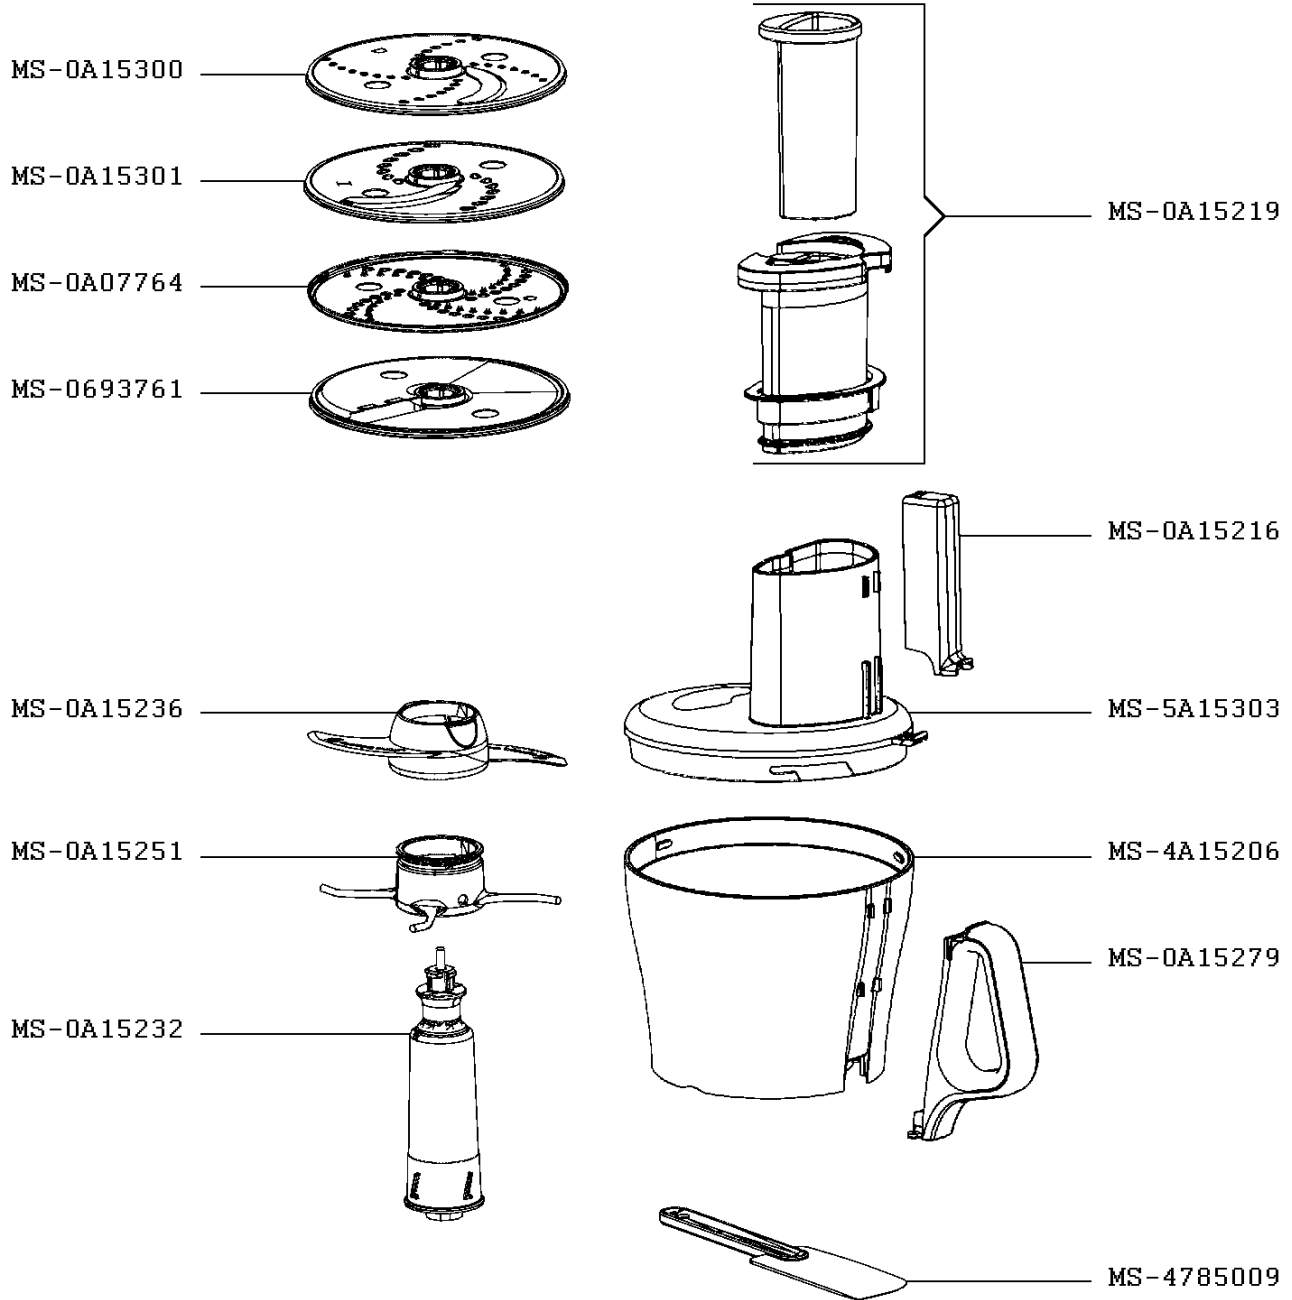

Moulinex

FOOD PROCESSOR MASTERCHEF 9000

FP903A10/700

CREATION
EDIT

10/11/2012
10/28/2013

PAGE
3/4

COUNTRY
AF

FAMILY
III