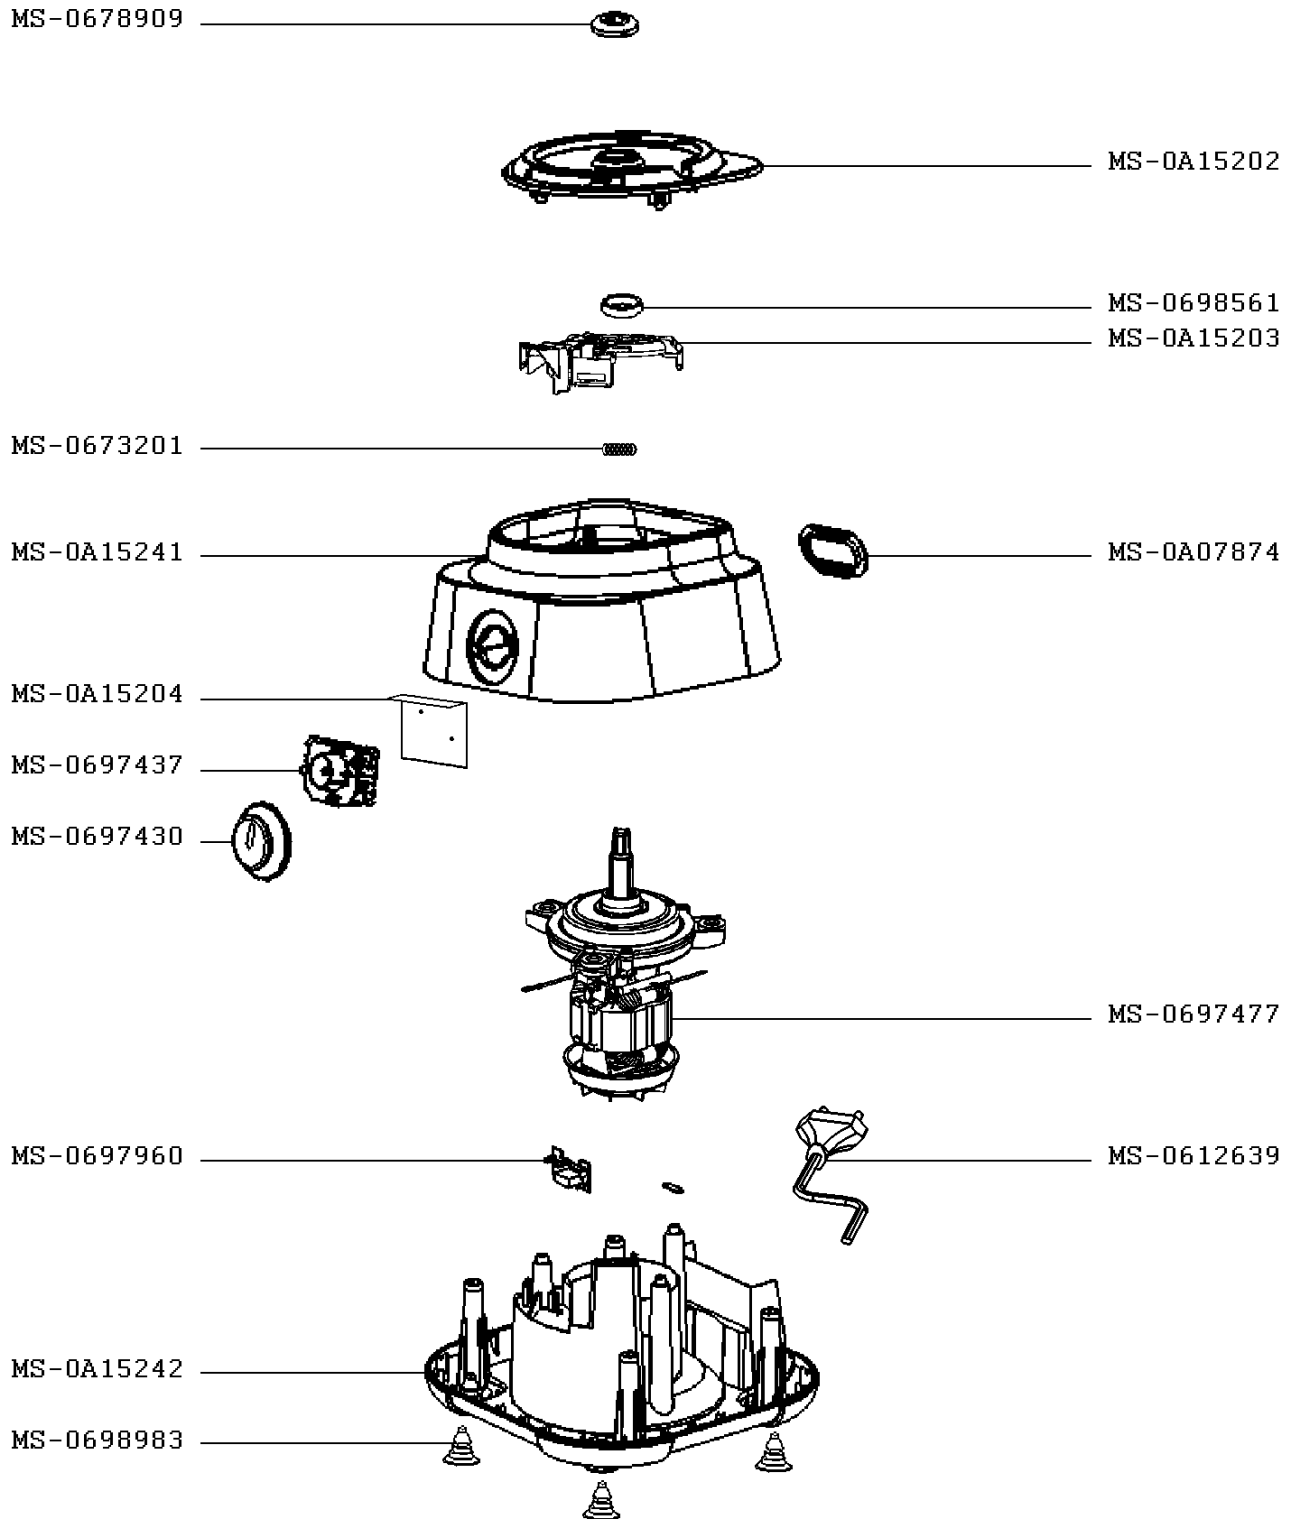

## FP903A10/700

CREATION  
EDIT

10/11/2012  
10/28/2013

PAGE  
3/4

COUNTRY  
AF

FAMILY  
III

Moulinex

# FOOD PROCESSOR MASTERCHEF 9000

FP903A10/700

CREATION  
EDIT

10/11/2012  
10/28/2013

PAGE  
4/4

COUNTRY  
AF

FAMILY  
III